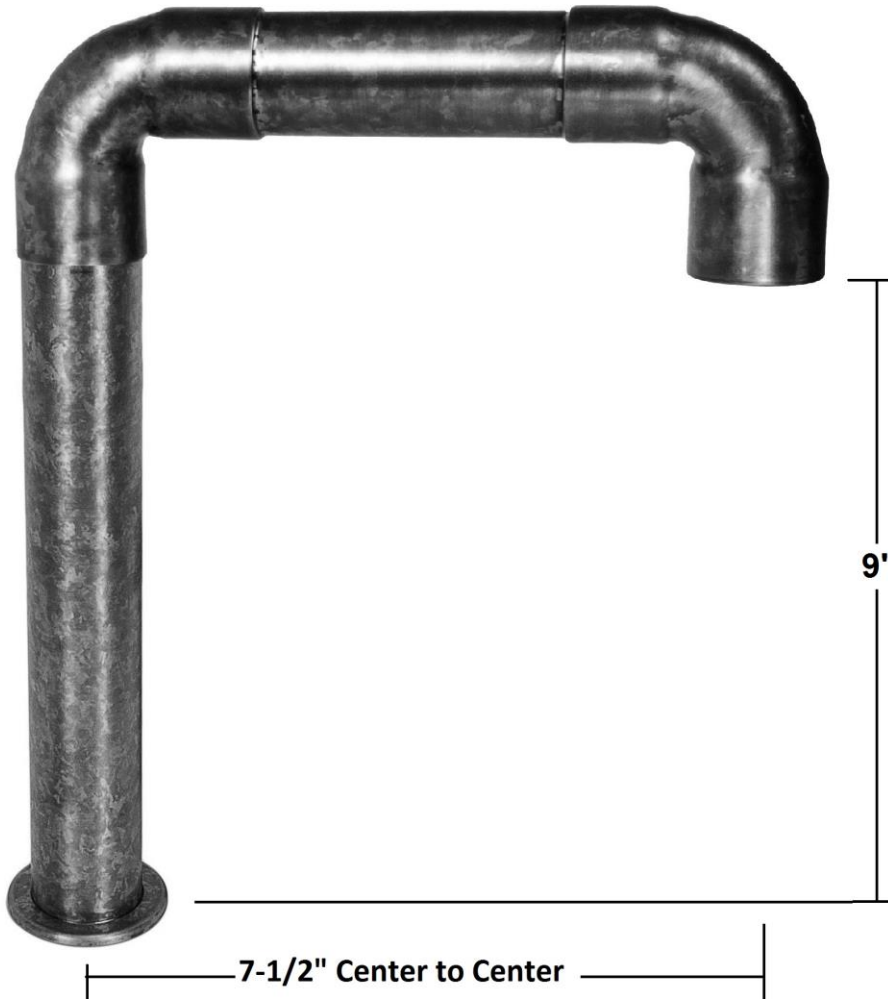

Jan 2018

PRODUCT SPECIFICATIONS

Wherever Tub Filler with Tall LBO Spout
WE-RTF-DM-LBO-T

- Includes (1) hot and (1) cold control
- Offset and Cross handles available
- Custom sizes and finishes available
- Drill mounting holes at 1-1/8"

Connection	3/4"
Valve	3/4" Ceramic
GPM	8