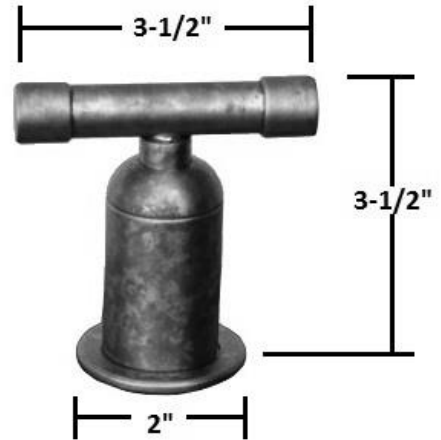

Jan 2018

PRODUCT SPECIFICATIONS

Wherever Tub Filler with Tall LBO Spout
WE-RTF-DM-LBO-T

- Includes (1) hot and (1) cold control
- Offset and Cross handles available
- Custom sizes and finishes available
- Drill mounting holes at 1-1/8"

Connection	3/4"
Valve	3/4" Ceramic
GPM	8