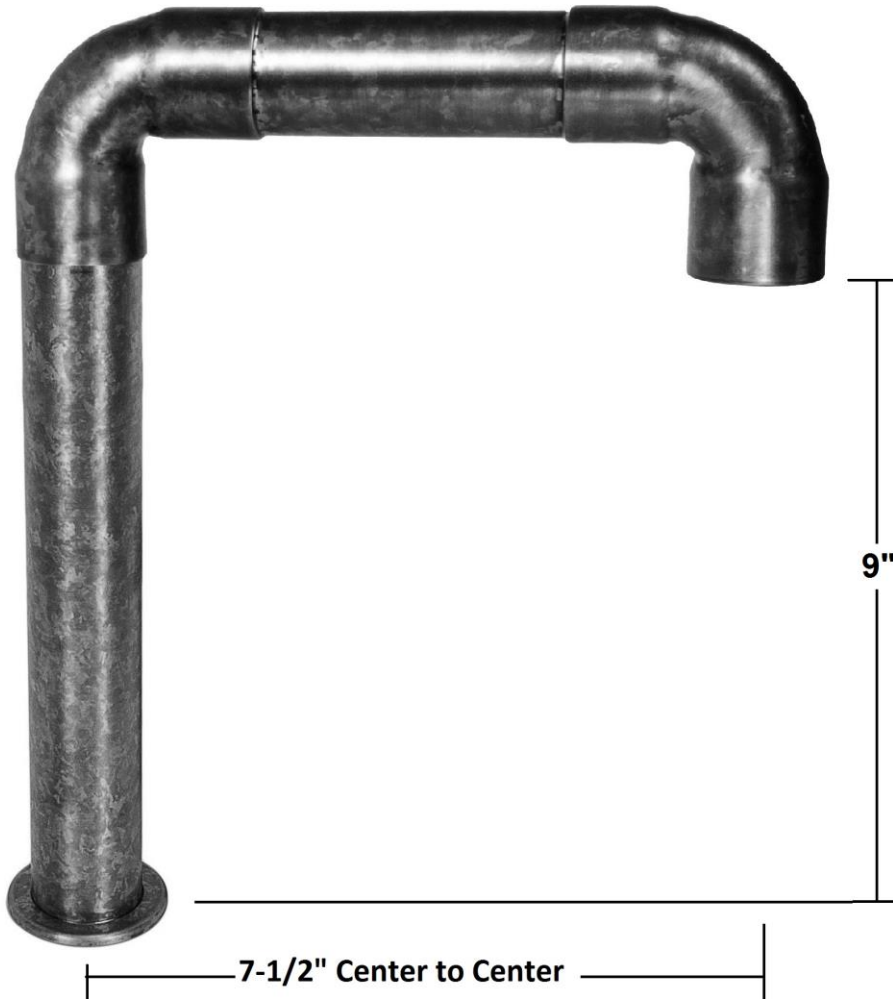

PRODUCT SPECIFICATIONS

Wherever Deck Faucet with Tall LBO Spout
WE-LAV-DM-LBO-T

Jan 2018

- 1-1/2" Maximum countertop thickness
- Includes (1) hot and (1) cold control
- Includes Lift & Turn drain
- Custom sizes and finishes available
- ADA Compliant

Connection	1/2" NPT
Valve	1/2" Ceramic
GPM	1.2