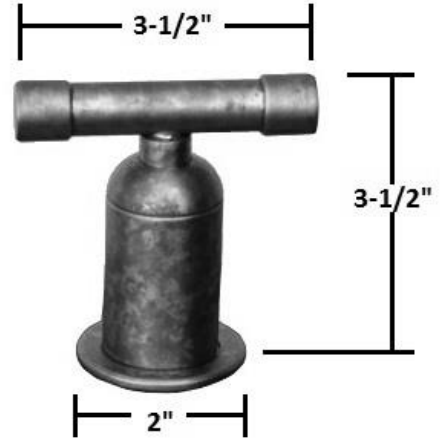

PRODUCT SPECIFICATIONS

Wherever Deck Faucet with Tall LBO Spout
WE-LAV-DM-LBO-T

Jan 2018

- 1-1/2" Maximum countertop thickness
- Includes (1) hot and (1) cold control
- Includes Lift & Turn drain
- Custom sizes and finishes available
- ADA Compliant

Connection	1/2" NPT
Valve	1/2" Ceramic
GPM	1.2