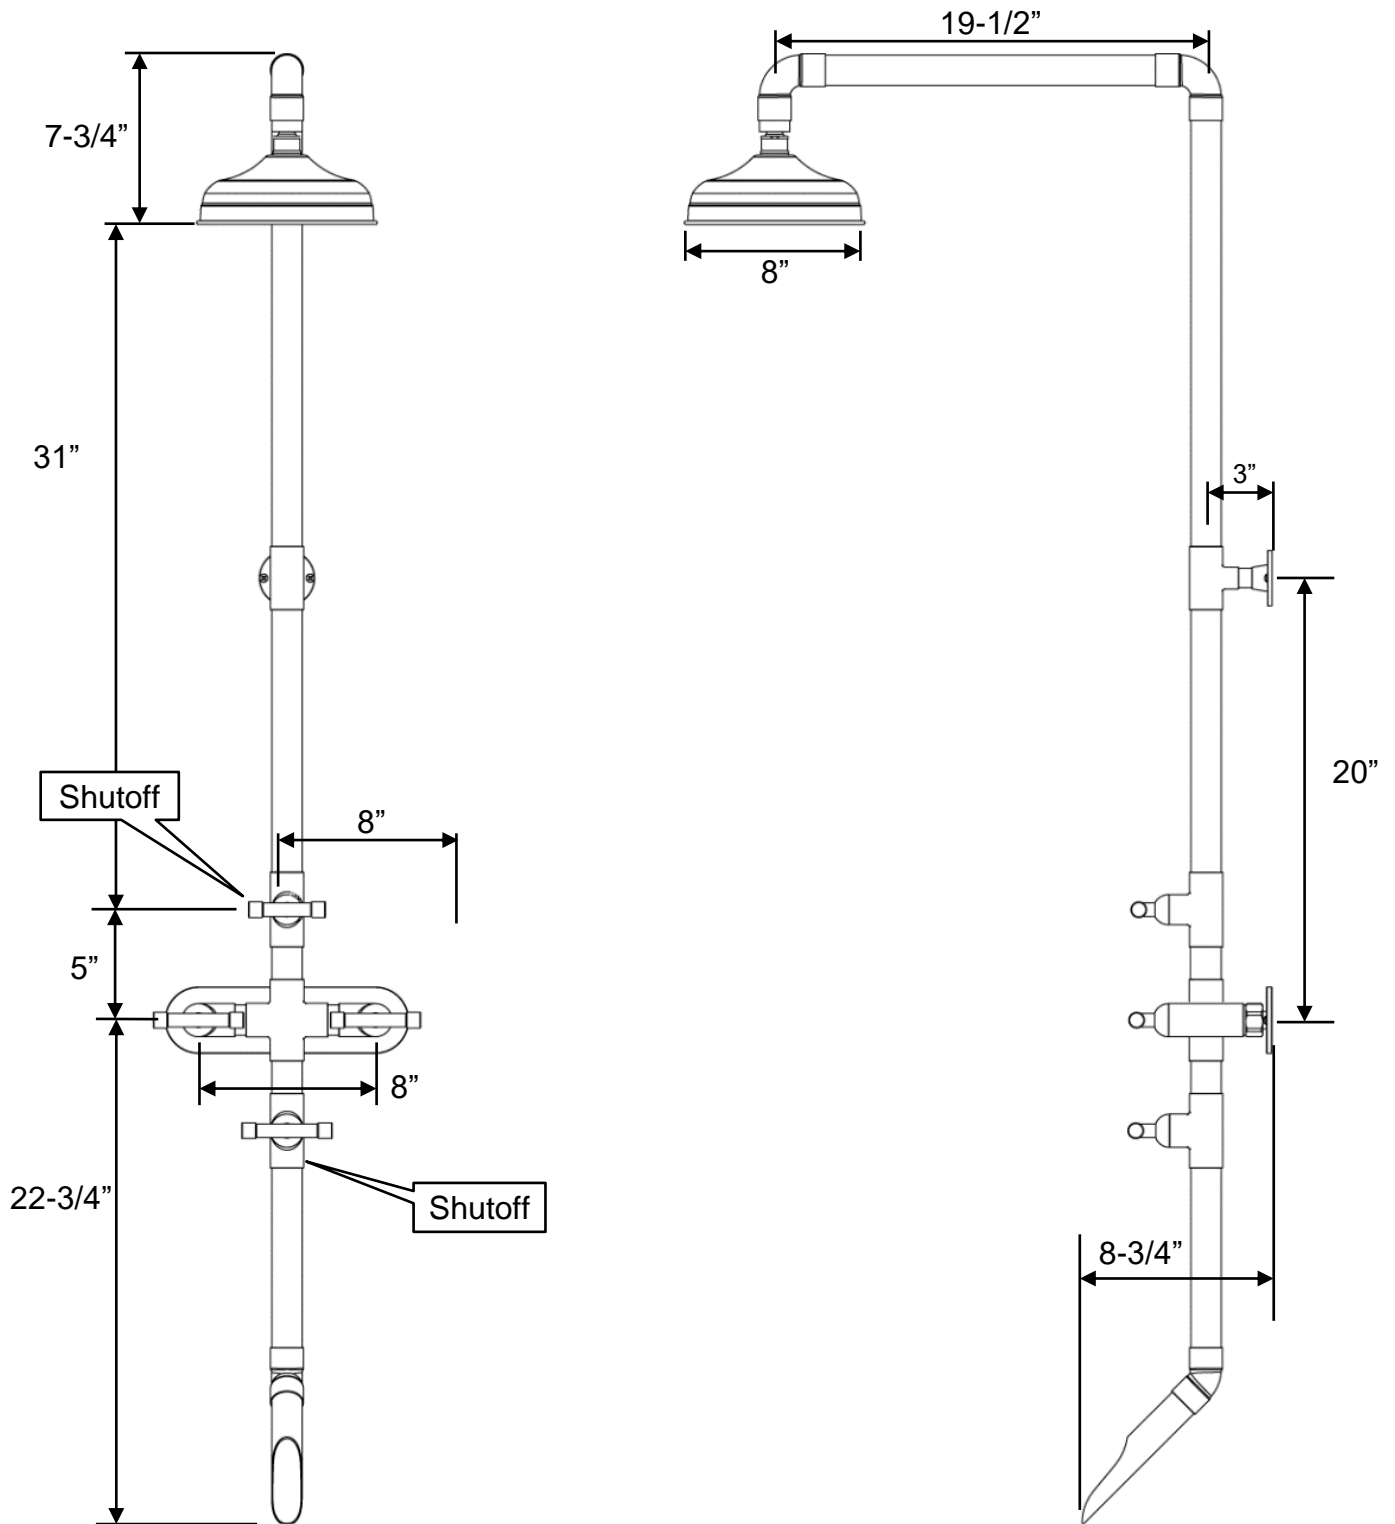

PRODUCT SPECIFICATIONS

Waterbridge Exposed Shower WB-SHW-870

Dec 2020

- Dimensions apply to systems produced after Jan. 1st, 2018
- Custom dimensions and finishes available

Connection	1/2" copper
GPM	1.8