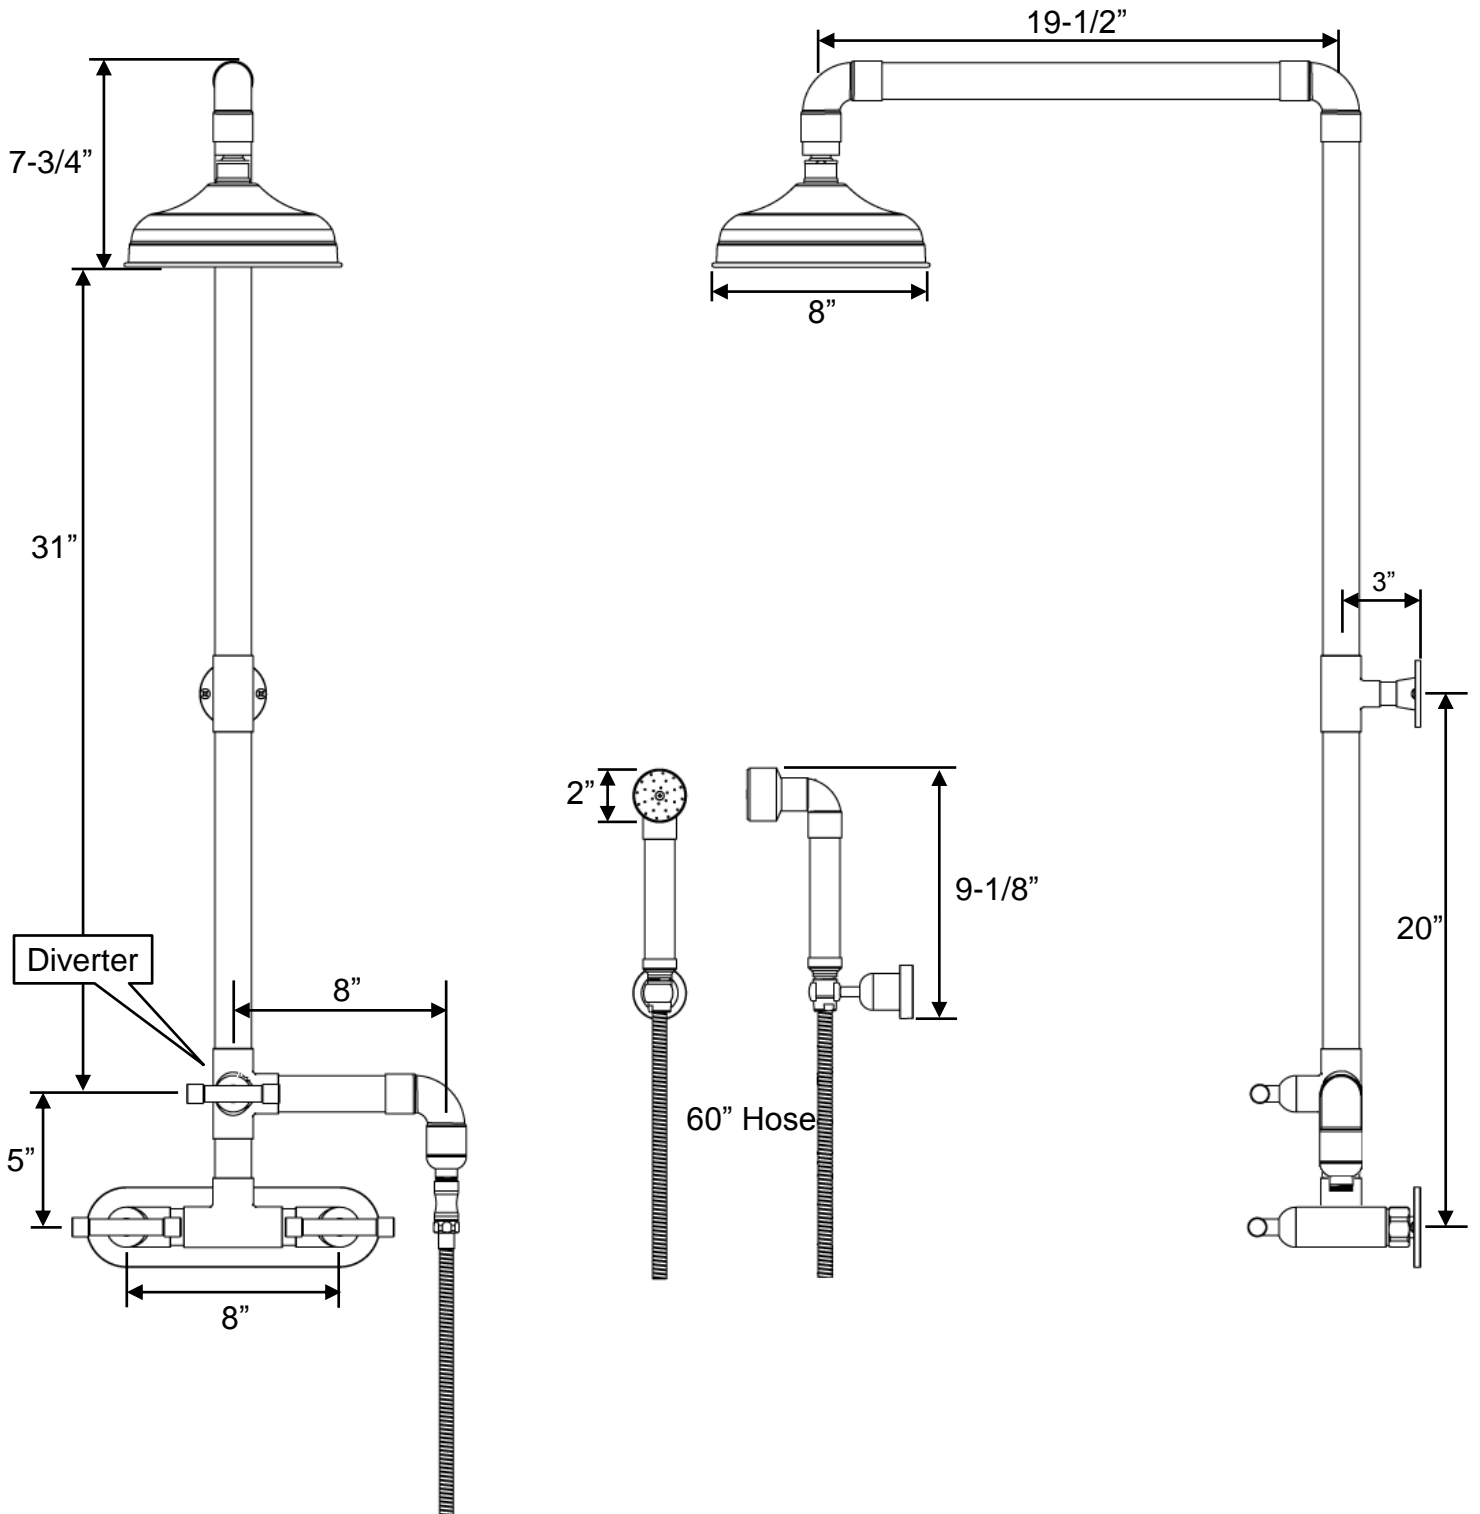

## Waterbridge Exposed Shower WB-SHW-850

Jan 2019

- Custom dimensions and finishes available

Connection	1/2" copper
GPM	1.8