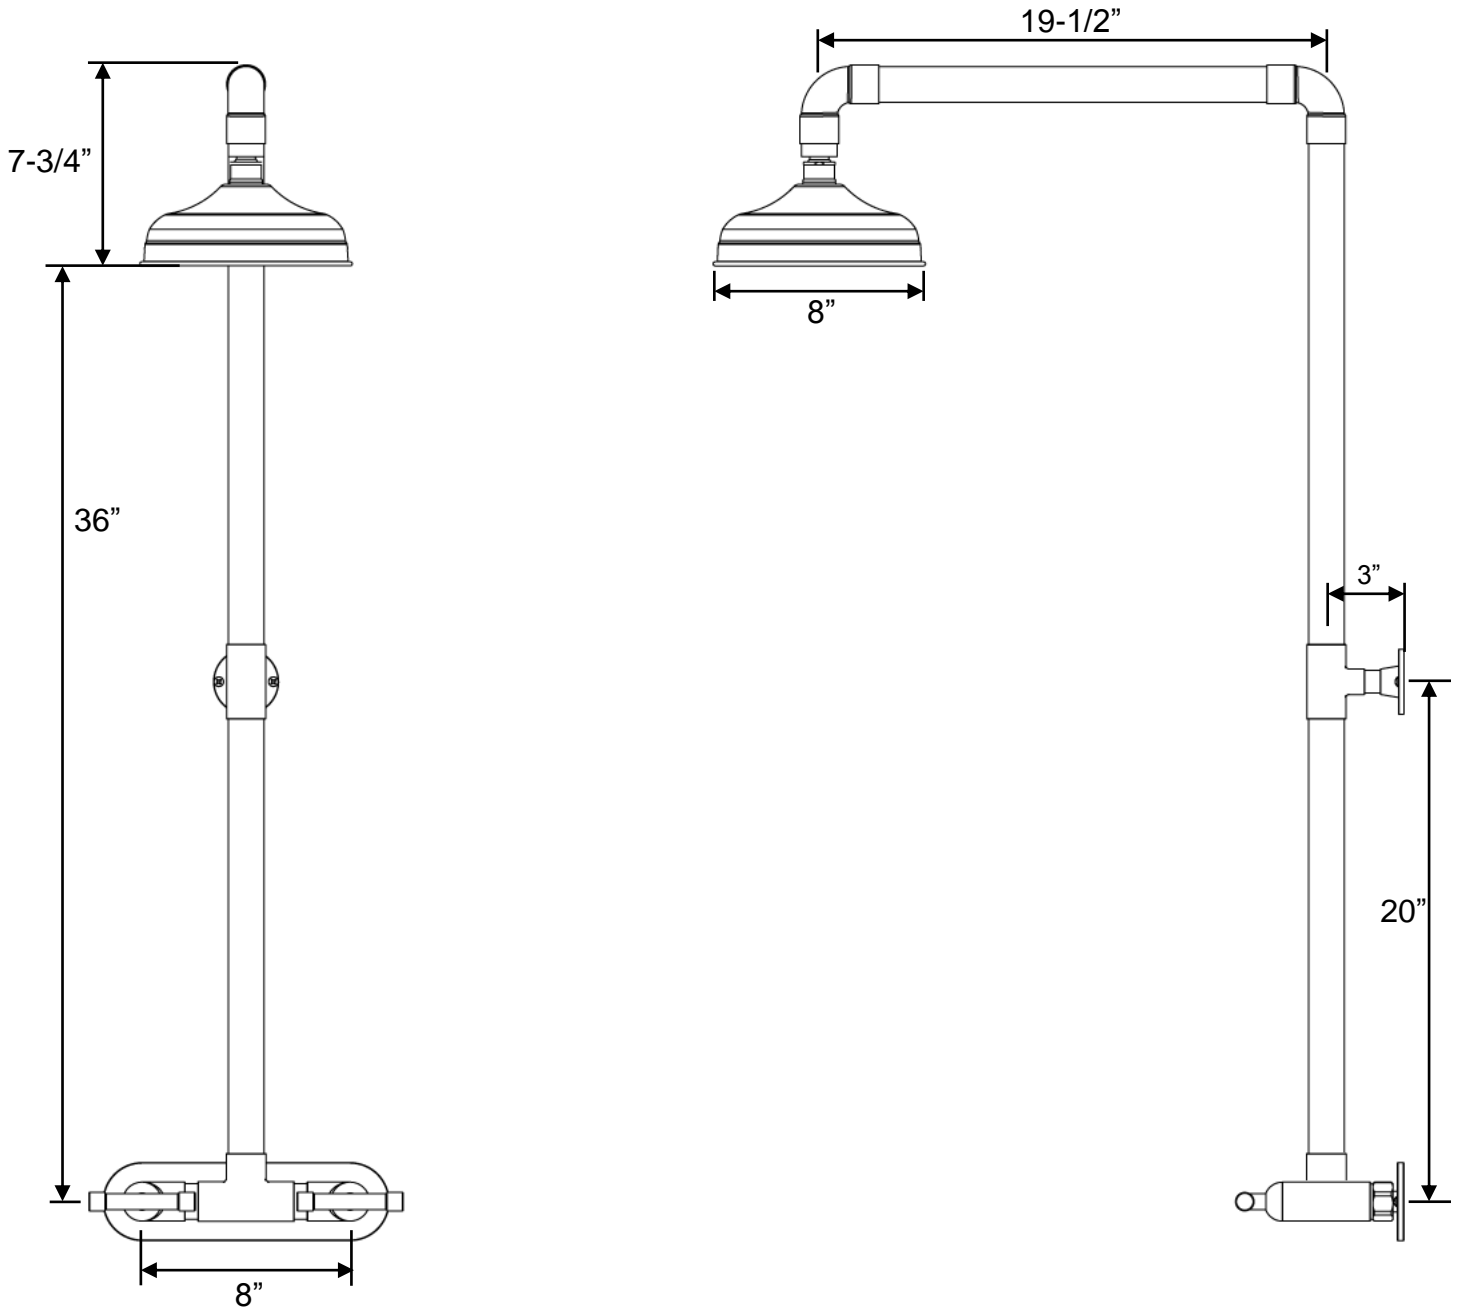

PRODUCT SPECIFICATIONS

Waterbridge Exposed Shower
WB-SHW-840

Oct 2018

- Custom dimensions and finishes available

Connection	1/2" copper
GPM	1.8