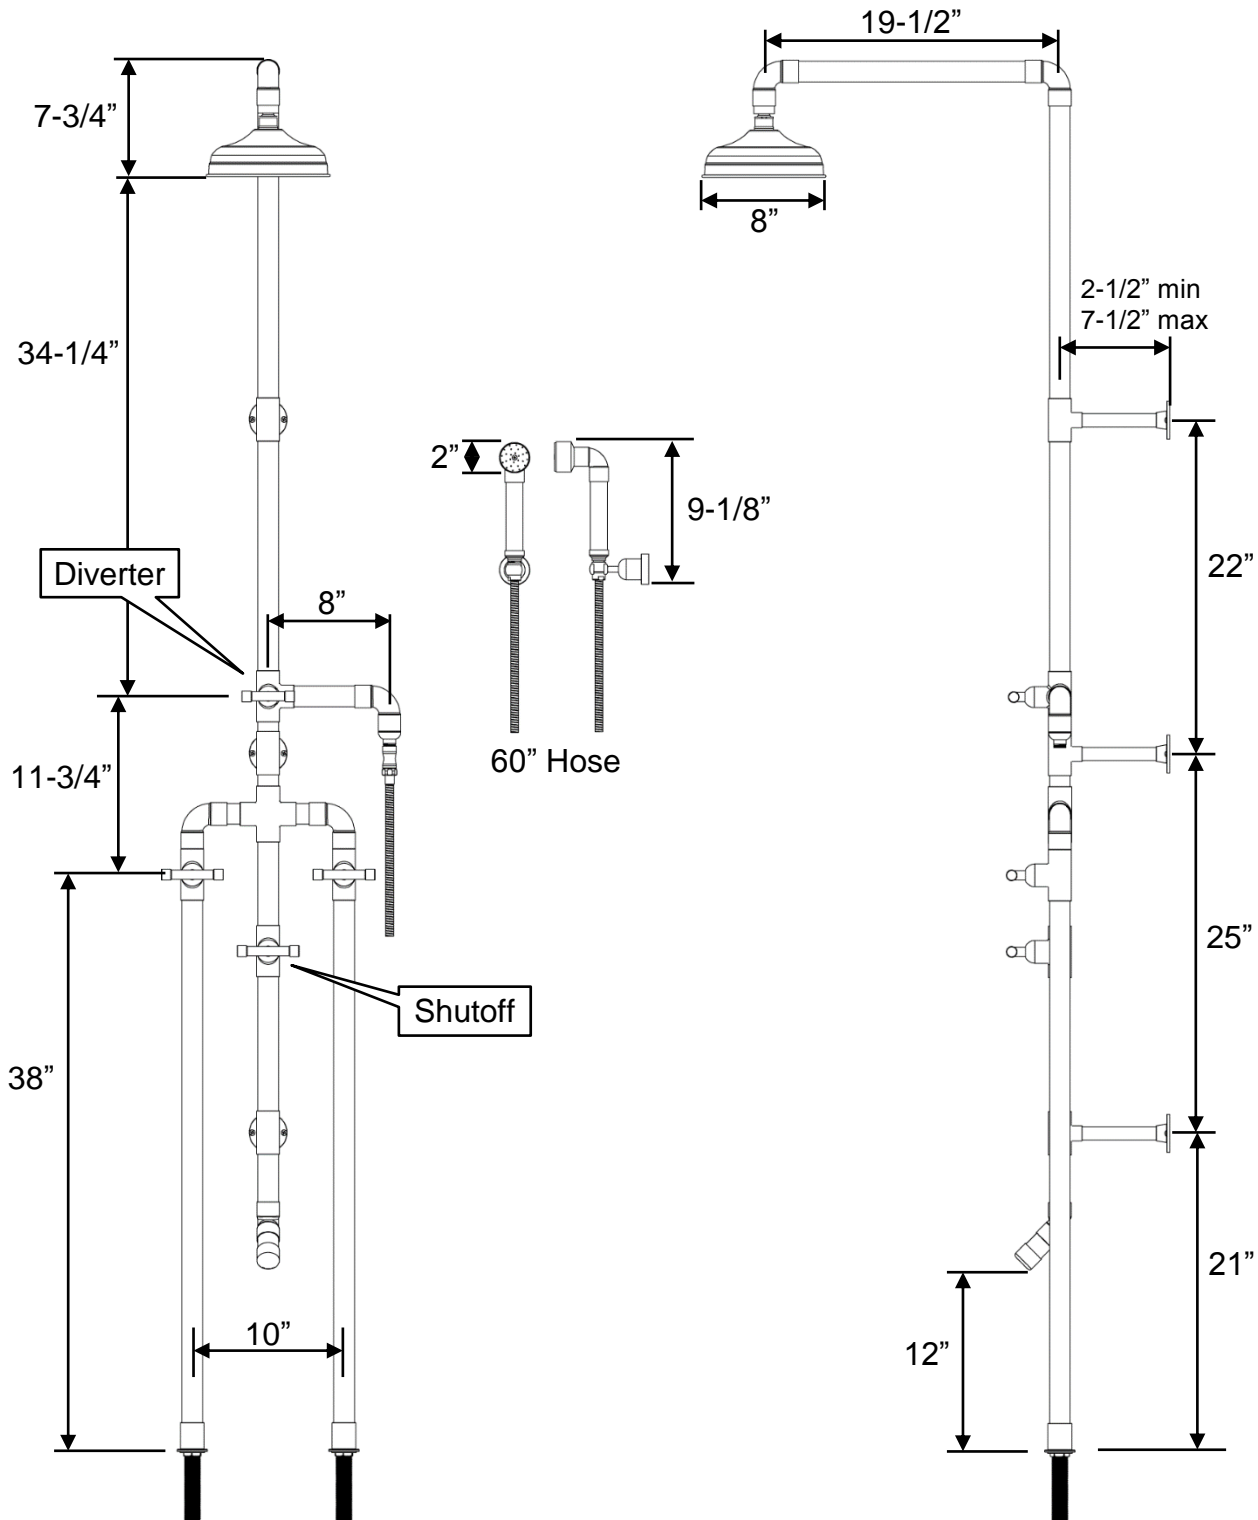

PRODUCT SPECIFICATIONS

Waterbridge Exposed Shower WB-SHW-1080

Feb 2018

- Dimensions apply to systems produced after Jan. 1st, 2018
- Custom dimensions and finishes available

Connection	3/4" NPS
GPM	2.0