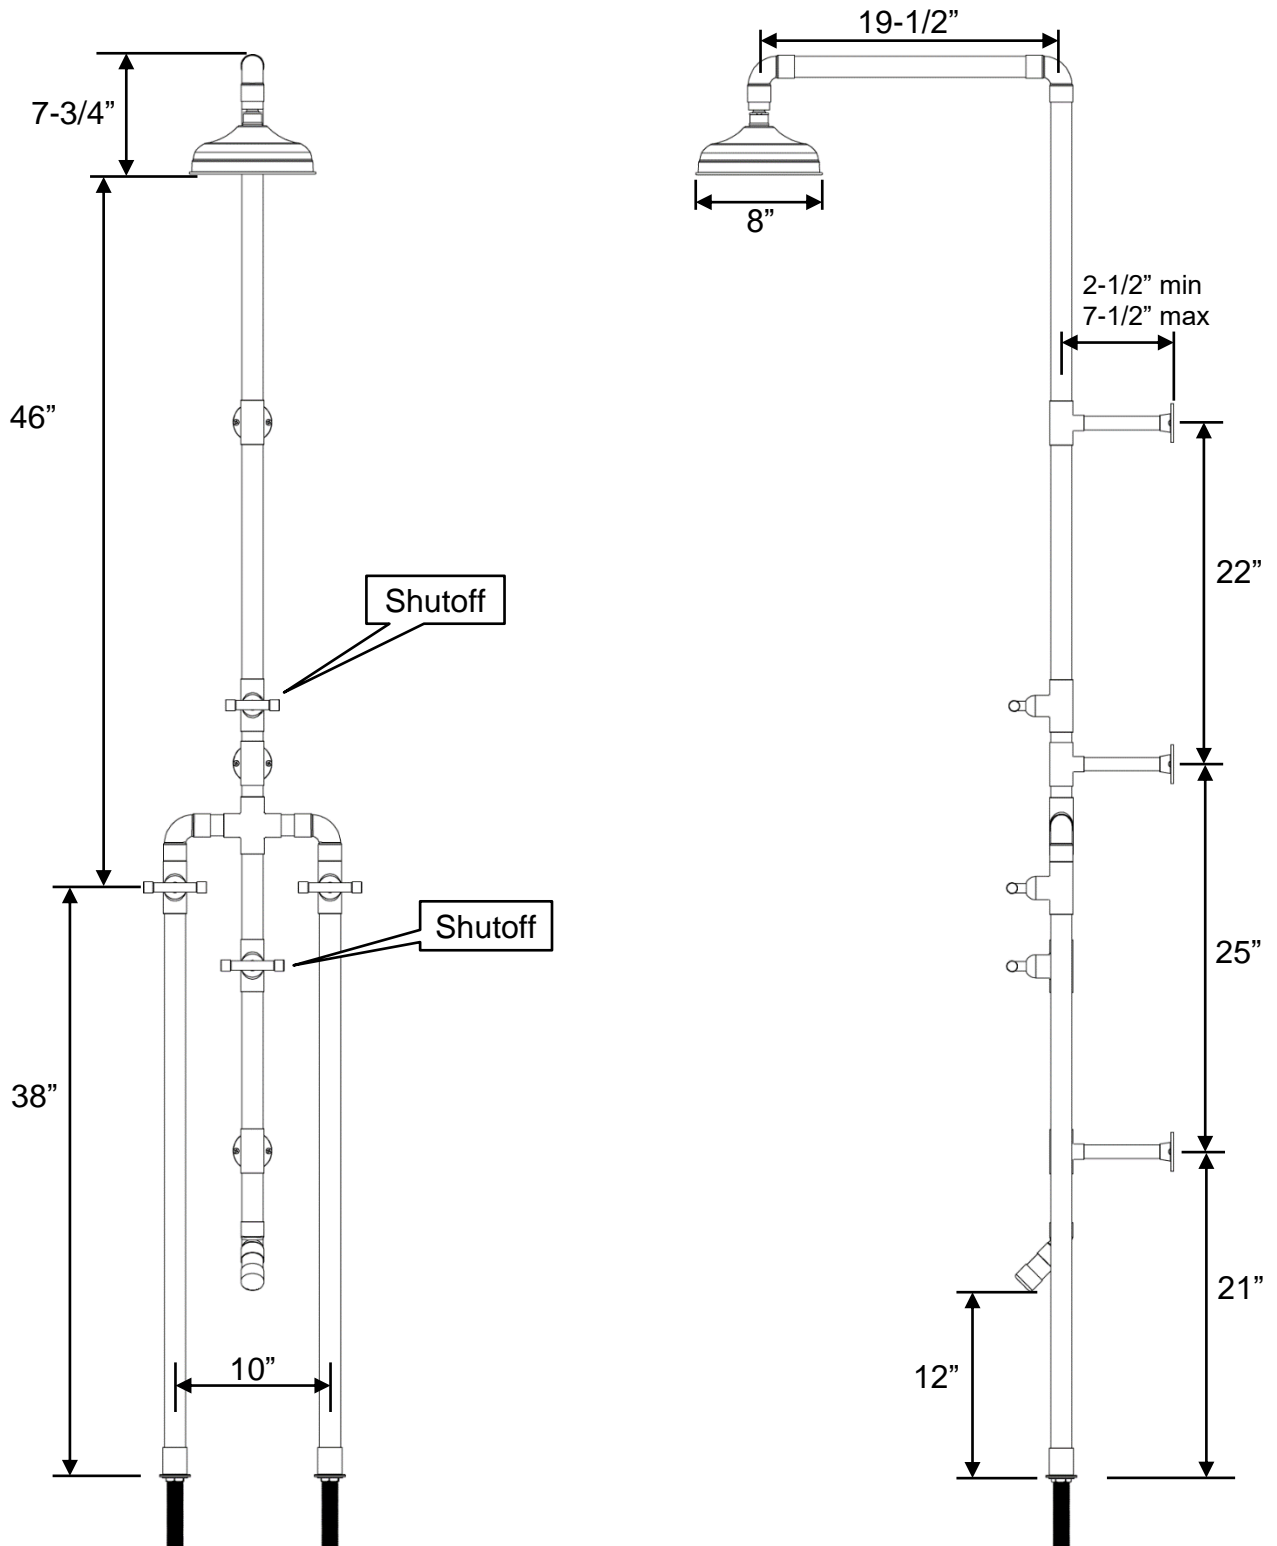

PRODUCT SPECIFICATIONS

Waterbridge Exposed Shower WB-SHW-1070

Dec 2020

- Dimensions apply to systems produced after Jan. 1st, 2018
- Custom dimensions and finishes available

Connection	3/4" NPS
GPM	1.8