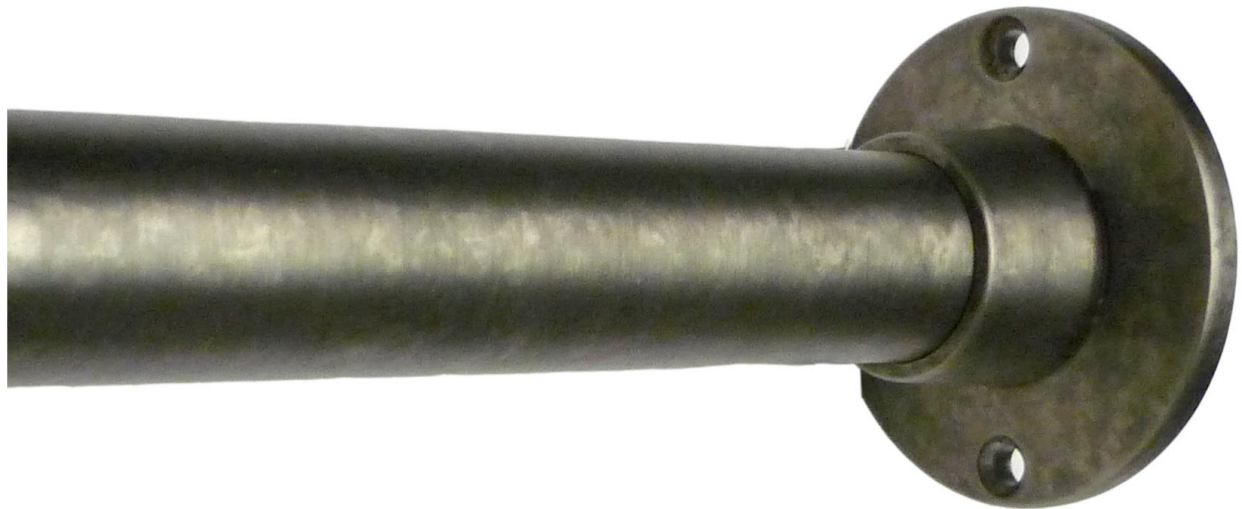

# PRODUCT SPECIFICATIONS

Waterbridge Curtain Rod  
WB-ACC-CR

Jan 2014

- 72" rod can be cut to length on-site
- Mounting hardware included
- Custom finishes available
