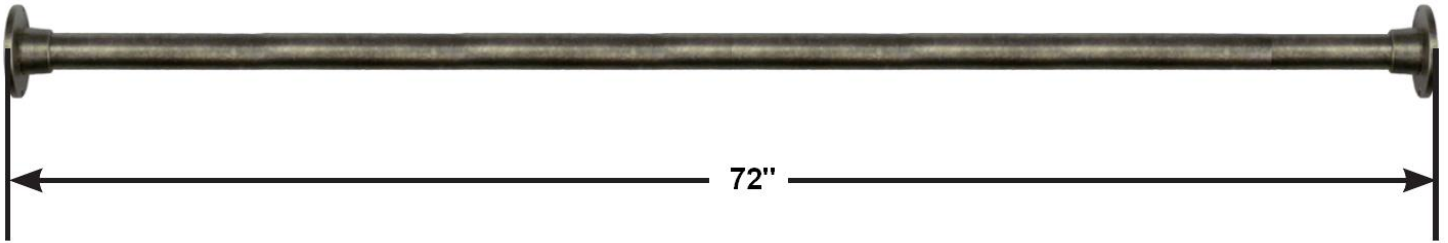

# PRODUCT SPECIFICATIONS

Waterbridge Curtain Rod  
WB-ACC-CR

Jan 2014

- 72" rod can be cut to length on-site
- Mounting hardware included
- Custom finishes available
