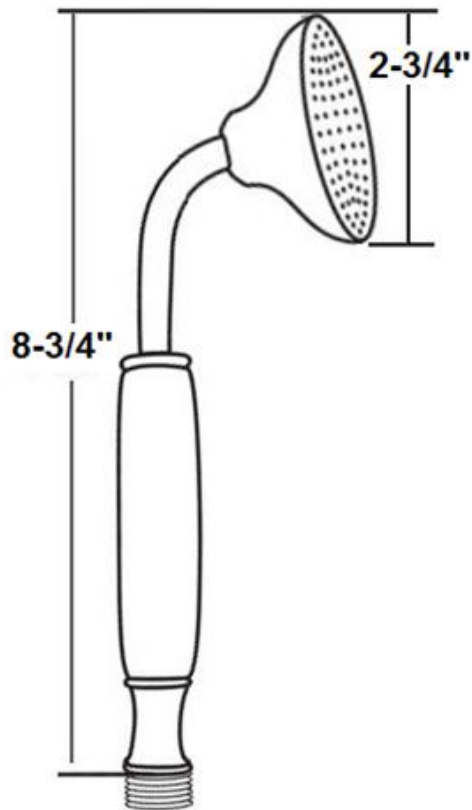

PRODUCT SPECIFICATIONS

Large Faced Wand Handshower Kit with Slidebar

SF-10-572

Jan 2021

24" SLIDEBAR

59" HOSE

WATERWAY

- ADA Compliant
- Custom finishes available

Connection	1/2" NPT
GPM	1.8