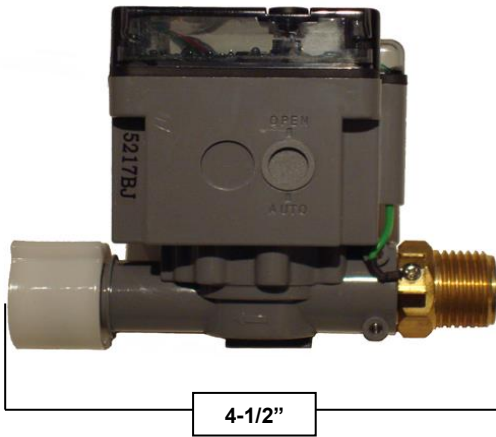

PRODUCT SPECIFICATIONS

Hands-Free Faucet with Wherever Gooseneck Spout

SANS-WE-DM-GN

Sep 2016

- Requires 3/4" hole in countertop. Includes 2" trim ring.
- Spout includes adapter to 1/2" NPT
- ADA Compliant
- Custom finishes available

Connection	1/2"
GPM	1.2

PRODUCT SPECIFICATIONS

Hands-Free Faucet with Wherever Gooseneck Spout SANS-WE-DM-GN

Sep 2016

Sensor Module

Mixing valve

3/8" compression inlets
1/2" NPT outlet

Optional AC Adapter