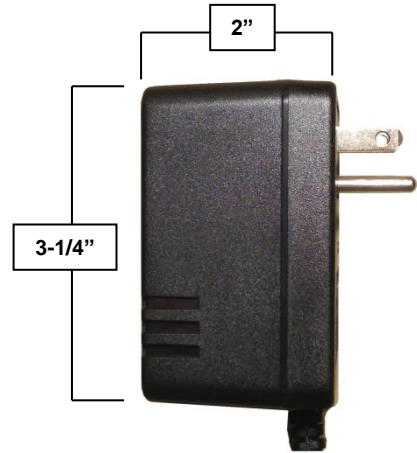

PRODUCT SPECIFICATIONS

Hands-Free Faucet with Wherever Gooseneck Spout

SANS-WE-DM-GN

Sep 2016

- Requires 3/4" hole in countertop. Includes 2" trim ring.
- Spout includes adapter to 1/2" NPT
- ADA Compliant
- Custom finishes available

Connection	1/2"
GPM	1.2

PRODUCT SPECIFICATIONS

Hands-Free Faucet with Wherever Gooseneck Spout SANS-WE-DM-GN

Sep 2016

Sensor Module

Mixing valve

3/8" compression inlets
1/2" NPT outlet

Optional AC Adapter