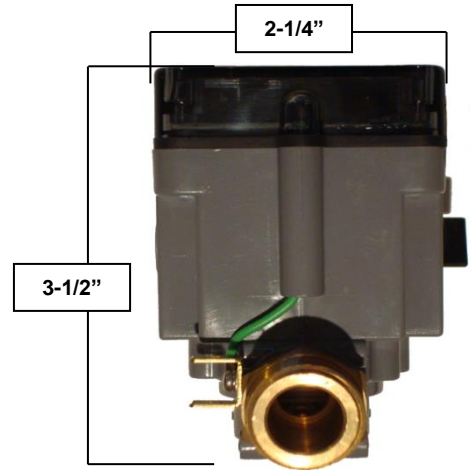

PRODUCT SPECIFICATIONS

Hands-Free Faucet with Wherever Gooseneck Spout

SANS-WE-DM-GN

Sep 2016

- Requires 3/4" hole in countertop. Includes 2" trim ring.
- Spout includes adapter to 1/2" NPT
- ADA Compliant
- Custom finishes available

Connection	1/2"
GPM	1.2

PRODUCT SPECIFICATIONS

Hands-Free Faucet with Wherever Gooseneck Spout SANS-WE-DM-GN

Sep 2016

Sensor Module

Mixing valve

3/8" compression inlets
1/2" NPT outlet

Optional AC Adapter