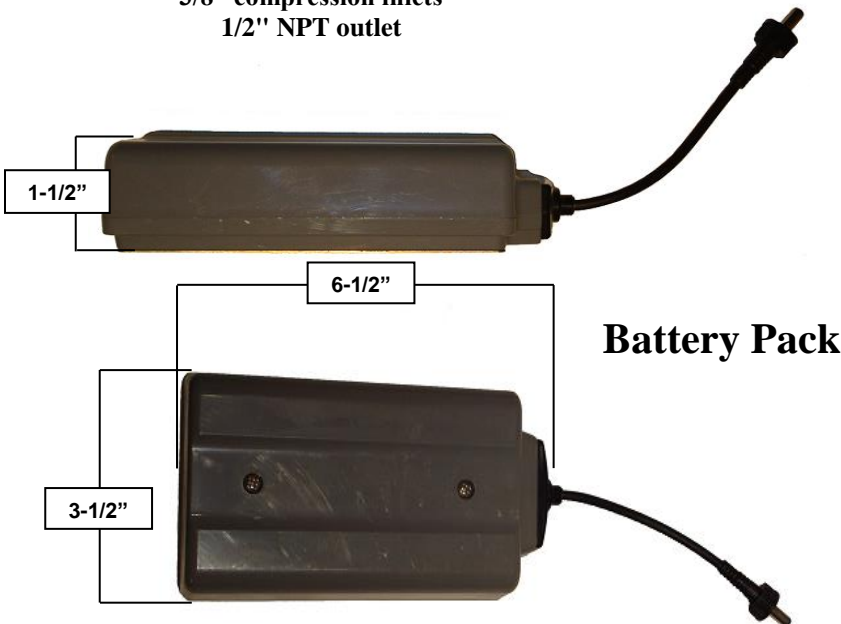

PRODUCT SPECIFICATIONS

Hands-Free Faucet with Wherever Gooseneck Spout

SANS-WE-DM-GN

Sep 2016

- Requires 3/4" hole in countertop. Includes 2" trim ring.
- Spout includes adapter to 1/2" NPT
- ADA Compliant
- Custom finishes available

Connection	1/2"
GPM	1.2

PRODUCT SPECIFICATIONS

Hands-Free Faucet with Wherever Gooseneck Spout SANS-WE-DM-GN

Sep 2016

Sensor Module

Mixing valve

3/8" compression inlets
1/2" NPT outlet

Optional AC Adapter