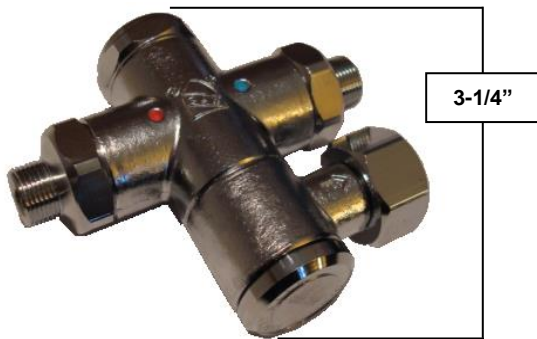

PRODUCT SPECIFICATIONS

Hands-Free Faucet with Wherever Gooseneck Spout

SANS-WE-DM-GN

Sep 2016

- Requires 3/4" hole in countertop. Includes 2" trim ring.
- Spout includes adapter to 1/2" NPT
- ADA Compliant
- Custom finishes available

Connection	1/2"
GPM	1.2

PRODUCT SPECIFICATIONS

Hands-Free Faucet with Wherever Gooseneck Spout SANS-WE-DM-GN

Sep 2016

Sensor Module

Mixing valve

3/8" compression inlets
1/2" NPT outlet

Optional AC Adapter