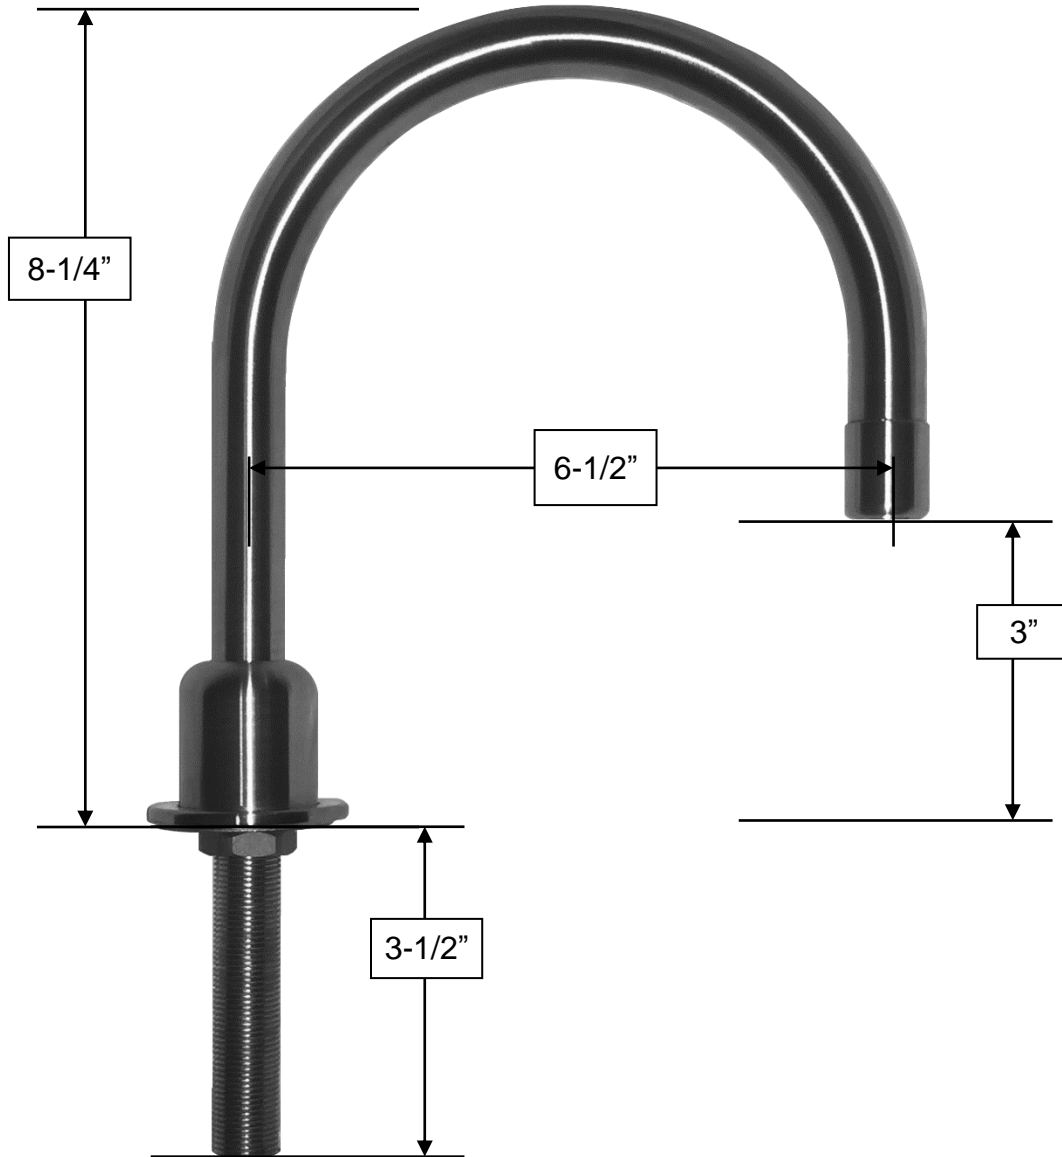

PRODUCT SPECIFICATIONS

Hands-Free Faucet with Wherever Gooseneck Spout

SANS-WE-DM-GN

Sep 2016

- Requires 3/4" hole in countertop. Includes 2" trim ring.
- Spout includes adapter to 1/2" NPT
- ADA Compliant
- Custom finishes available

Connection	1/2"
GPM	1.2

PRODUCT SPECIFICATIONS

Hands-Free Faucet with Wherever Gooseneck Spout SANS-WE-DM-GN

Sep 2016

Sensor Module

Mixing valve

3/8" compression inlets
1/2" NPT outlet

Optional AC Adapter