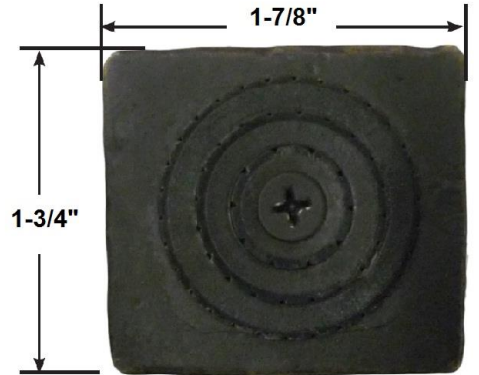

PRODUCT SPECIFICATIONS

Feb 2014

Cixx Body Spray CX-BODY-SPRAY

3-3/4"

- Fixed spray pattern
- Swiveling head

| | |
|------------|----------|
| Connection | 1/2" NPT |
| GPM | 2.5 |
| | |
| | |
| | |