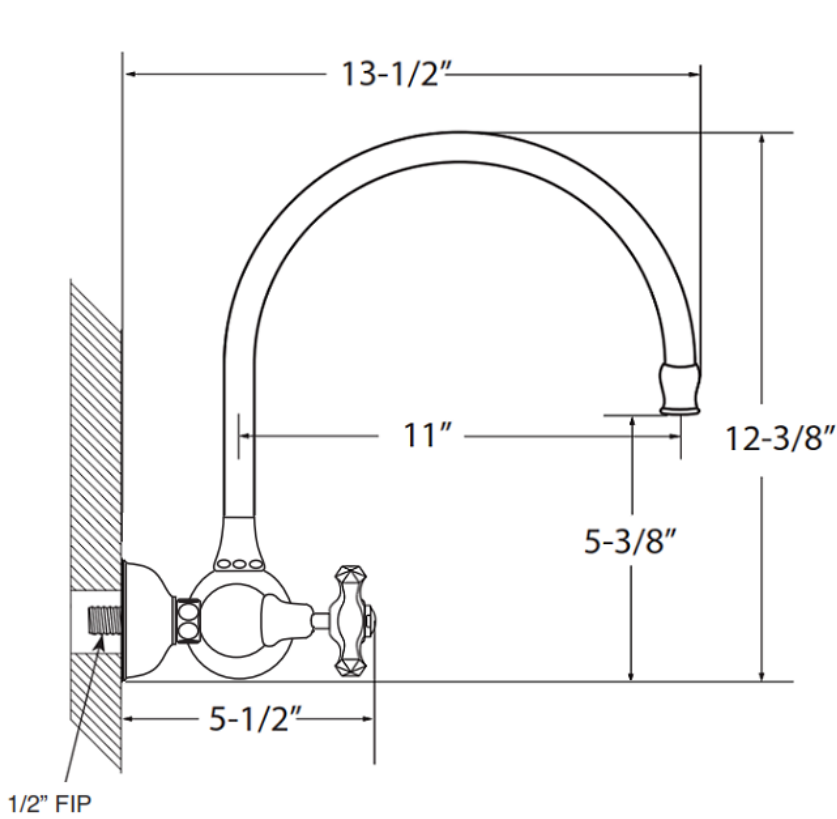

PRODUCT SPECIFICATIONS

Brownstone Wall Faucet with Large Swivel Spout BS-WM-LG

Dec 2018

- ADA Compliant
- Custom finishes available

Connection	1/2"
GPM	1.2