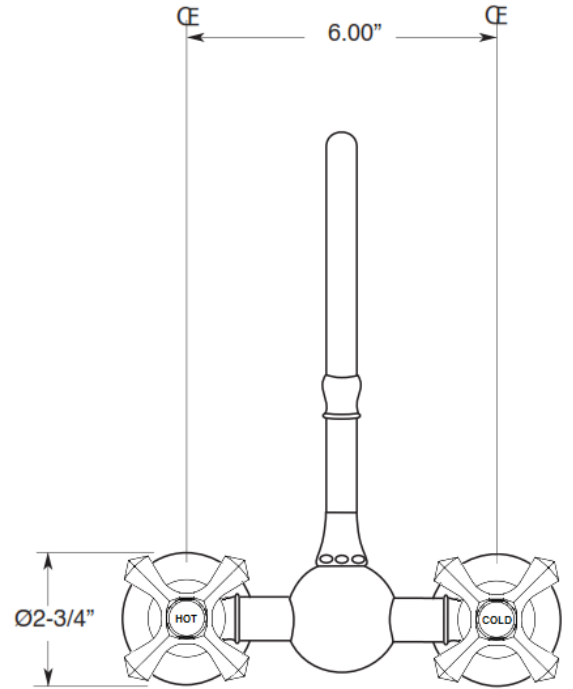

PRODUCT SPECIFICATIONS

Brownstone Wall Faucet with Large Swivel Spout BS-WM-LG

Dec 2018

- ADA Compliant
- Custom finishes available

Connection	1/2"
GPM	1.2