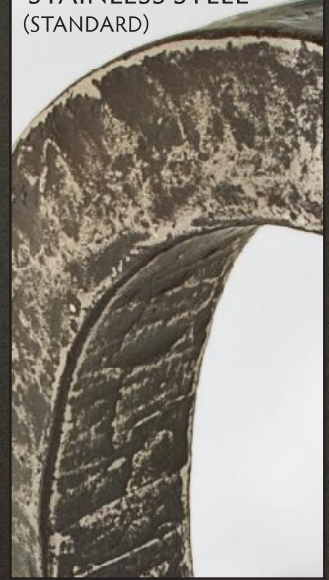

# SONOMA FORGE

---

MASTERING THE METAL

AVAILABLE FINISHES • 2011

(STANDARD)

RUSTIC COPPER

(STANDARD)

RUSTIC NICKEL

VERDI

SATIN NICKEL

POLISHED COPPER

For Custom Finishes  
Call for Pricing & Availability  
800.330.5553

(STANDARD)

PIZZAZZ NICKEL

(STANDARD)

OIL-RUBBED BRONZE

CHROME

BLACK PVD

MATTE WHITE

BLACK OIL-RUBBED BRONZE

BRASS  
(STANDARD)

STAINLESS STEEL  
(STANDARD)

SONOMA FORGE  
For Custom Finishes  
Call for Pricing & Availability

p 800.330.5553 f 707.789.9201

[www.sonomaforge.com](http://www.sonomaforge.com)

RAW BRASS

SOFT BRASS

SOFT PEWTER

SATIN NICKEL

BLACK COPPER

COPPER BRONZE

POLISHED CHROME