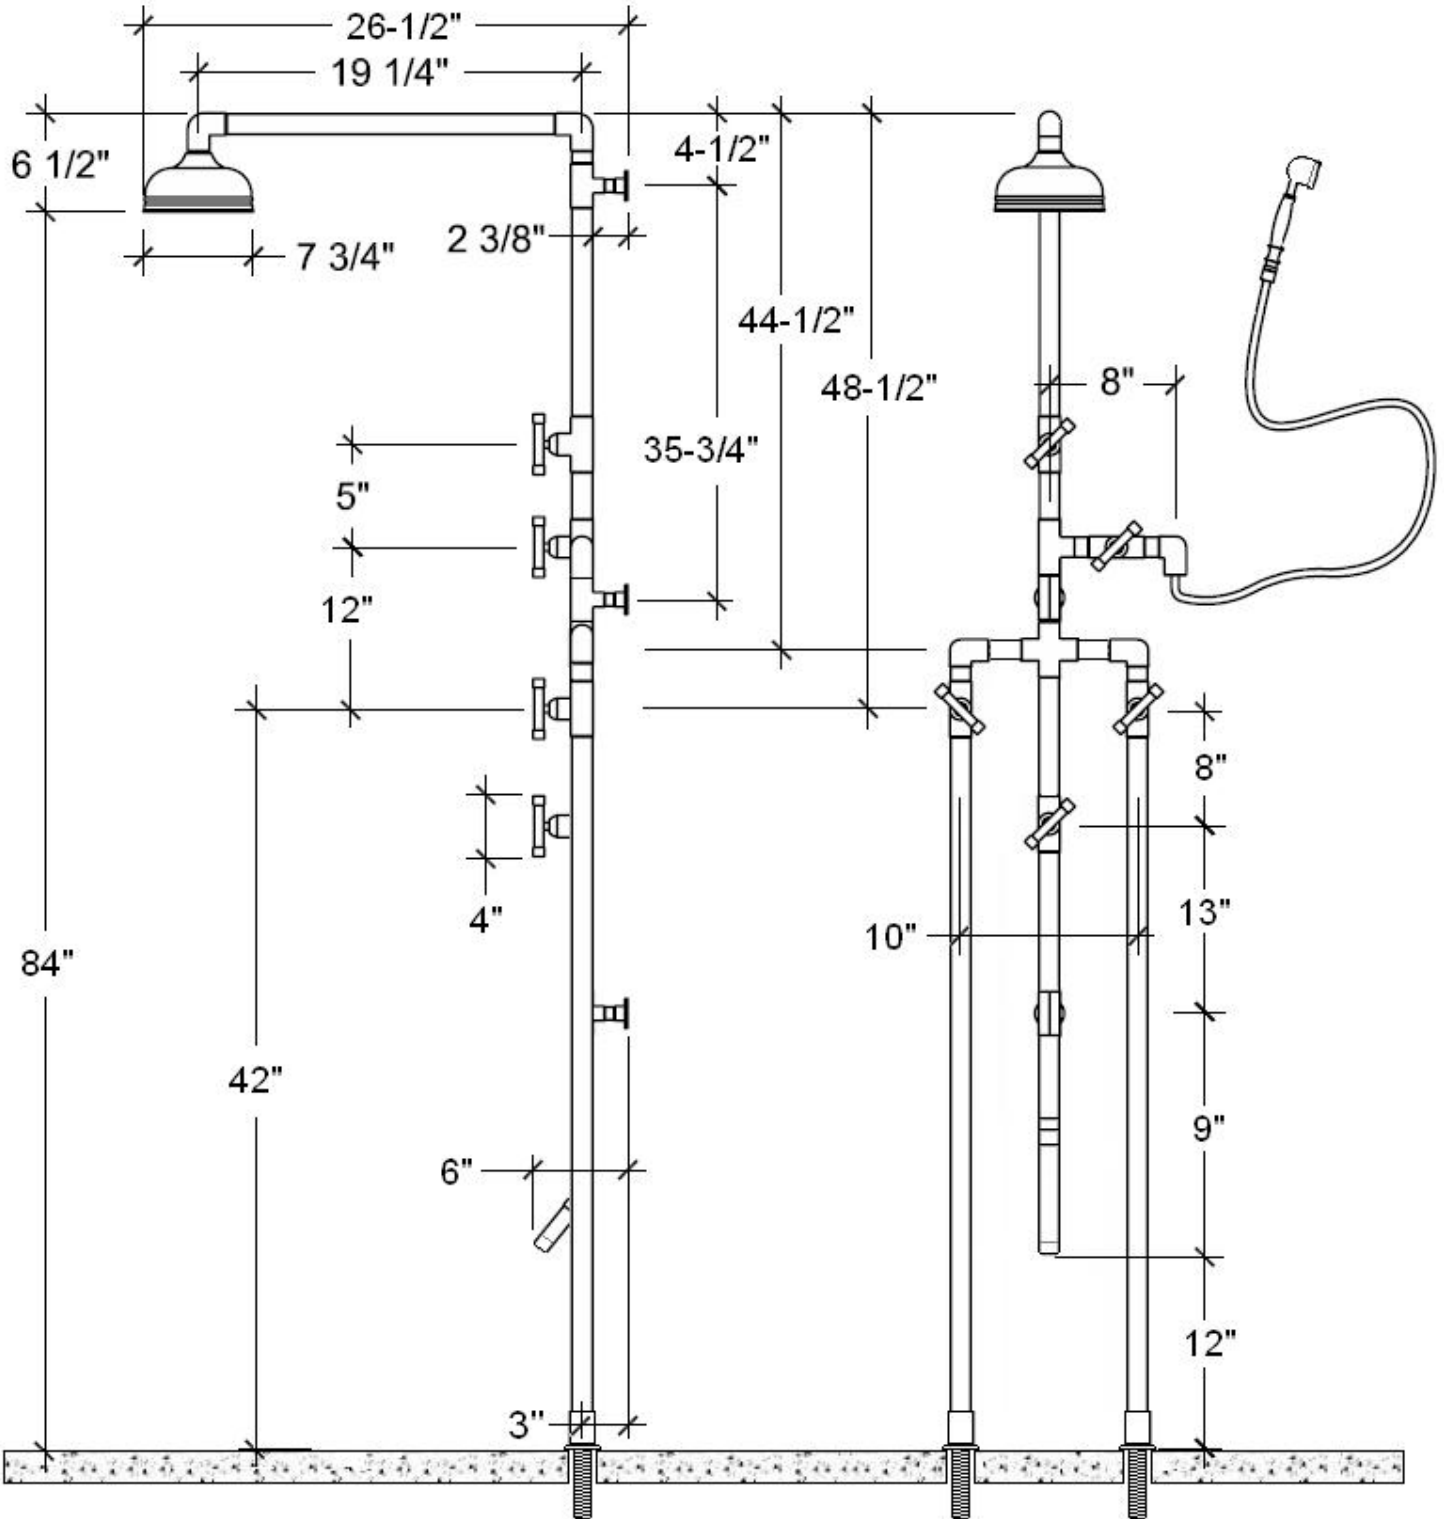

UPDATED
VERSION
DEC 2009

PRODUCT SPECIFICATIONS

FLOOR MOUNT WATERBRIDGE EXPOSED SHOWER (WB-SHW-1080)

Sonoma Forge, 133 Copeland Street, Petaluma, CA 94952
T (800) 330-5553 T (707) 789-9130 F (707)789-9201
www.sonomaforge.com info@sonomaforge.com

UPDATED
VERSION
DEC 2009

PRODUCT SPECIFICATIONS

FLOOR MOUNT WATERBRIDGE EXPOSED SHOWER (WB-SHW-1080)

FACTS

Solid Copper & Brass Construction, piping is 1-3/8" O.D.

1/2" Quarter-turn Ceramic Cartridges

Installs w/compression fitting directly to 3/4" straight nipples (included)

IAPMO Approved

Optional Offset Lever Handles and Cross Handles Available

Custom Heights and Spout Lengths Available by Special Order

Available in Four Standard Finishes (WaterBridge Collection)

Rustic Copper (RC) Oil Rubbed Bronze (ORB)