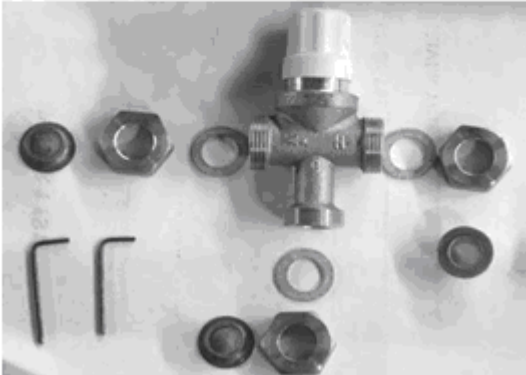

PRODUCT SPECIFICATIONS

WATERBRIDGE EXPOSED SHOWER – MODEL 850 4 HANDLE WITH HANDSHOWER

FACTS

Solid Copper Construction, piping is 1-3/8" O.D.

1/2" Quarter-turn Ceramic Cartridges

Hand Shower w/shut-offs (old model has diverter)

Installs directly to 1/2" copper supply lines w/Compression Fitting

IAPMO Approved

Available in Four Standard Finishes (WaterBridge Collection)

Rustic Copper Oil Rubbed Bronze

Rustic Nickel Pizzazz Nickel

(Note: Dimensions for current inventory may vary slightly from those shown above)

**WATERBRIDGE EXPOSED SHOWER – MODEL 850
4 HANDLE WITH HANDSHOWER**

**SHOWER SHIPS IN THREE PIECES; BODY, ARM, HEAD, HAND SHOWER,
AND MISC. PARTS SHOWN BELOW**

HAND SHOWER

MOUNTING PLATE

**SHOWER HEAD SPACER
& MOUNTING SCREWS**

WATTS ANTI-SCALD MIXING VALVE