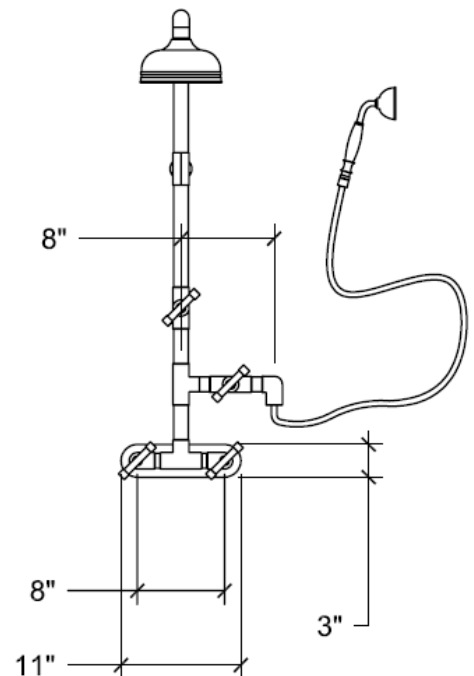

PRODUCT SPECIFICATIONS

WATERBRIDGE EXPOSED SHOWER – MODEL 850 4 HANDLE WITH HANDSHOWER

FACTS

Solid Copper Construction, piping is 1-3/8" O.D.

1/2" Quarter-turn Ceramic Cartridges

Hand Shower w/shut-offs (old model has diverter)

Installs directly to 1/2" copper supply lines w/Compression Fitting

IAPMO Approved

Available in Four Standard Finishes (WaterBridge Collection)

Rustic Copper Oil Rubbed Bronze

Rustic Nickel Pizzazz Nickel

(Note: Dimensions for current inventory may vary slightly from those shown above)

**WATERBRIDGE EXPOSED SHOWER – MODEL 850
4 HANDLE WITH HANDSHOWER**

**SHOWER SHIPS IN THREE PIECES; BODY, ARM, HEAD, HAND SHOWER,
AND MISC. PARTS SHOWN BELOW**

HAND SHOWER

MOUNTING PLATE

**SHOWER HEAD SPACER
& MOUNTING SCREWS**

WATTS ANTI-SCALD MIXING VALVE