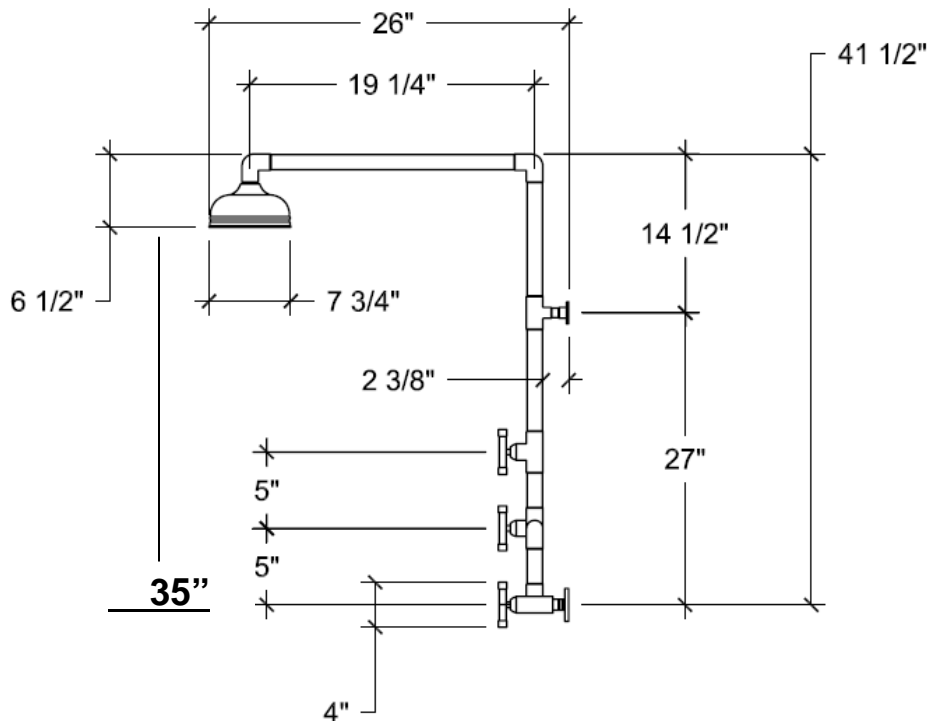

PRODUCT SPECIFICATIONS

WATERBRIDGE EXPOSED SHOWER – MODEL 850 4 HANDLE WITH HANDSHOWER

FACTS

Solid Copper Construction, piping is 1-3/8" O.D.

1/2" Quarter-turn Ceramic Cartridges

Hand Shower w/shut-offs (old model has diverter)

Installs directly to 1/2" copper supply lines w/Compression Fitting

IAPMO Approved

Available in Four Standard Finishes (WaterBridge Collection)

Rustic Copper Oil Rubbed Bronze

Rustic Nickel Pizzazz Nickel

(Note: Dimensions for current inventory may vary slightly from those shown above)

**WATERBRIDGE EXPOSED SHOWER – MODEL 850
4 HANDLE WITH HANDSHOWER**

**SHOWER SHIPS IN THREE PIECES; BODY, ARM, HEAD, HAND SHOWER,
AND MISC. PARTS SHOWN BELOW**