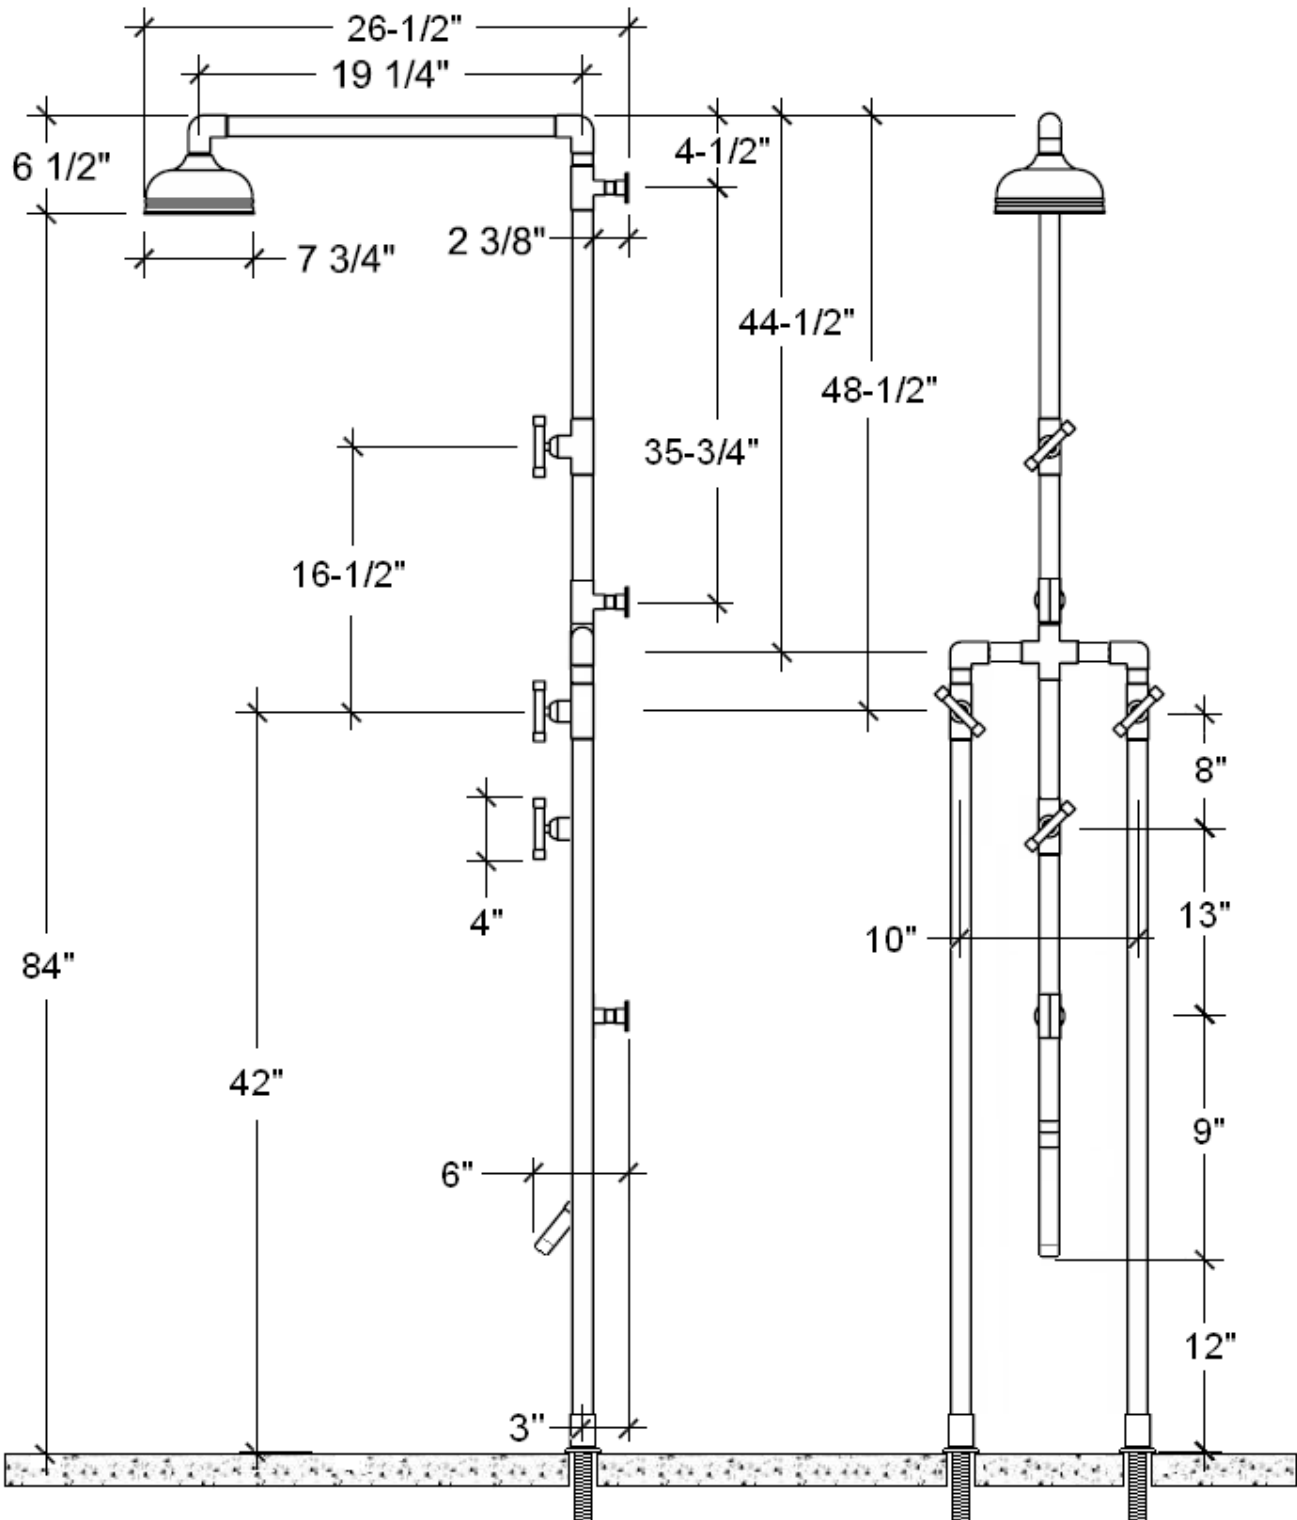

UPDATED
VERSION
DEC 2009

PRODUCT SPECIFICATIONS

WATERBRIDGE EXPOSED SHOWER – FLOOR MOUNT 1070

Sonoma Forge, 133 Copeland Street, Petaluma, CA 94952
T (800) 330-5553 T (707) 789-9130 F (707)789-9201
www.sonomaforge.com info@sonomaforge.com

FACTS

Solid Copper Construction

1/2" Quarter-turn Ceramic Cartridges

Installs directly to 3/4" straight nipples (included)

IAPMO Approved

Available in Four Standard Finishes (WaterBridge Collection)

Rustic Copper