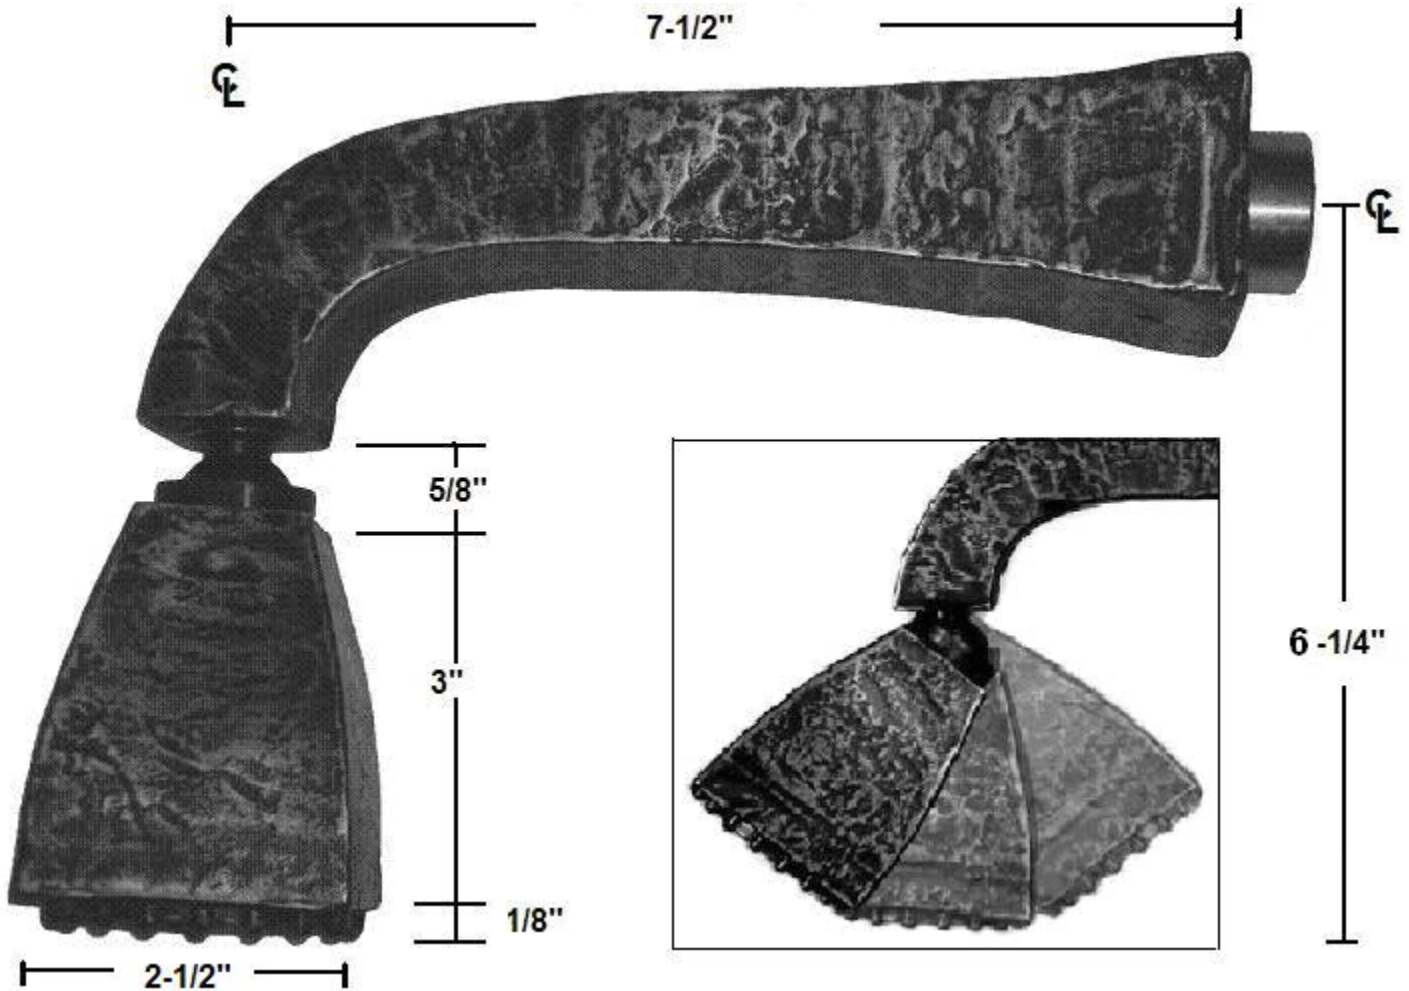

UPDATED
VERSION
AUG 2008

PRODUCT SPECIFICATIONS CIXX SHOWER ARM & HEAD (CX-SHW-HD)

When head is fully articulated outward,
projection off wall is 10-3/8"

FACTS

WEIGHT = 6 lbs

1/2" Injector included for installation (mounts to 1/2" or 3/4" nipple)

EZ Clean rubber "nipples"

Fixed spray

Available in Two Standard Finishes (Cixx Collection)

Stainless (S)

Brass (B)

UPDATED
VERSION
AUG 2008

PRODUCT SPECIFICATIONS CIXX SHOWER ARM & HEAD (CX-SHW-HD)