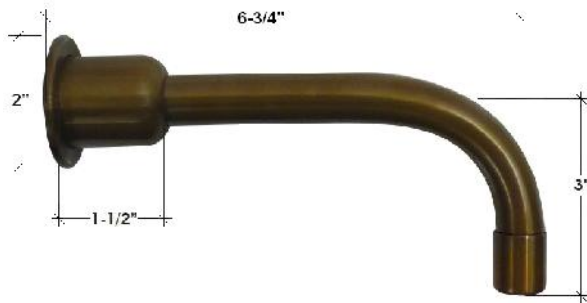

## PRODUCT SPECIFICATIONS

WHEREVER WALL MOUNT TUB FILLER SPOUT (WE-RTF-WM7-SPOUT)  
WHEREVER WALL MOUNT TUB FILLER SPOUT (WE-RTF-WM8-SPOUT)

### FACTS

Solid copper and brass construction  
Fitted with laminar flow straighteners  
IAPMO Approved

Available in Four Standard Finishes (WaterBridge/WherEver Collections)

Rustic Copper (RC) Oil Rubbed Bronze (ORB)