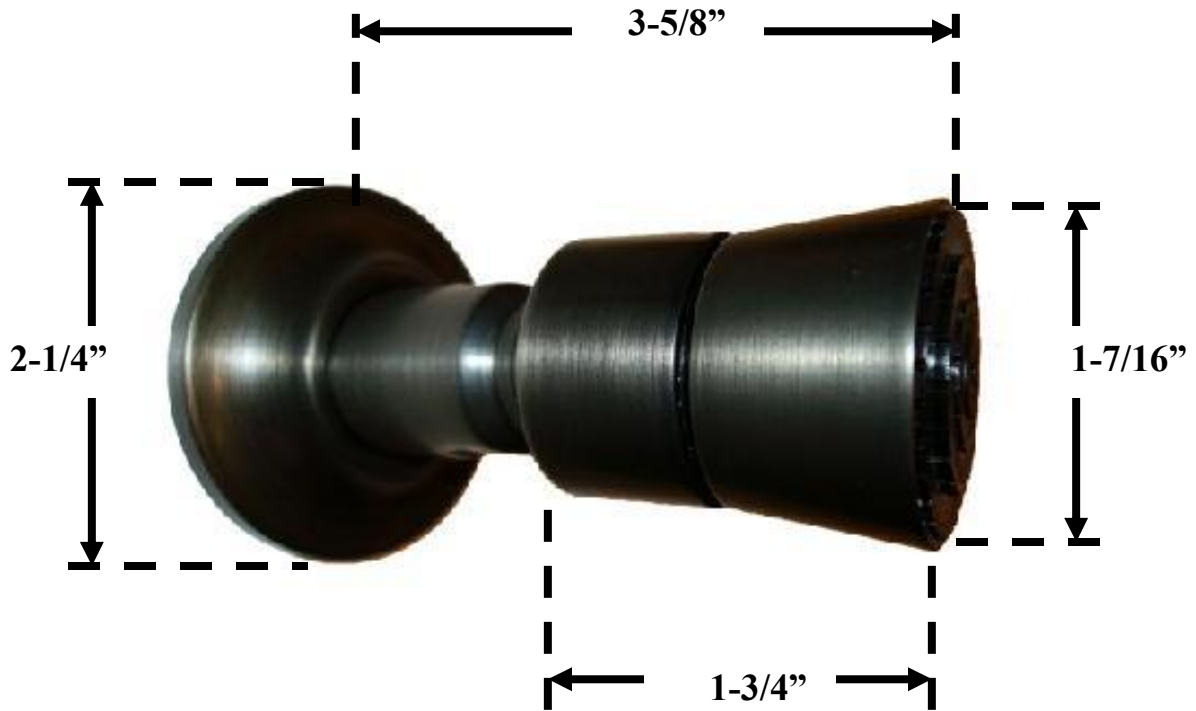

PRODUCT SPECIFICATION BODY SPRAY (SF-10-063)

FACTS

5/8" I.D. female threaded connection

Spray head swivels

Available in four standard finishes (WaterBridge/WherEver Collections)

Rustic Copper	(RC)	Oil Rubbed Bronze	(ORB)
Rustic Nickel	(RN)	Pizzazz Nickel	(PN)