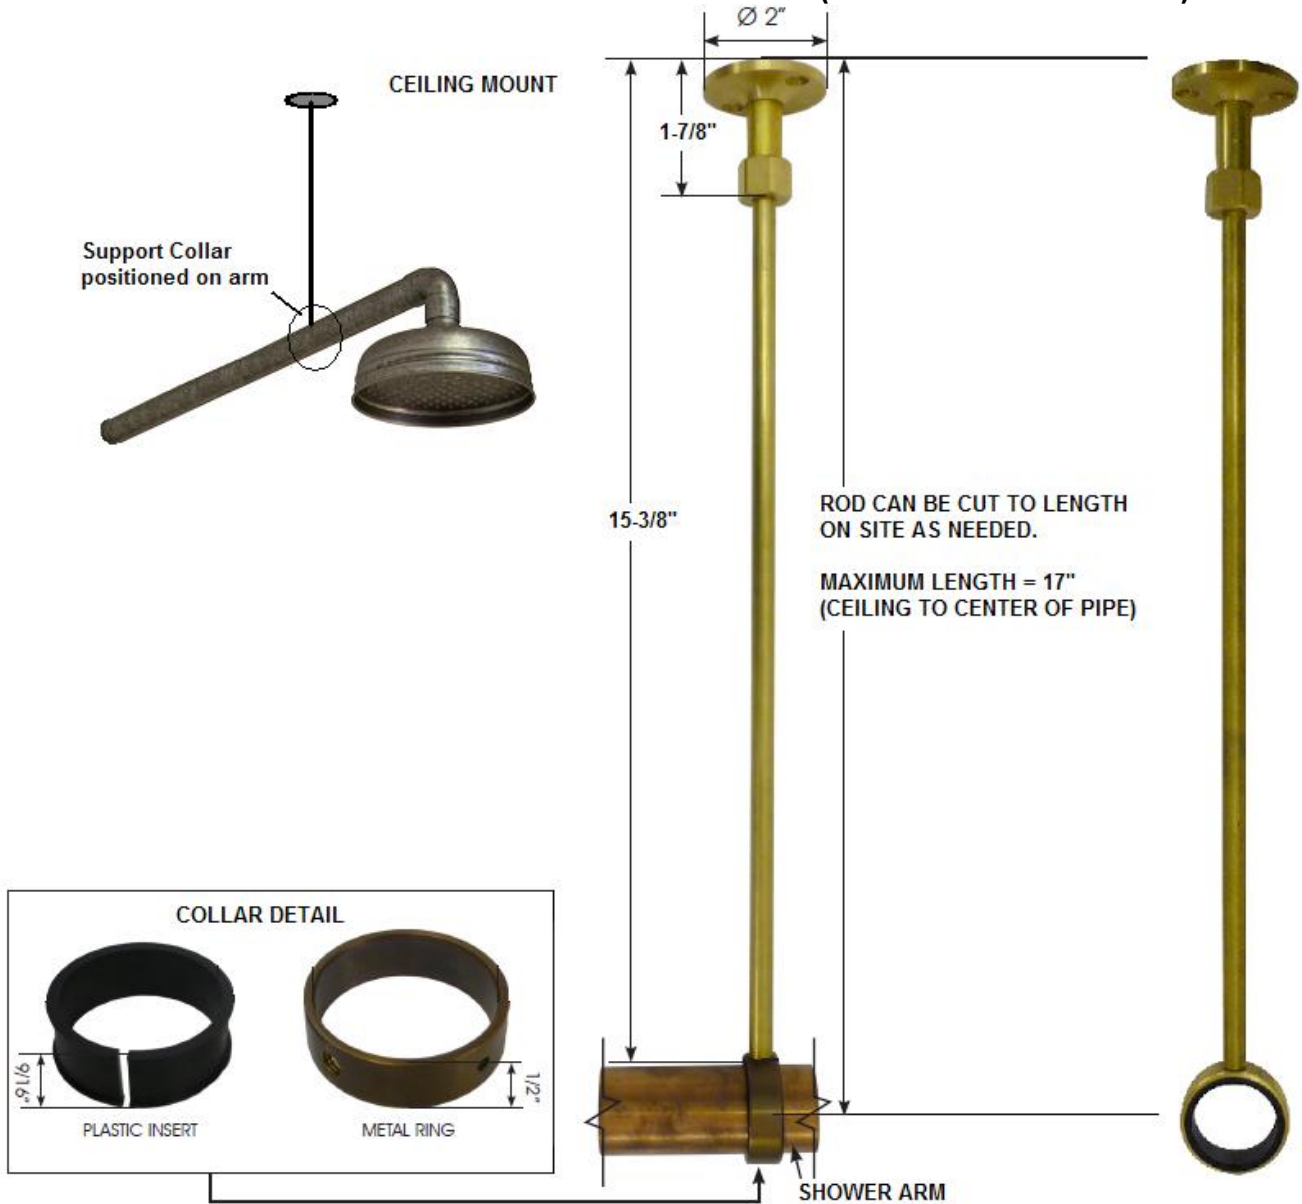

## PRODUCT SPECIFICATIONS

### CEILING MOUNTED SUPPORT BRACKET (WB-SHW-ARM-BRKT)

### FACTS

For use with WaterBridge Exposed Showers and Waterbridge Concealed Shower Arms

Solid Brass construction, rod can be cut to length

Available in four standard finishes (WaterBridge / WherEver)

Rustic Copper (RC)