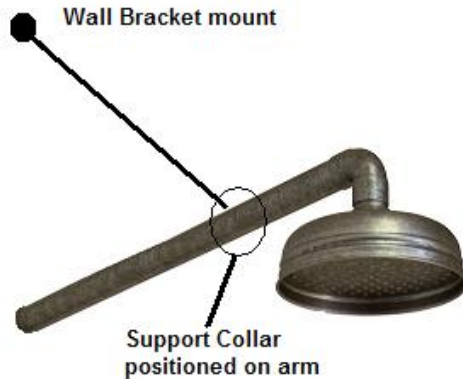

UPDATED
VERSION
FEB 2011

PRODUCT SPECIFICATIONS

WALL MOUNTED SUPPORT BRACKET (WB-SHW-ARM-BRKT45)

26-3/8"