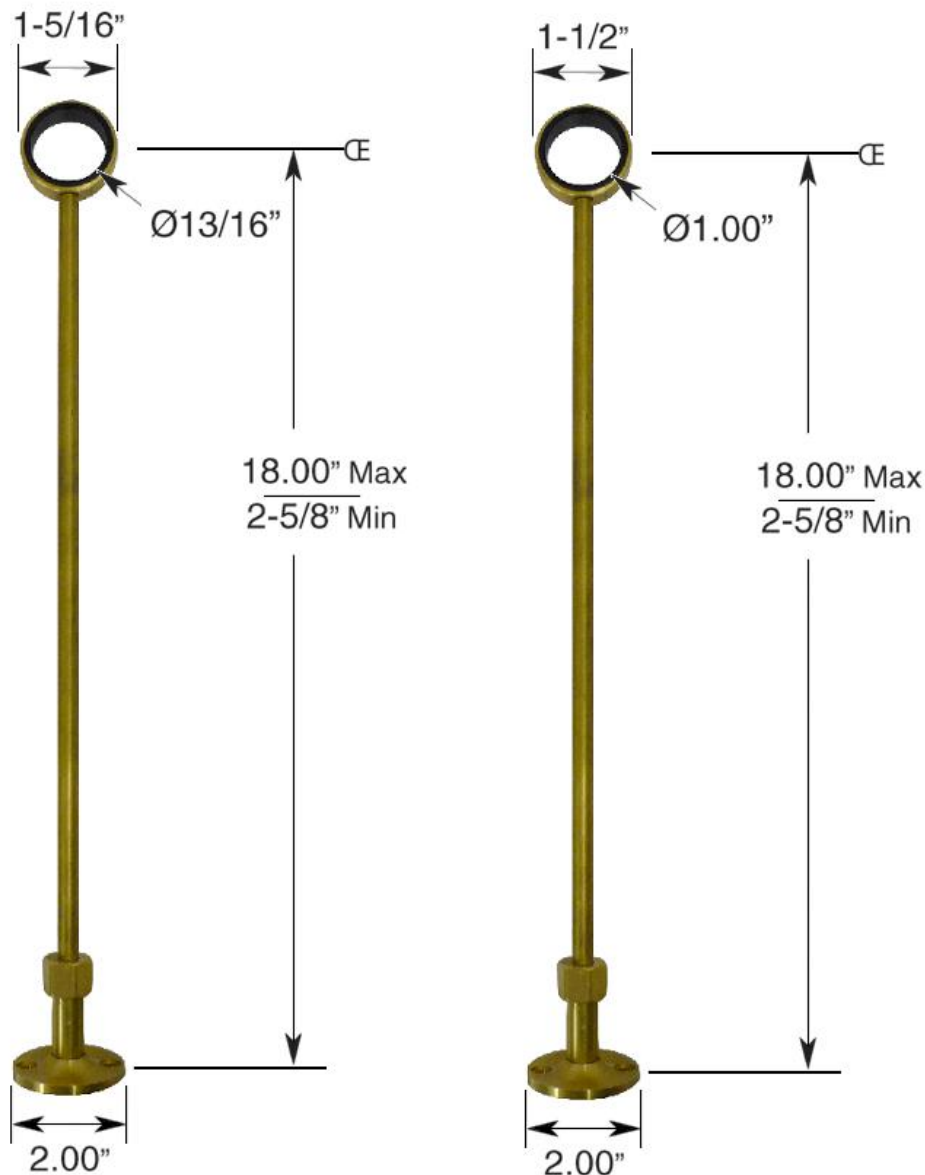

UPDATED
VERSION
FEB 2011

PRODUCT SPECIFICATIONS

CEILING MOUNTED SUPPORT BRACKET – 1/2" (SF-SHW-10-150)

CEILING MOUNTED SUPPORT BRACKET – 3/4" (SF-SHW-10-151)

FACTS

For use with 1/2" shower arms (SF-SHW-10-103) and 3/4" shower arms (SF-SHW-10-106)

Solid Brass construction, rod can be cut to length

Available in four standard finishes (WaterBridge / WherEver Collections)

Rustic Copper	(RC)	Oil Rubbed Bronze	(ORB)
Rustic Nickel	(RN)	Pizzazz Nickel	(PN)