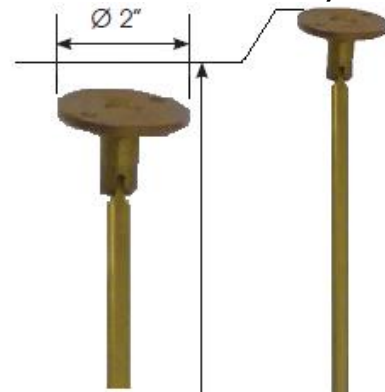

UPDATED
VERSION
FEB 2011

PRODUCT SPECIFICATIONS

WALL MOUNTED SUPPORT BRACKET (WB-SHW-ARM-BRKT45)

26-3/8"