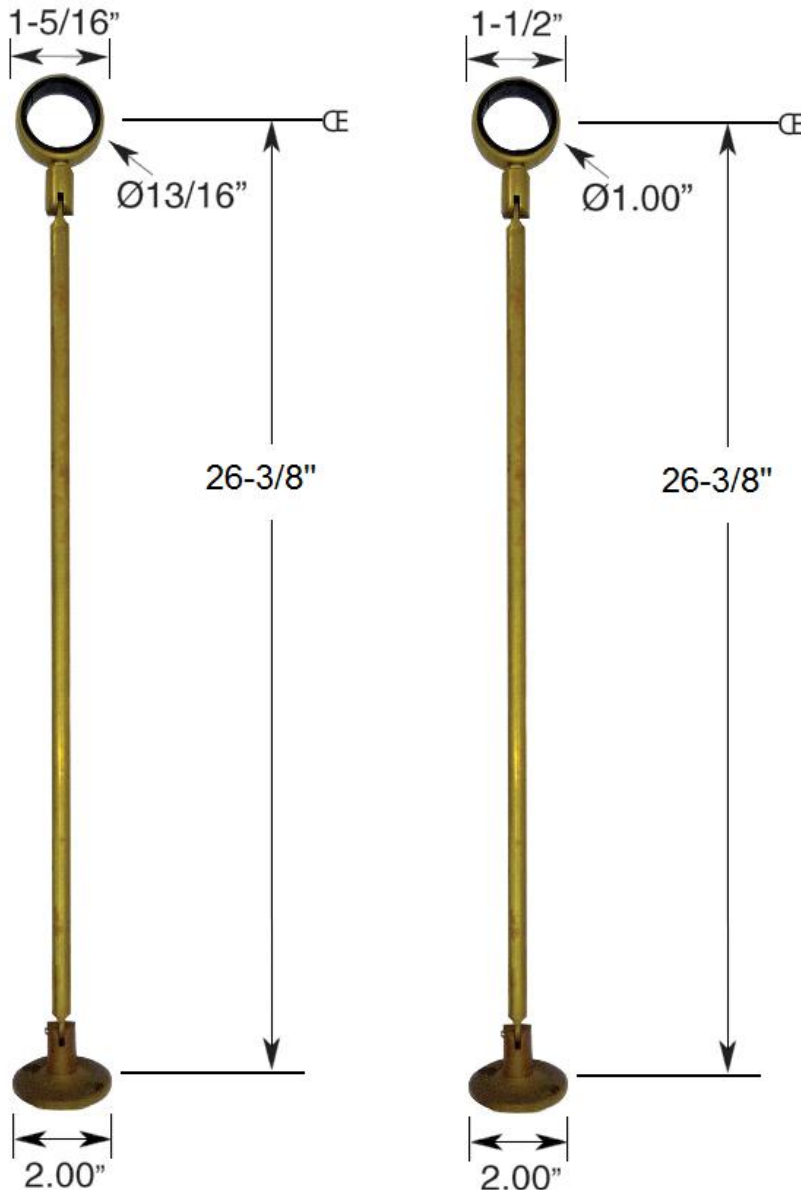

### FACTS

For use with 1/2" shower arms (SF-SHW-10-103) and 3/4" shower arms (SF-SHW-10-106)

Solid Brass construction, rod can be cut to length

Available in four standard finishes (WaterBridge / WherEver Collections)

## PRODUCT SPECIFICATIONS

WALL MOUNTED SUPPORT BRACKET – 1/2" (SF-SHW-10-400)

WALL MOUNTED SUPPORT BRACKET – 3/4" (SF-SHW-10-409)