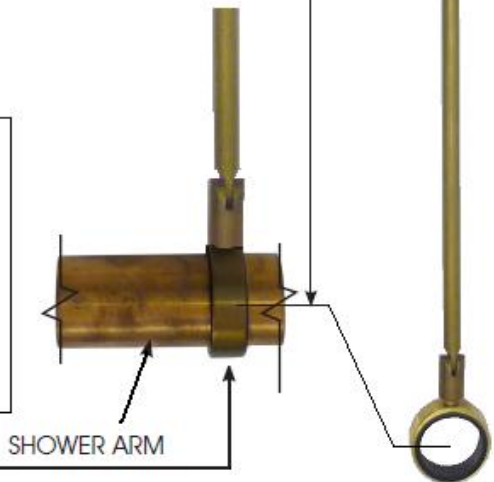

### FACTS

For use with WaterBridge Exposed Showers and Waterbridge Concealed Shower Arms

Solid Brass construction, rod can be cut to length

Available in four standard finishes (WaterBridge / WherEver)

Rustic Copper (RC)

### FACTS

For use with WaterBridge Exposed Showers and Waterbridge Concealed Shower Arms  
Solid Brass construction, swivel assembly at both ends to adjust placement on arm & wall  
Available in four standard finishes (WaterBridge / WherEver)