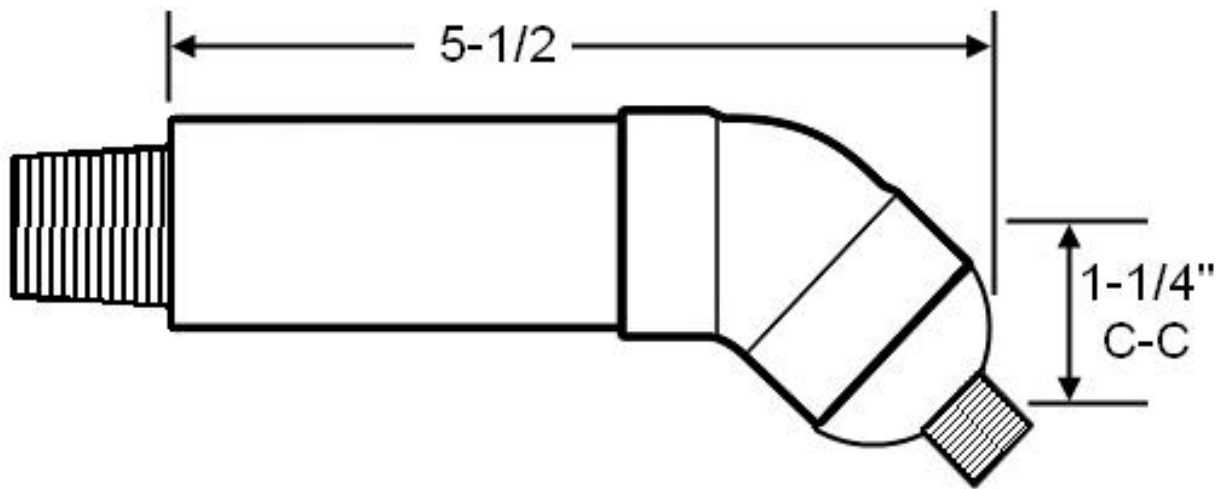

PRODUCT SPECIFICATION WALL MOUNT SHOWER ARM

FACTS

1/2" and 3/4" sizes available, depending on shower head

1/2" (SF-SHW-10-103)

3/4" (SF-SHW-10-106)

Flange at wall sold separately (SF-SHW-10-102)

Available in six standard finishes (WaterBridge & Cixx Collections)

Can be used with concealed shower systems

(shower head sold separately)

(trim ring at wall sold separately)

Three standard sizes: 12", 18", 26"

NOTE: 26" Requires ceiling support bracket

3/4" NPT to 1/2" NPS

Includes 2" trim ring (not shown)

Available in Four Standard Finishes (WaterBridge Collection)

Rustic Copper	(RC)	Oil Rubbed Bronze	(ORB)
Rustic Nickel	(RN)	Pizzazz Nickel	(PN)

UPDATED
VERSION
JAN 2010

PRODUCT SPECIFICATIONS
WATERBRIDGE EXPOSED SHOWER ARM
WITH 45° ELBOW
(WB-SHW-ARM-45)

FACTS

Made for use with Waterbridge Exposed Showers
Solid Copper & Brass Construction, piping is 1-3/8" O.D.
Can be used with concealed shower systems
(shower head sold separately)
(trim ring at wall sold separately)