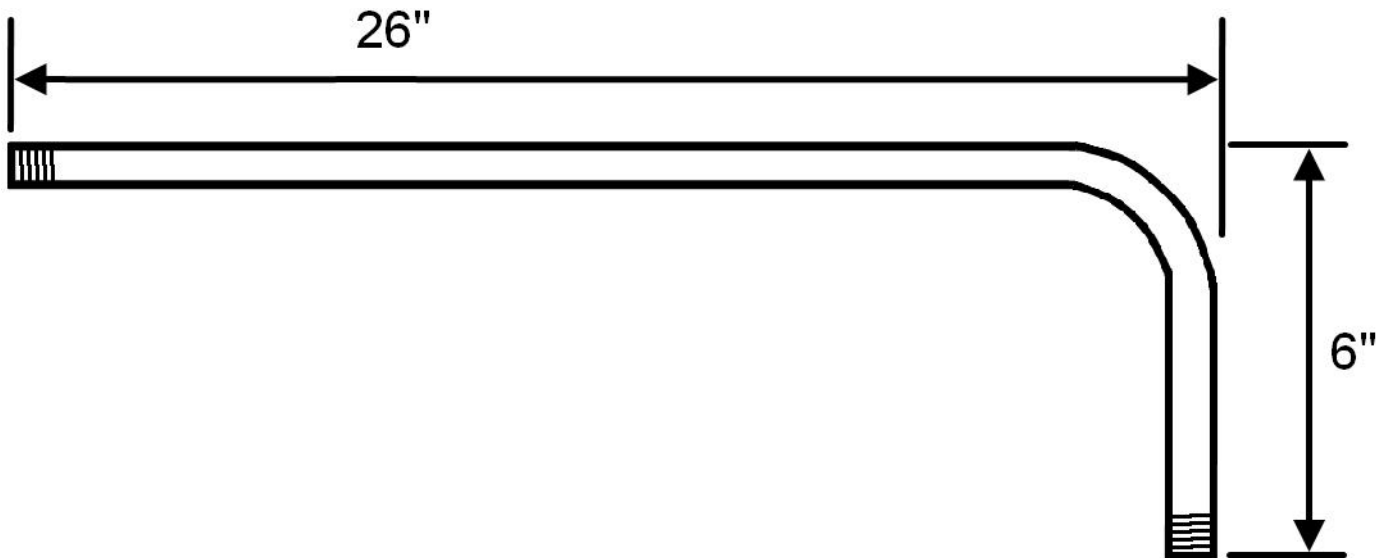

PRODUCT SPECIFICATION WALL MOUNT SHOWER ARM

FACTS

1/2" and 3/4" sizes available, depending on shower head

1/2" (SF-SHW-10-103)

3/4" (SF-SHW-10-106)

Flange at wall sold separately (SF-SHW-10-102)

Available in six standard finishes (WaterBridge & Cixx Collections)

Rustic Copper	(RC)	Oil Rubbed Bronze	(ORB)
Rustic Nickel	(RN)	Pizzazz Nickel	(PN)

PRODUCT SPECIFICATIONS
WATERBRIDGE SHOWER ARM – FOR RAIN HEAD
(WB-SHW-ARM-12)
(WB-SHW-ARM-18)
(WB-SHW-ARM-26)

FACTS

Made for use with Waterbridge Exposed Showers
Solid Copper & Brass Construction, piping is 1-3/8" O.D.

Can be used with concealed shower systems

(shower head sold separately)

(trim ring at wall sold separately)

Three standard sizes: 12", 18", 26"

NOTE: 26" Requires ceiling support bracket

3/4" NPT to 1/2" NPS

FACTS

Made for use with Waterbridge Exposed Showers
Solid Copper & Brass Construction, piping is 1-3/8" O.D.
Can be used with concealed shower systems
(shower head sold separately)
(trim ring at wall sold separately)