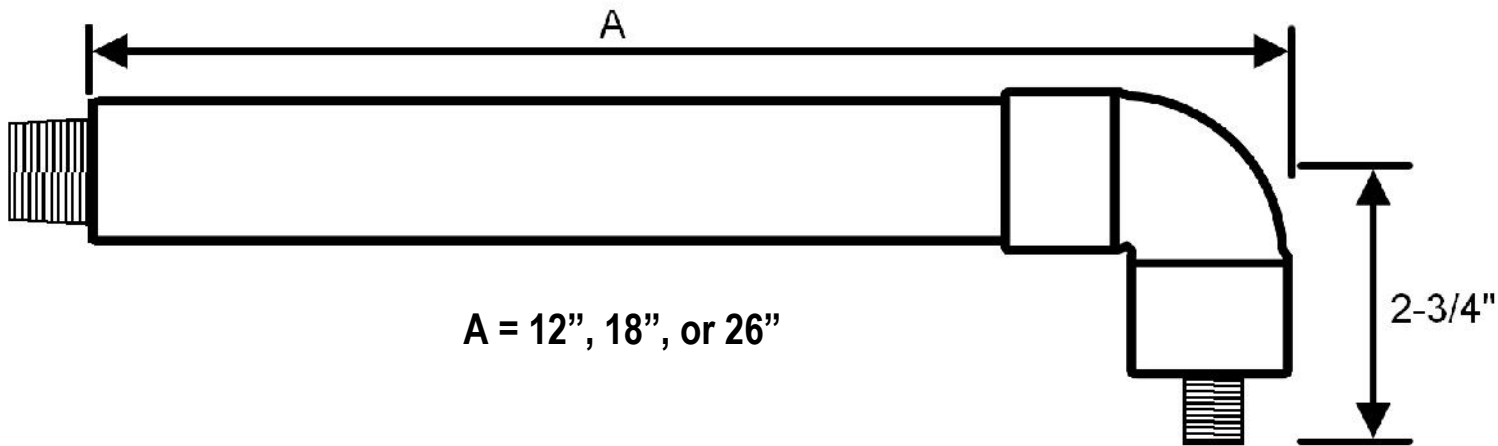

PRODUCT SPECIFICATION WALL MOUNT SHOWER ARM

FACTS

1/2" and 3/4" sizes available, depending on shower head

1/2" (SF-SHW-10-103)

3/4" (SF-SHW-10-106)

Flange at wall sold separately (SF-SHW-10-102)

Available in six standard finishes (WaterBridge & Cixx Collections)

Rustic Copper	(RC)	Oil Rubbed Bronze	(ORB)
Rustic Nickel	(RN)	Pizzazz Nickel	(PN)

PRODUCT SPECIFICATIONS
WATERBRIDGE SHOWER ARM – FOR RAIN HEAD
(WB-SHW-ARM-12)
(WB-SHW-ARM-18)
(WB-SHW-ARM-26)

FACTS

Made for use with Waterbridge Exposed Showers
Solid Copper & Brass Construction, piping is 1-3/8" O.D.

Can be used with concealed shower systems

(shower head sold separately)

(trim ring at wall sold separately)

Three standard sizes: 12", 18", 26"

NOTE: 26" Requires ceiling support bracket

3/4" NPT to 1/2" NPS

FACTS

Made for use with Waterbridge Exposed Showers
Solid Copper & Brass Construction, piping is 1-3/8" O.D.
Can be used with concealed shower systems
(shower head sold separately)
(trim ring at wall sold separately)