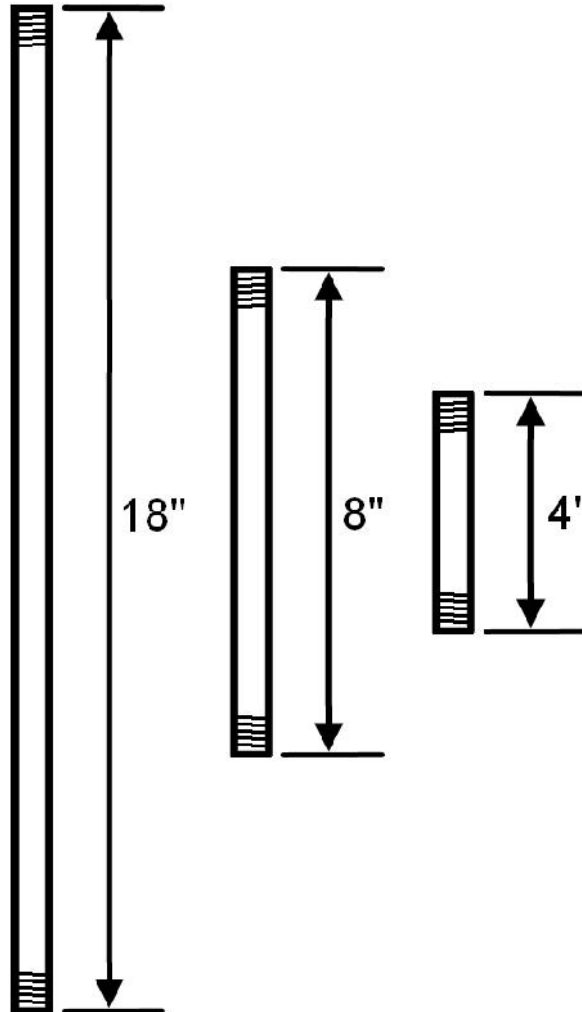

PRODUCT SPECIFICATION WALL MOUNT SHOWER ARM

FACTS

1/2" and 3/4" sizes available, depending on shower head

1/2" (SF-SHW-10-103)

3/4" (SF-SHW-10-106)

Flange at wall sold separately (SF-SHW-10-102)

Available in six standard finishes (WaterBridge & Cixx Collections)

Can be used with concealed shower systems

(shower head sold separately)

(trim ring at wall sold separately)

Three standard sizes: 12", 18", 26"

NOTE: 26" Requires ceiling support bracket

3/4" NPT to 1/2" NPS

FACTS

Made for use with Waterbridge Exposed Showers
Solid Copper & Brass Construction, piping is 1-3/8" O.D.
Can be used with concealed shower systems
(shower head sold separately)
(trim ring at wall sold separately)

FACTS

1/2" and 3/4" sizes available, depending on shower head
See Price List for part numbers

Flange at wall sold separately (SF-SHW-10-102)

Available in six standard finishes (WaterBridge & Cixx Collections)