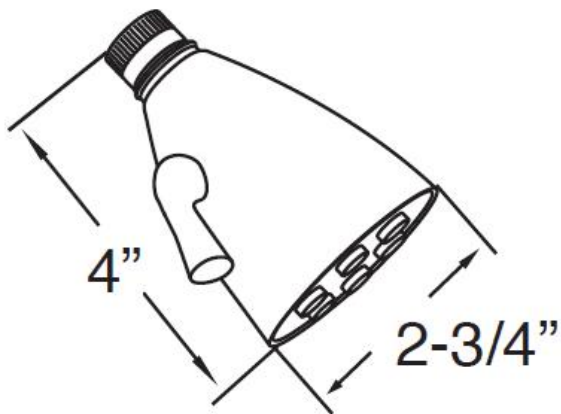

PRODUCT SPECIFICATIONS
PLUNGER STYLE SHOWER HEAD, ARM & FLANGE KIT
SMALL HEAD (SF-SHW-10-103)
LARGE HEAD (SF-SHW-10-105)

MEDIUM

LARGE

(PICTURES NOT TO SCALE)

FACTS

1/2" NPT

Available in four standard finishes (WaterBridge Collections)