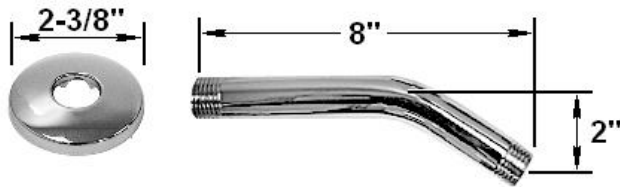

PRODUCT SPECIFICATIONS
PLUNGER STYLE SHOWER HEAD, ARM & FLANGE KIT
SMALL HEAD (SF-SHW-10-103)
LARGE HEAD (SF-SHW-10-105)

MEDIUM

LARGE

(PICTURES NOT TO SCALE)

FACTS

1/2" NPT

Available in four standard finishes (WaterBridge Collections)