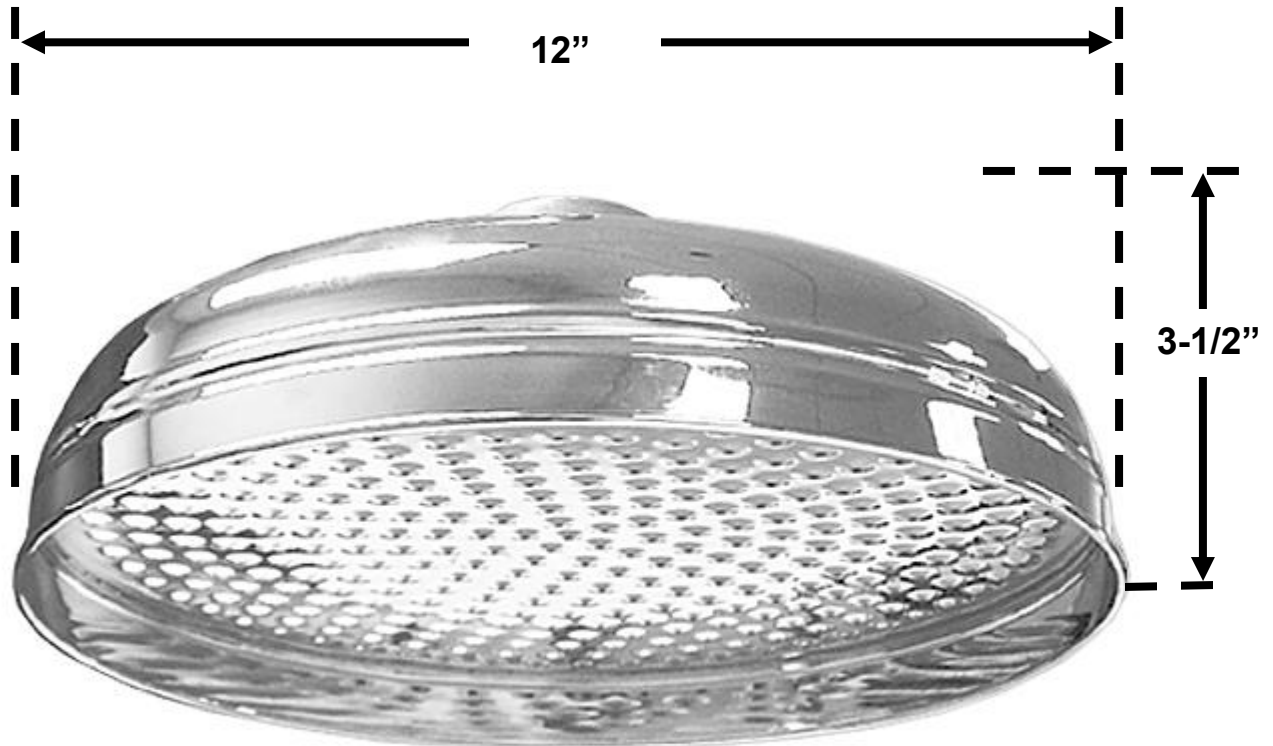

PRODUCT SPECIFICATIONS
RAIN HEADS

8" RAIN HEAD (SF-SHW-10-052)

FACTS

1/2" female threaded connection

Available in four standard finishes (WaterBridge/WherEver Collections)

Rustic Copper (RC)

Oil Rubbed Bronze (ORB)

Rustic Nickel (RN)

Pizzazz Nickel (PN)

PRODUCT SPECIFICATIONS
RAIN HEADS

12" RAIN HEAD (SF-SHW-10-054)

FACTS

3/4" female threaded connection

Available in four standard finishes (WaterBridge/WherEver Collections)