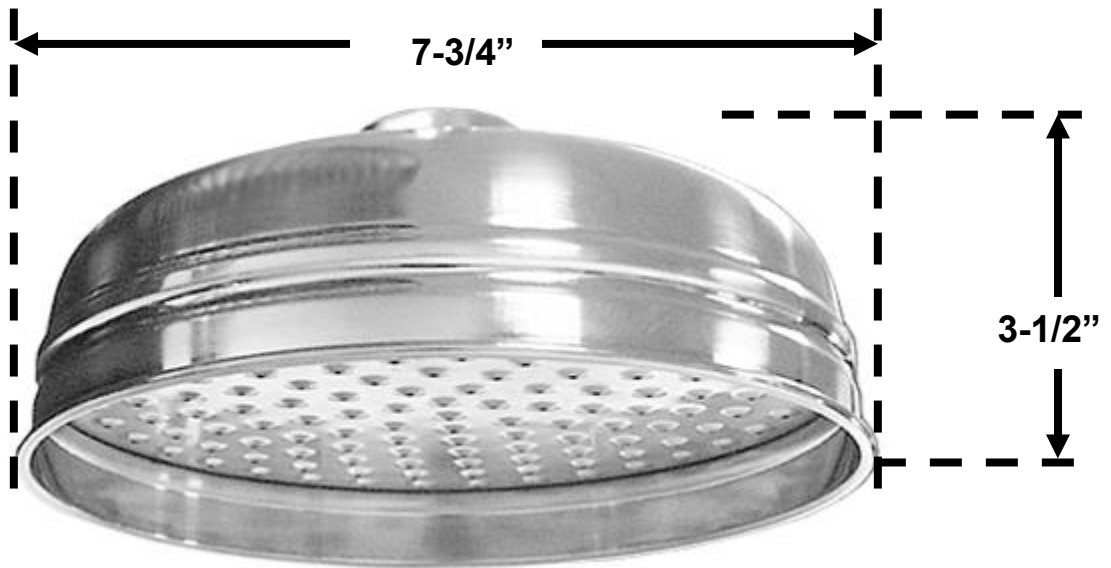

PRODUCT SPECIFICATIONS
RAIN HEADS

8" RAIN HEAD (SF-SHW-10-052)

FACTS

1/2" female threaded connection

Available in four standard finishes (WaterBridge/WherEver Collections)

Rustic Copper (RC)

Oil Rubbed Bronze (ORB)

Rustic Nickel (RN)

Pizzazz Nickel (PN)

PRODUCT SPECIFICATIONS
RAIN HEADS

12" RAIN HEAD (SF-SHW-10-054)

FACTS

3/4" female threaded connection

Available in four standard finishes (WaterBridge/WherEver Collections)