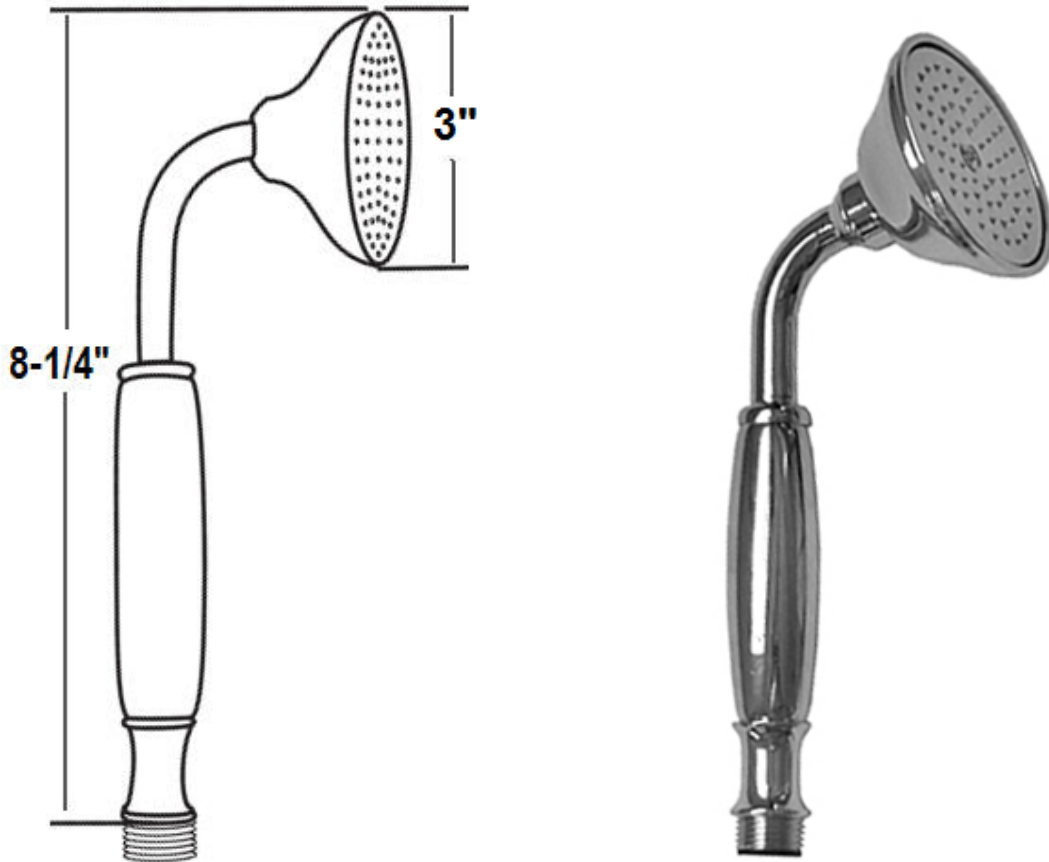

PRODUCT SPECIFICATIONS

LARGE METAL FACE HAND SHOWER

FACTS

AVAILABLE FOR WALL MOUNT OR DECK MOUNT APPLICATIONS

SEE BELOW FOR VARIOUS OPTIONS FOR MOUNTING

AVAILABLE IN (6) STANDARD FINISHES

(WATERBRIDGE / WHEREVER COLLECTION & CIXX COLLECTION)

Rustic Copper (WB/WE)

Brass (CIXX)

Rustic Nickel (WB/WE)

Stainless (CIXX)

Pizzazz Nickel (WB/WE)

Oil Rubbed Bronze (WB/WE)

**NOTE: HOSES FOR WALL MOUNT APPLICATIONS ARE PLATED IN SONOMA FORGE FINISHES.
HOSES FOR DECK MOUNT APPLICATIONS (PULL-OUT VERSION) ARE CHROME PLATED**

PRODUCT SPECIFICATIONS

LARGE METAL FACE HAND SHOWER

WALL MOUNTED KIT

**AVAILABLE AS A COMPLETE WALL
MOUNT KIT THAT INCLUDES:
HAND WAND & HOSE
WALL MOUNT CRADLE
WALL MOUNT WATERWAY
VACUUM BREAKER**

**WALL MOUNT WATERWAY:
1/2" NPT FEMALE INLET**

WHEREVER

WALL BRACKET

CIXX

PRODUCT SPECIFICATIONS **LARGE METAL FACE HAND SHOWER** **DECK MOUNTED KIT**

**AVAILABLE AS A COMPLETE DECK
MOUNT KIT THAT INCLUDES:
HAND WAND & HOSE
DECK MOUNT BRACKET
SUPPLY HOSE**