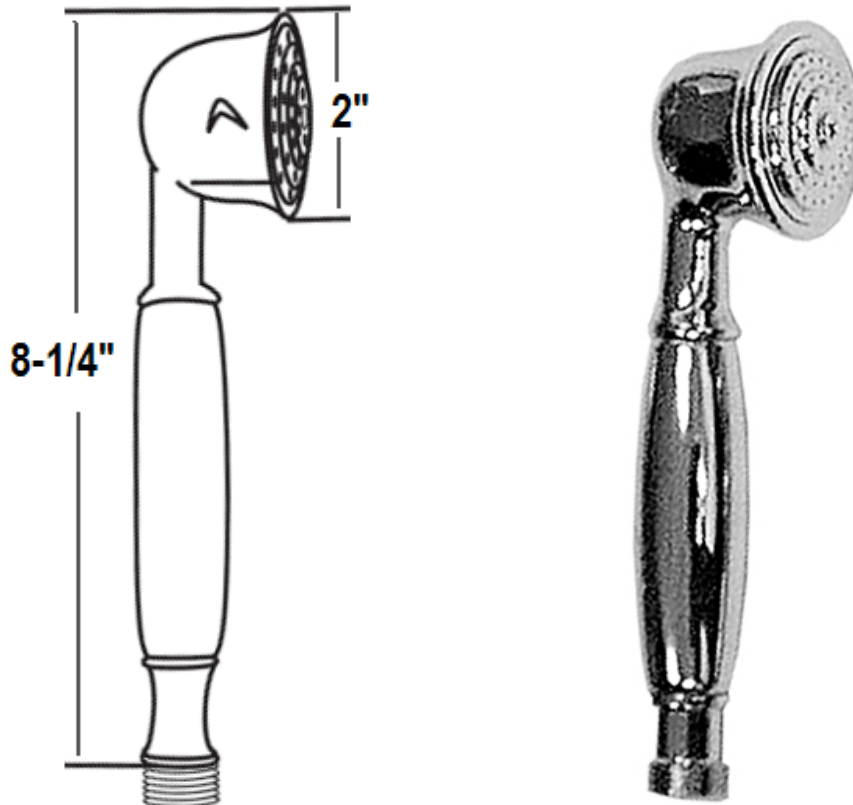

## PRODUCT SPECIFICATIONS

### ANTIQUE FACE HAND SHOWER

## **PRODUCT SPECIFICATIONS** **ANTIQUÉ FACE HAND SHOWER** **WALL MOUNTED KIT**

**AVAILABLE AS A COMPLETE WALL  
MOUNT KIT THAT INCLUDES:  
HAND WAND & HOSE  
WALL MOUNT CRADLE  
WALL MOUNT WATERWAY  
VACUUM BREAKER**

**WALL MOUNT WATERWAY:  
1/2" NPT FEMALE INLET**

**WHEREVER**

**WALL BRACKET**

**CIXX**

**PRODUCT SPECIFICATIONS**  
**ANTIQUE FACE HAND SHOWER**  
**DECK MOUNTED KIT**

**AVAILABLE AS A COMPLETE DECK  
MOUNT KIT THAT INCLUDES:  
HAND WAND & HOSE  
DECK MOUNT BRACKET  
SUPPLY HOSE**