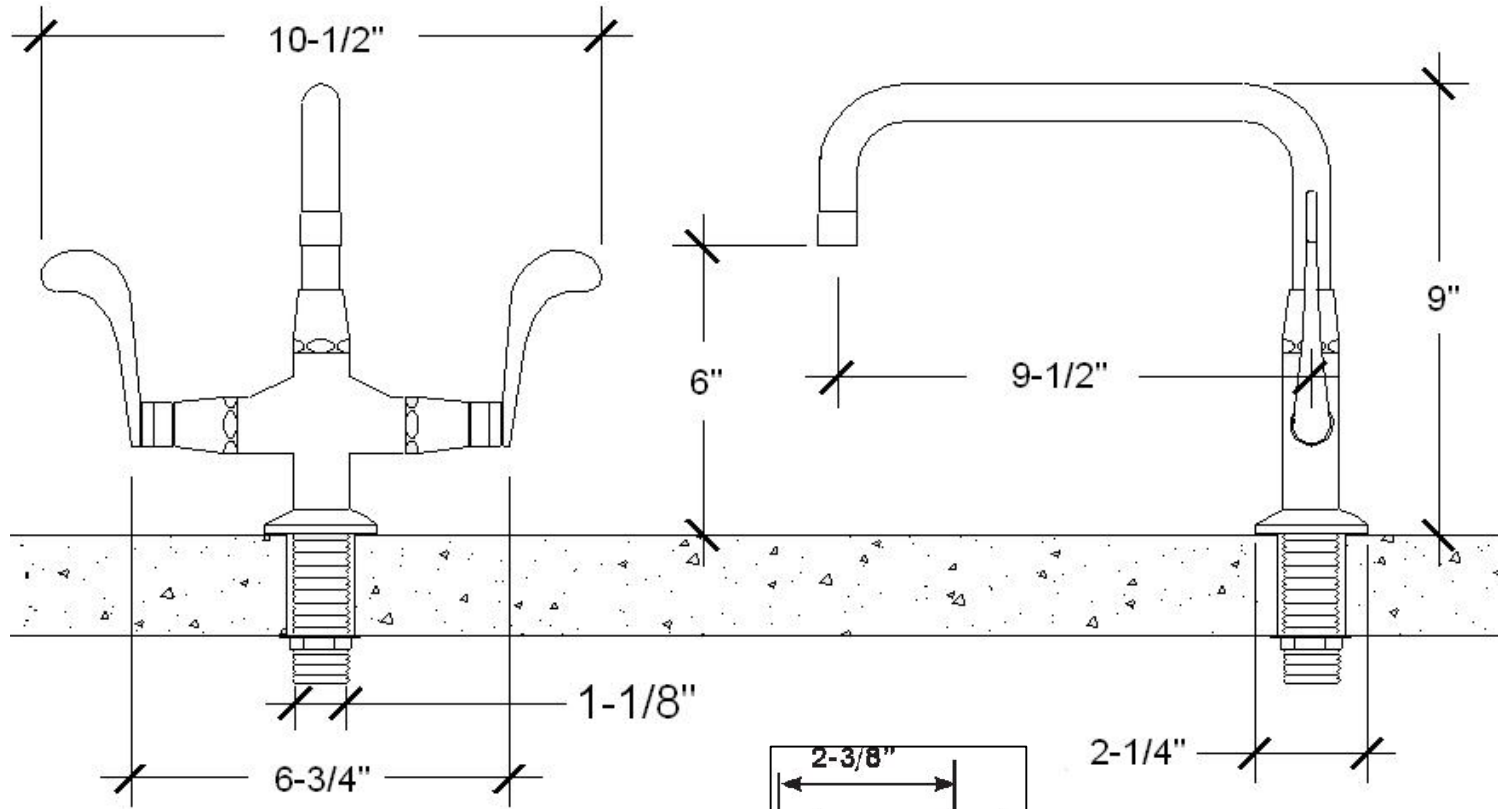

UPDATED
VERSION
FEB 2011

PRODUCT SPECIFICATIONS

WINGNUT BAR FAUCET WITH FIXED SPOUT (WN-BAR)
WINGNUT KITCHEN FAUCET WITH SWIVEL SPOUT (WN-KITCH)