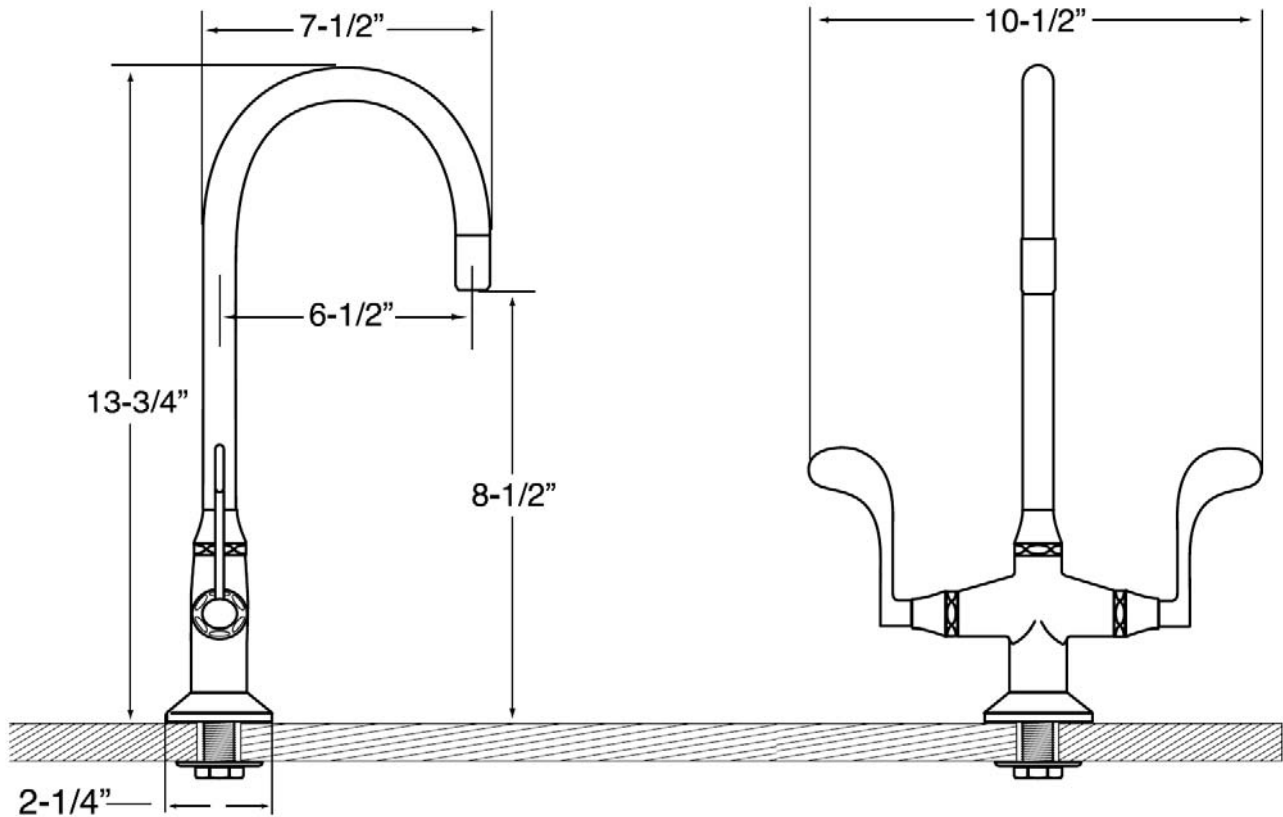

PRODUCT SPECIFICATIONS

WINGNUT BAR FAUCET with GOOSENECK SPOUT

FACTS

Single-Hole Deck Mount Lav with Flat Paddle Handles

3/4" Diameter Spout (Fixed or Swivel Spout models available)

Optional High Arc Spout for Kitchen available (Special Order)

Optional Kitchen Side Spray available (Special Order)

Fitted with aerator

Maximum 1-3/4" counter thickness (without counter bore)

Installation hole should be drilled at 1-1/4"

Quarter-turn Ceramic Cartridges