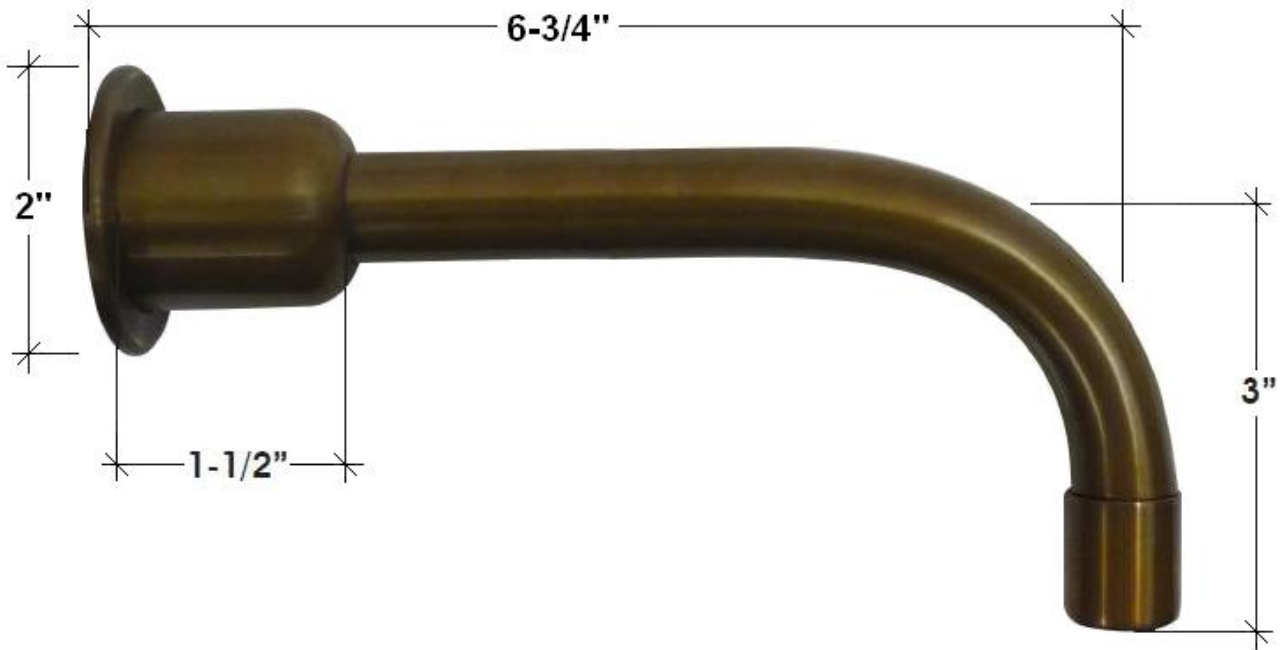

UPDATED
VERSION
OCT 2009

PRODUCT SPECIFICATIONS

**WHEREVER - WALL MOUNT ROMAN TUB FILLER (WE-RTF-WM-7)
(SPOUT & TWO HANDLES)**

FACTS

Spout and two valves - Hot & Cold volume controls

1/2" Quarter-turn Ceramic Cartridges

Volume Controls may be placed anywhere on wall or deck - "WhereEver"

(No TEE is included for H/C mixed supply line to spout)

IAPMO Approved

Optional Offset Lever Handles and Cross Handles Available

Available in Four Standard Finishes (WaterBridge Collection)

PRODUCT SPECIFICATIONS

WHEREVER - WALL MOUNT ROMAN TUB FILLER (WE-RTF-WM-7) (SPOUT & TWO HANDLES)

Pictures are not to scale

1/2" in-wall corner valve

Volume control trim

Deck Mount and 3/4" valves are also available