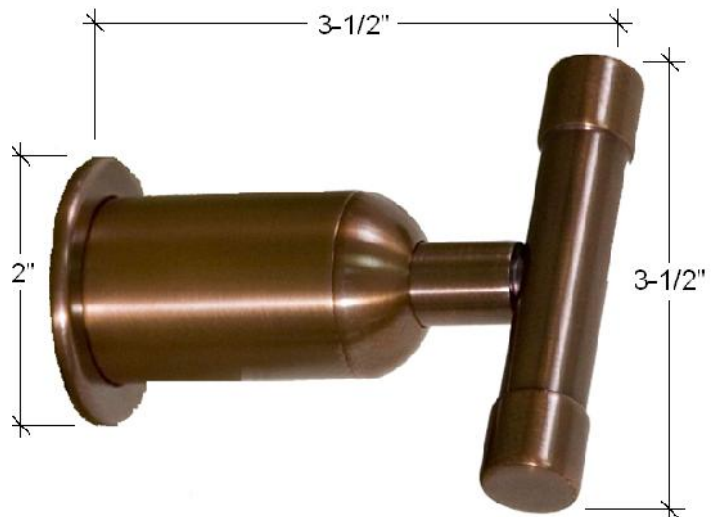

UPDATED
VERSION
OCT 2009

PRODUCT SPECIFICATIONS

**WHEREVER - WALL MOUNT ROMAN TUB FILLER (WE-RTF-WM-7)
(SPOUT & TWO HANDLES)**

FACTS

Spout and two valves - Hot & Cold volume controls

1/2" Quarter-turn Ceramic Cartridges

Volume Controls may be placed anywhere on wall or deck - "WhereEver"

(No TEE is included for H/C mixed supply line to spout)

IAPMO Approved

Optional Offset Lever Handles and Cross Handles Available

Available in Four Standard Finishes (WaterBridge Collection)

PRODUCT SPECIFICATIONS

WHEREVER - WALL MOUNT ROMAN TUB FILLER (WE-RTF-WM-7) (SPOUT & TWO HANDLES)

Pictures are not to scale

1/2" in-wall corner valve

Volume control trim

Deck Mount and 3/4" valves are also available