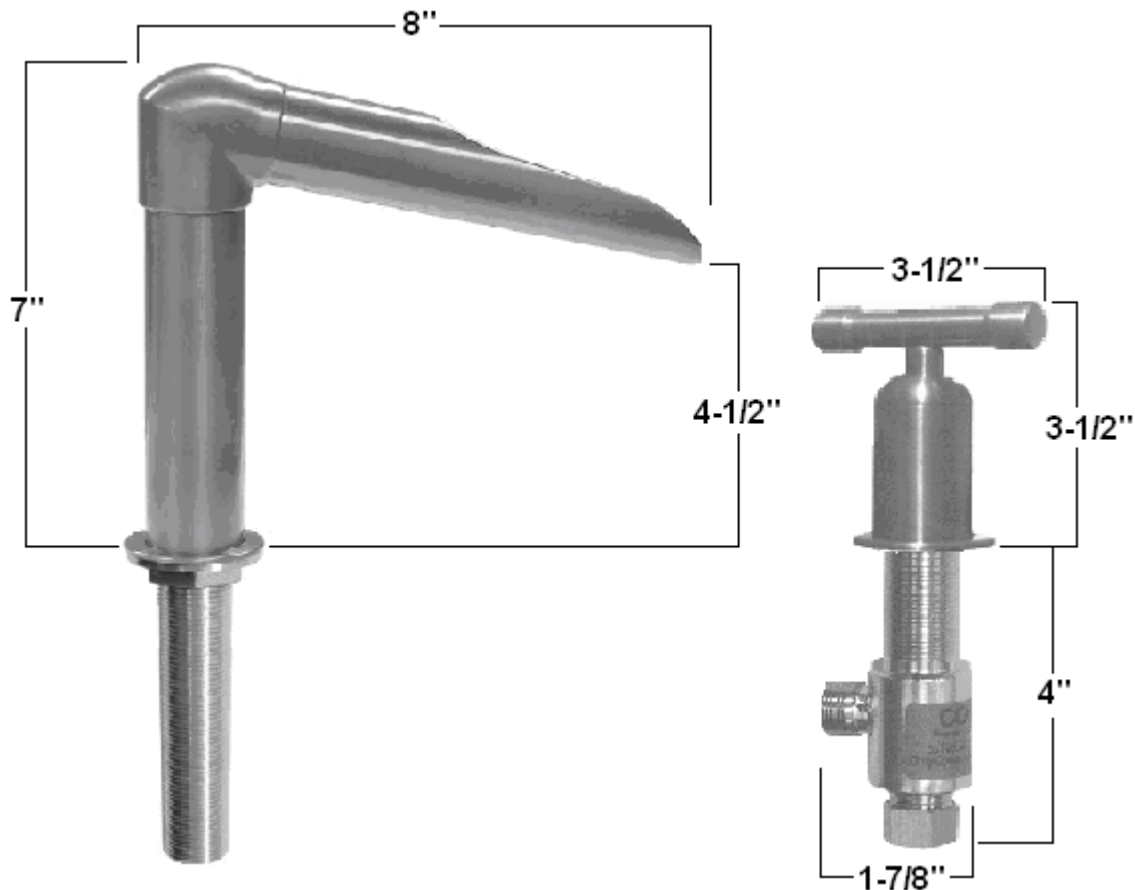

## PRODUCT SPECIFICATIONS

### Wherever Deck Mounted Tub Filler w/e-On Spout

### Facts

3/4" Quarter-turn Ceramic Cartridges

Tee included (not shown)

IAPMO Approved

Available in Four Standard Finishes (WaterBridge Collection)

Rustic Copper (RC)	Oil Rubbed Bronze (ORB)
Rustic Nickel (RN)	Pizzazz Nickel (PN)