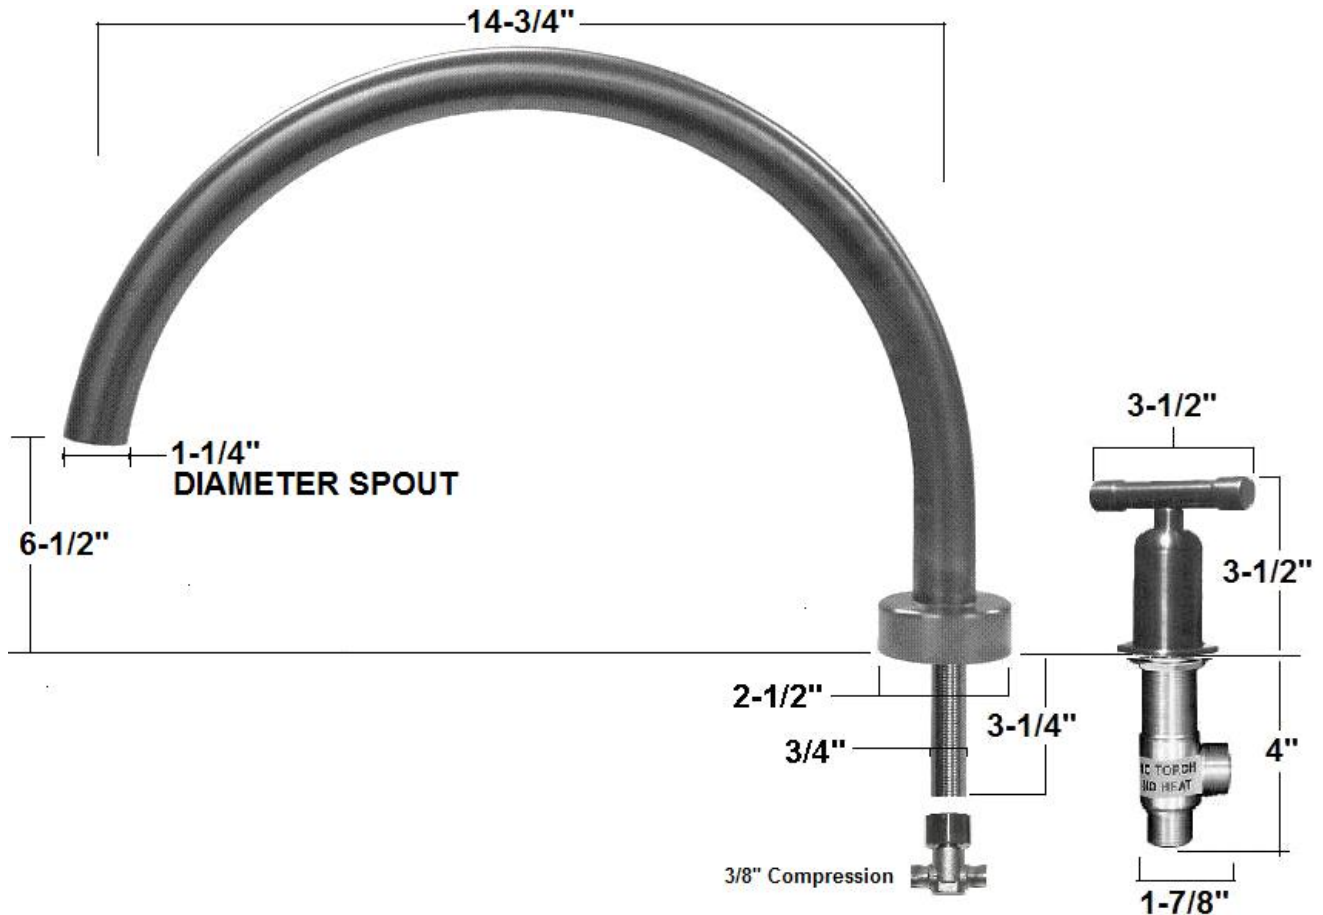

PRODUCT SPECIFICATIONS

WHEREVER - ROMAN TUB FILLER - DECK MOUNTED (WE RTF DM)

FACTS

Spout and two valves - Hot & Cold volume controls

3/4" Quarter-turn Ceramic Cartridges

Volume Controls may be placed anywhere on deck or even wall - "WhereEver"
(holes should be drilled at 1-1/4" - trim ring covers gap)

Tee connector to spout (included - see above)

Spout does not swivel

IAPMO Approved

Optional Offset Lever Handles and Cross Handles Available

Available in Four Standard Finishes (WaterBridge Collection)

Rustic Copper (RC)	Oil Rubbed Bronze (ORB)
Rustic Nickel (RN)	Pizzazz Nickel (PN)