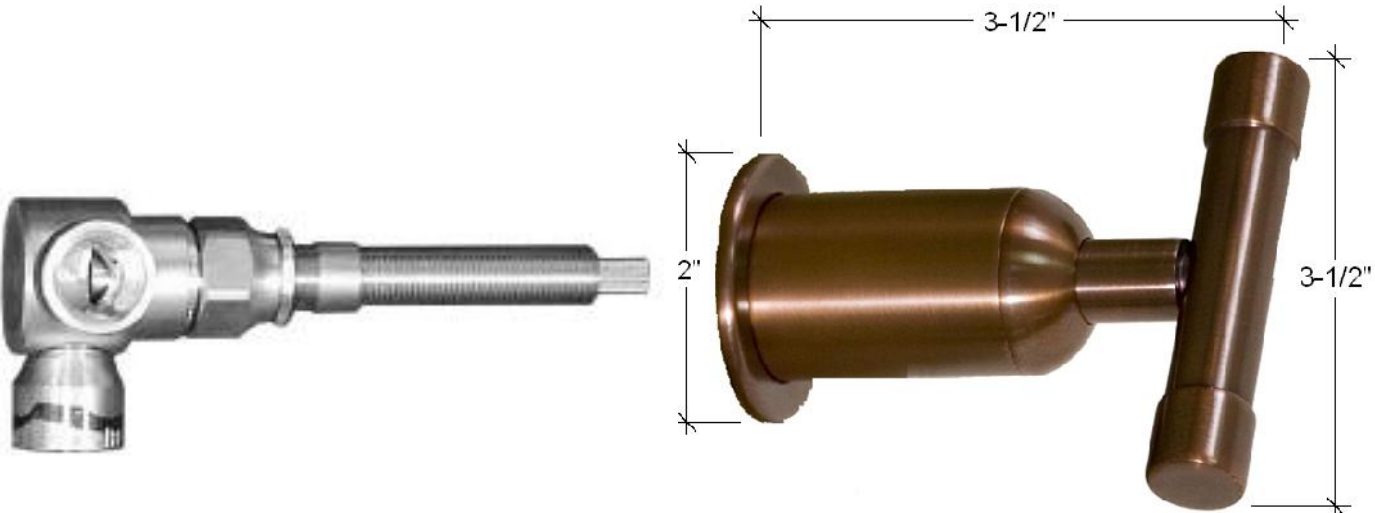

UPDATED
VERSION
OCT 2009

PRODUCT SPECIFICATIONS

**WHEREVER - WALL MOUNT LAV (WE-LAV-WM-9)
(SPOUT & TWO HANDLES)**

FACTS

Spout and two valves - Hot & Cold volume controls

1/2" Quarter-turn Ceramic Cartridges

Volume Controls may be placed anywhere on wall or deck - "WhereEver"

(No TEE is included for H/C mixed supply line to spout)

IAPMO Approved

Optional Offset Lever Handles and Cross Handles Available

Available in Four Standard Finishes (WaterBridge Collection)

Rustic Copper (RC) Oil Rubbed Bronze (ORB)

Rustic Nickel (RN) Pizzazz Nickel (PN)

Custom finishes available as special order

UPDATED
VERSION
OCT 2009

PRODUCT SPECIFICATIONS

**WHEREVER - WALL MOUNT LAV (WE-LAV-WM-9)
(SPOUT & TWO HANDLES)**

Pictures are not to scale

1/2" in-wall corner valve

Volume control trim

Deck Mount valves are also available