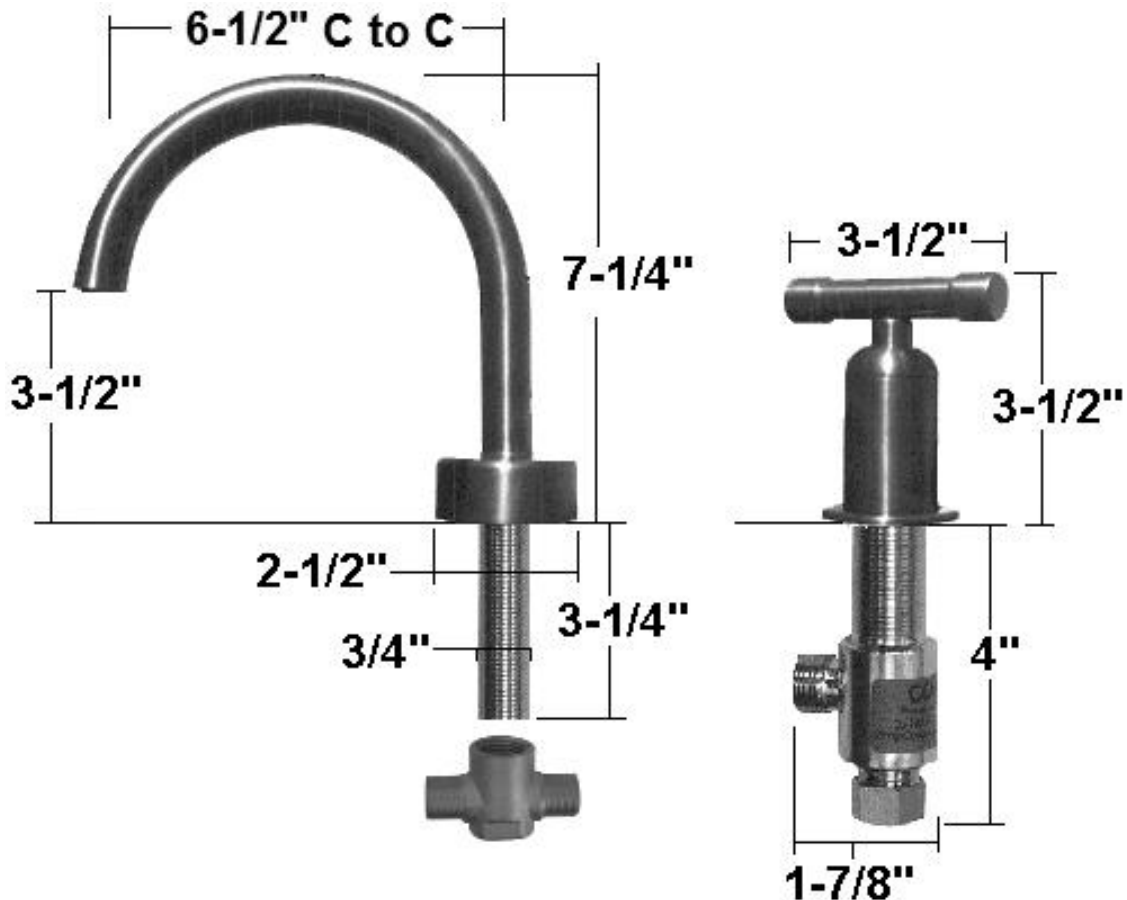

UPDATED
VERSION
JAN 2011

PRODUCT SPECIFICATIONS

WHEREVER DECK MOUNT LAV (WE LAV DM)

FACTS

Solid copper & brass Spout and two hot & cold Volume Controls
Volume Controls may be placed anywhere on deck
(Spout does not swivel)

1/2" Quarter-turn Ceramic Cartridges
TEE and 12" supply lines (included)
Matching Lift & Turn Drain (included)
IAPMO Approved

Optional Offset Lever Handles and Cross Handles Available

Available in Four Standard Finishes (WaterBridge/WherEver Collections)