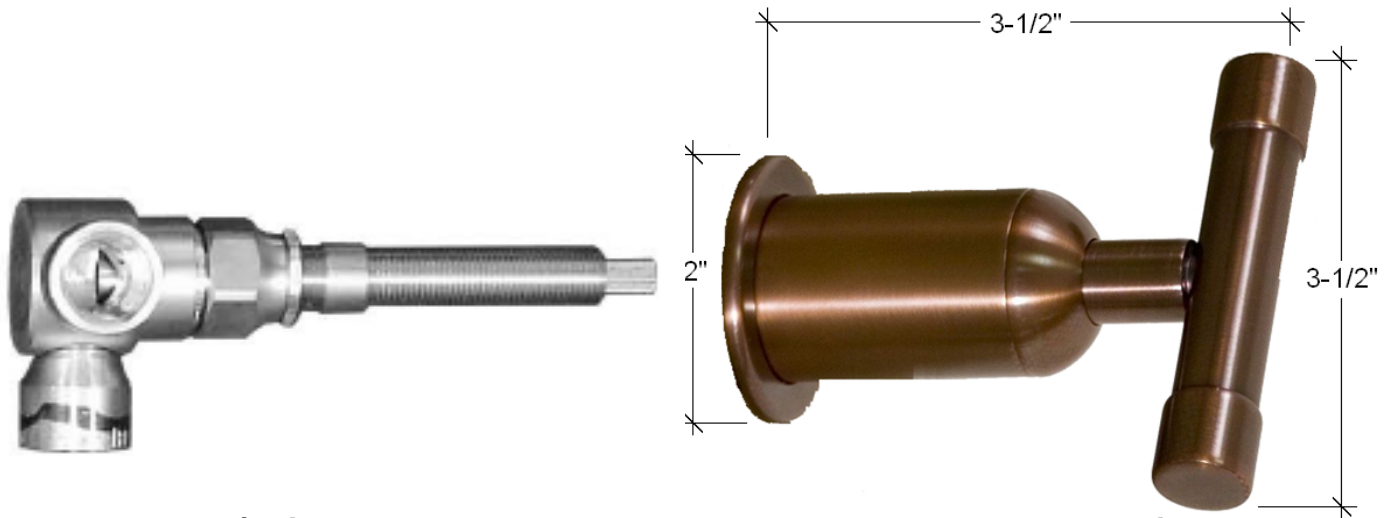

## PRODUCT SPECIFICATIONS

WHEREVER - WALL MOUNT LAV (WE-LAV-WM-9)  
(SPOUT & TWO HANDLES)

### FACTS

**Wherever Wall Mount Lav set**

**(Spout and two valves - Hot & Cold volume controls)**

**Volume Controls may be placed anywhere on deck or wall - "WhereEver"**

**(No TEE is included for H/C mixed supply line to spout)**

Pictures are not to scale  
Deck Mount valves are also available

1/2" in-wall corner valve

Volume control trim