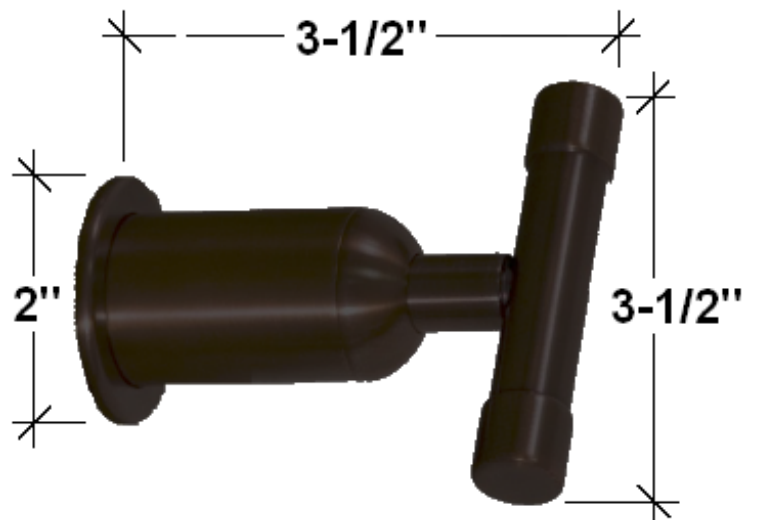

UPDATED
VERSION
SEP 2009

PRODUCT SPECIFICATIONS

WHEREVER - WALL MOUNT LAV (WE-LAV-WM)
(SPOUT & TWO HANDLES)

FACTS

Wherever Wall Mount Lav set

(Spout and two valves - Hot & Cold volume controls)

Volume Controls may be placed anywhere on deck or wall - "WhereEver"

(No TEE is included for H/C mixed supply line to spout)

IAPMO Approved

Available in Four Standard Finishes (WaterBridge Collection)

Rustic Copper (RC) Oil Rubbed Bronze (ORB)

Rustic Nickel (RN) Pizzazz Nickel (PN)

1/2" in-wall corner valve

Volume control trim