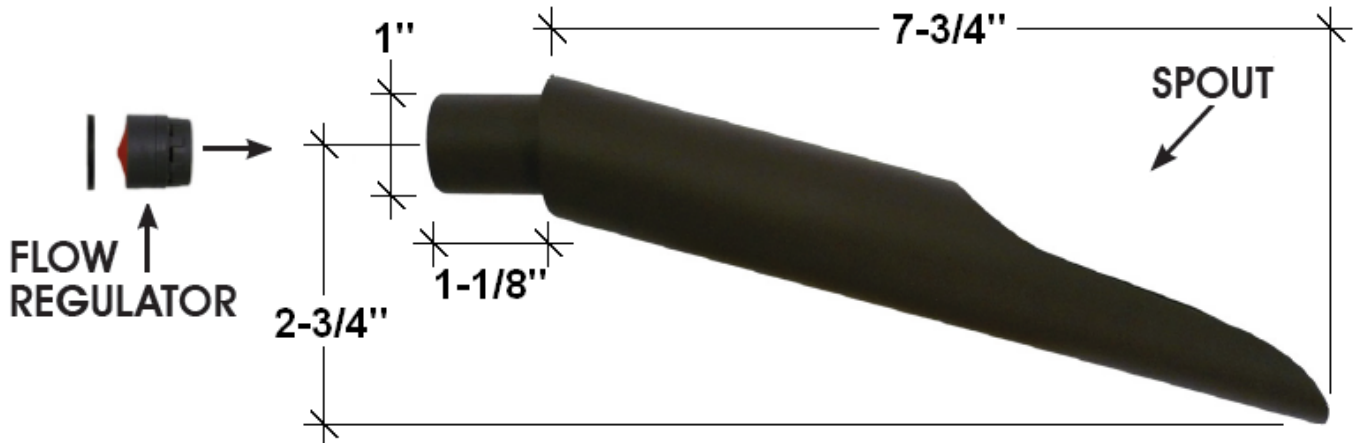

UPDATED
VERSION
SEP 2009

PRODUCT SPECIFICATIONS

WHEREVER - WALL MOUNT LAV (WE-LAV-WM)
(SPOUT & TWO HANDLES)

FACTS

Wherever Wall Mount Lav set

(Spout and two valves - Hot & Cold volume controls)

Volume Controls may be placed anywhere on deck or wall - "WhereEver"

(No TEE is included for H/C mixed supply line to spout)

IAPMO Approved

Available in Four Standard Finishes (WaterBridge Collection)

Rustic Copper (RC) Oil Rubbed Bronze (ORB)

Rustic Nickel (RN) Pizzazz Nickel (PN)

1/2" in-wall corner valve

Volume control trim