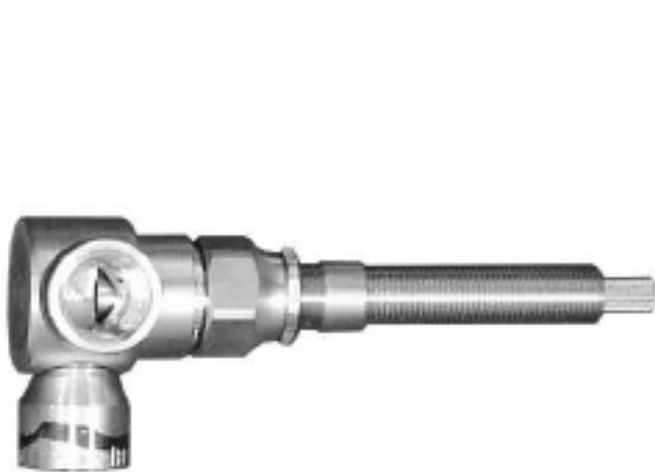

UPDATED
VERSION
SEP 2009

PRODUCT SPECIFICATIONS

WHEREVER - WALL MOUNT LAV (WE-LAV-WM)
(SPOUT & TWO HANDLES)

FACTS

Wherever Wall Mount Lav set

(Spout and two valves - Hot & Cold volume controls)

Volume Controls may be placed anywhere on deck or wall - "WhereEver"

(No TEE is included for H/C mixed supply line to spout)

IAPMO Approved

Available in Four Standard Finishes (WaterBridge Collection)

Rustic Copper (RC) Oil Rubbed Bronze (ORB)

Rustic Nickel (RN) Pizzazz Nickel (PN)

1/2" in-wall corner valve

Volume control trim