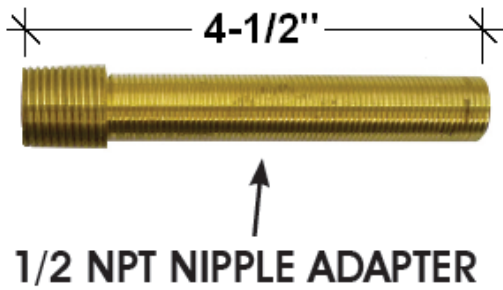

UPDATED
VERSION
SEP 2009

Pictures are not to scale
Deck Mount valves are also available

1/2" in-wall corner valve

Volume control trim