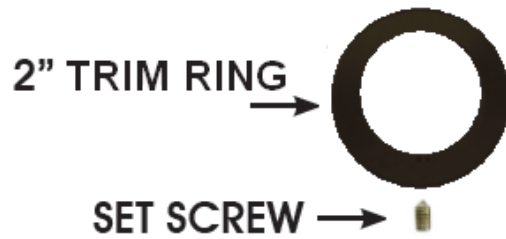

UPDATED
VERSION
SEP 2009

Pictures are not to scale
Deck Mount valves are also available

1/2" in-wall corner valve

Volume control trim