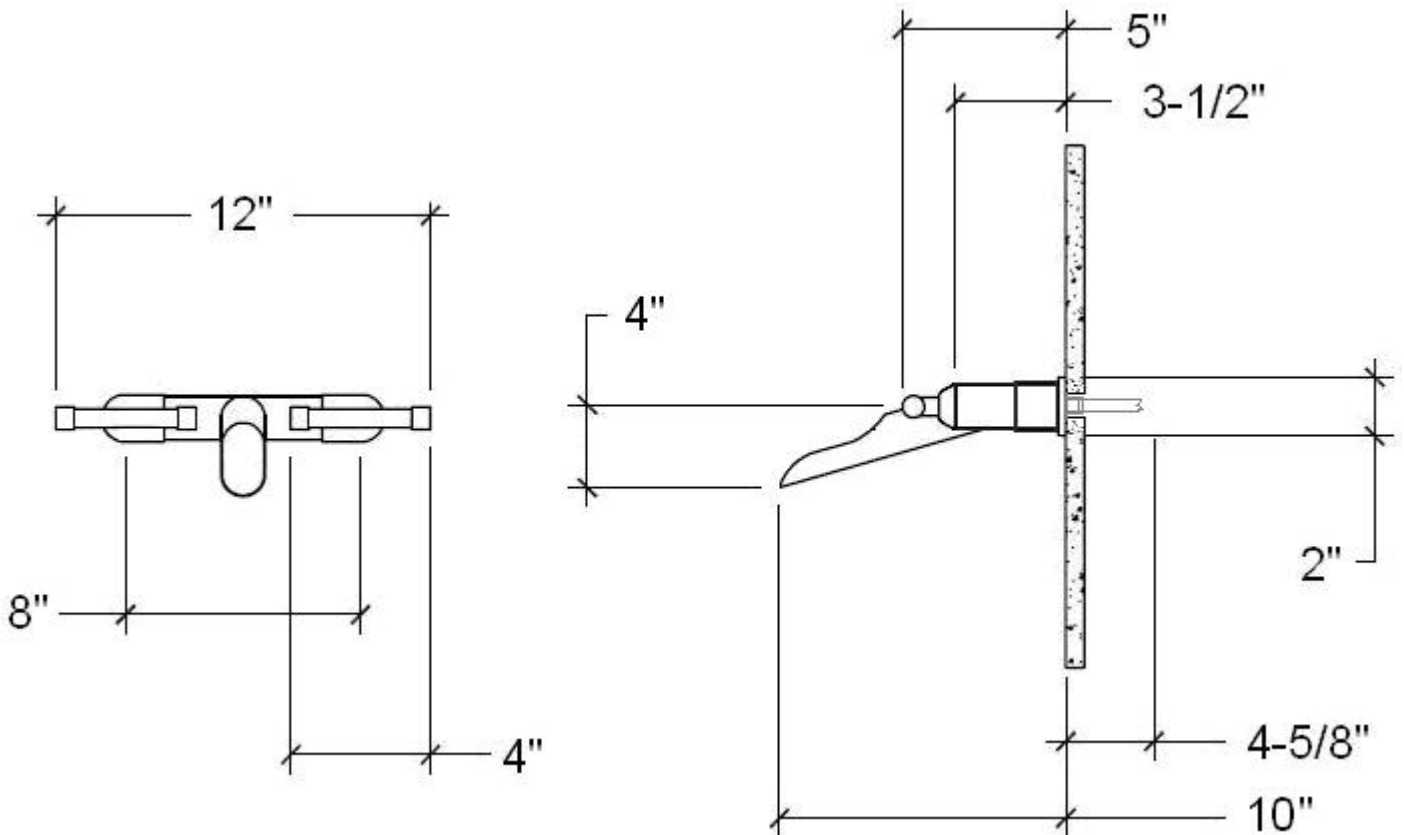

UPDATED
VERSION
SEPT 2008

PRODUCT SPECIFICATIONS
WATERBRIDGE ROMAN TUB FILLER - WALL MOUNT (WB RTF WM)

PRODUCT SPECIFICATIONS

WATERBRIDGE ROMAN TUB FILLER - WALL MOUNT (WB RTF WM)

FACTS

1/2" Compression Fitting

3/4" Quarter-turn Ceramic Cartridges

Copper Mounting Template included

IAPMO Approved

Available in Four Standard Finishes (WaterBridge Collection)

Rustic Copper (RC)	Oil Rubbed Bronze (ORB)
Rustic Nickel (RN)	Pizzazz Nickel (PN)