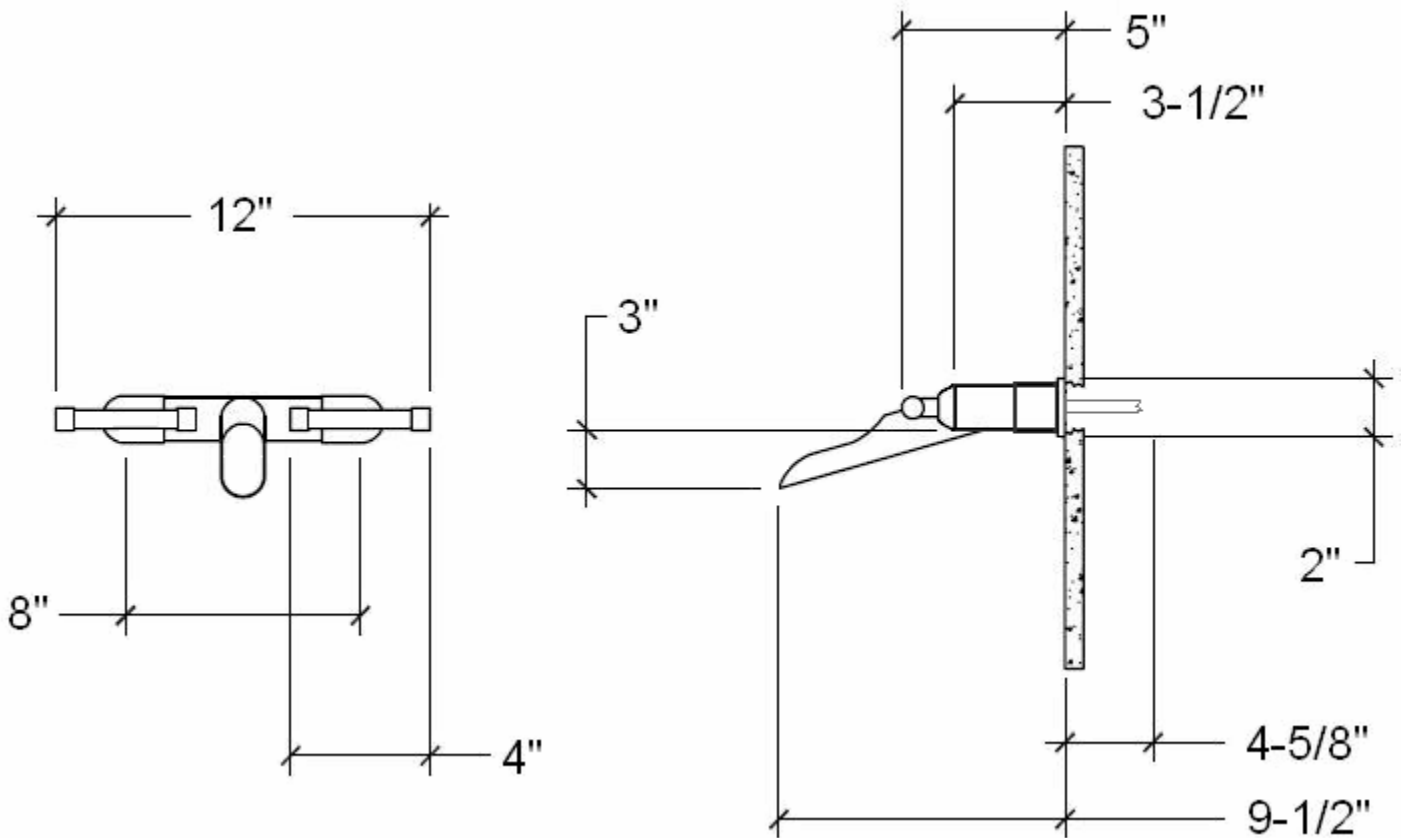

UPDATED
VERSION
APR 2008

PRODUCT SPECIFICATIONS
WATERBRIDGE LAV - WALL MOUNT (WB LAV WM)
(WITH COMPRESSION FITTINGS)

FACTS

1/2" Compression Fitting

1/2" Quarter-turn Ceramic Cartridges

IAPMO Approved

Available in Four Standard Finishes (WaterBridge Collection)