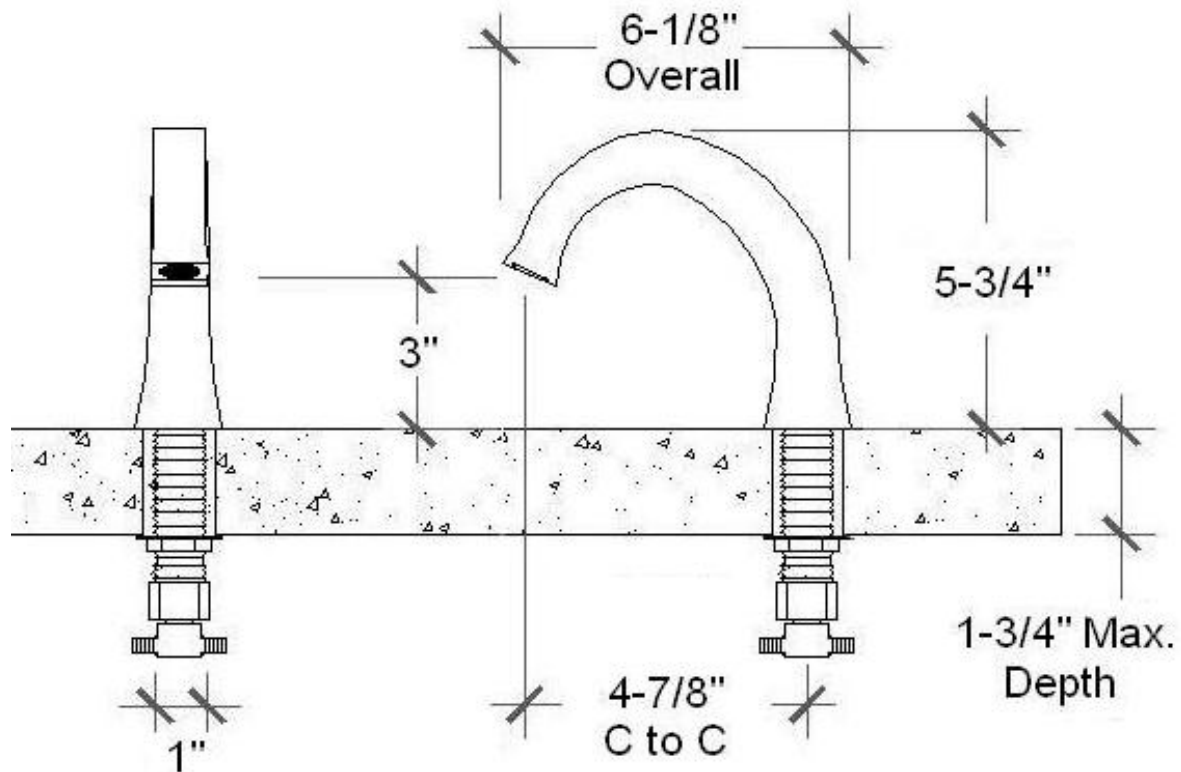

## PRODUCT SPECIFICATIONS

### SANS HANDS C i X X DECK MOUNT SHORT (SANS-CX-DM-S)