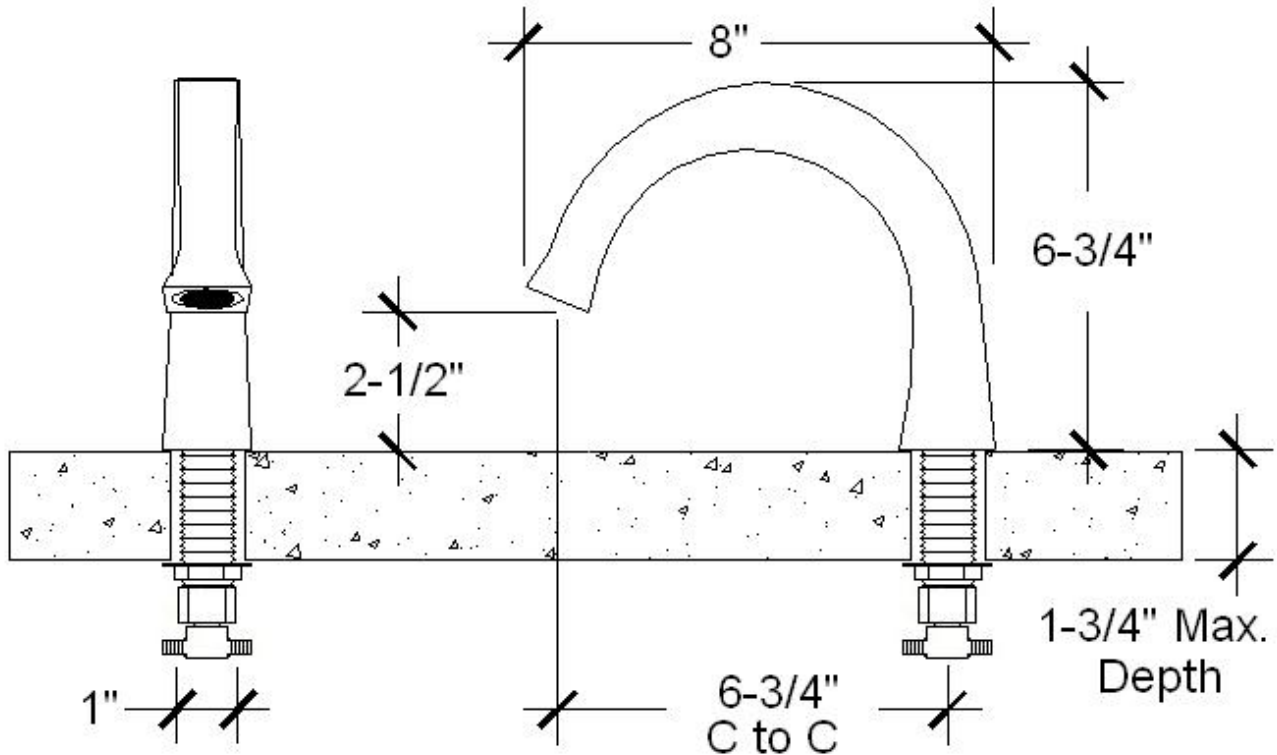

PRODUCT SPECIFICATIONS

SANS HANDS C i X X DECK MOUNT TALL (SANS-CX-DM-T)

FACTS

Unique Hand Forged Construction (Solid Brass or Solid Stainless Steel)

Sans Hands set comes with Spout & Sans Hands Sensor Kit (see below)

AC Adapter or Battery pack options (Four "D" Batteries Not Included)

IAPMO Approved

Drill holes at 1-1/8" for valves and spout (max. counter thickness = 1-3/4")

TEE included

IAPMO Approved

Available in Two Standard Finishes (CiXX Collection)

Brass (- B)

Stainless Steel (- S)