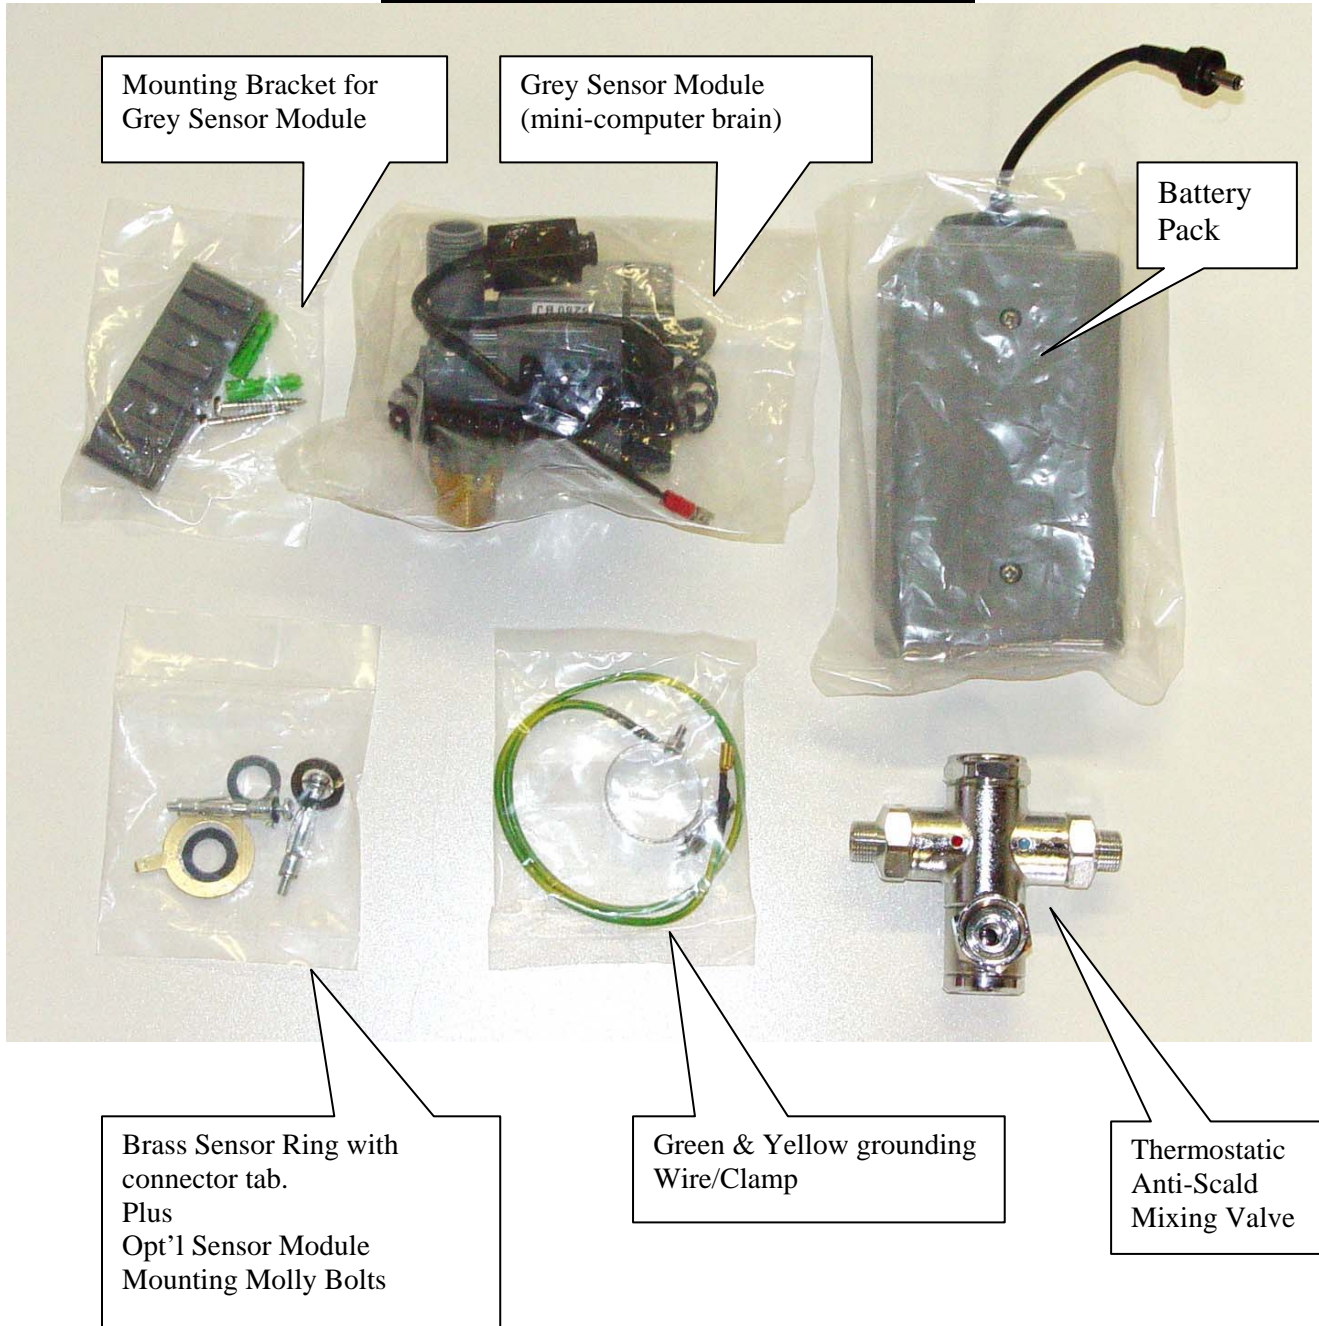

PRODUCT SPECIFICATIONS

e-ON Sans Hands Deck Mount

Facts

1/2" Supply Lines inside 1" O.D. All-thread

3/8" Compression Fitting

IAPMO Approved

Available in Four Standard Finishes (WaterBridge Collection)

Rustic Copper Oil Rubbed Bronze

Rustic Nickel Pizzazz Nickel

Comes Complete with Sans Hands Installation Kit

Sans Hands Installation Kit Contents

**NOTE: Four "D" Batteries Not Included
AC Adapter version also available**

Sonoma Forge, 133 Copeland Street, Petaluma, CA 94952
T (800) 330-5553 T (707) 789-9130 F (707)789-9201
www.sonomaforge.com info@sonomaforge.com