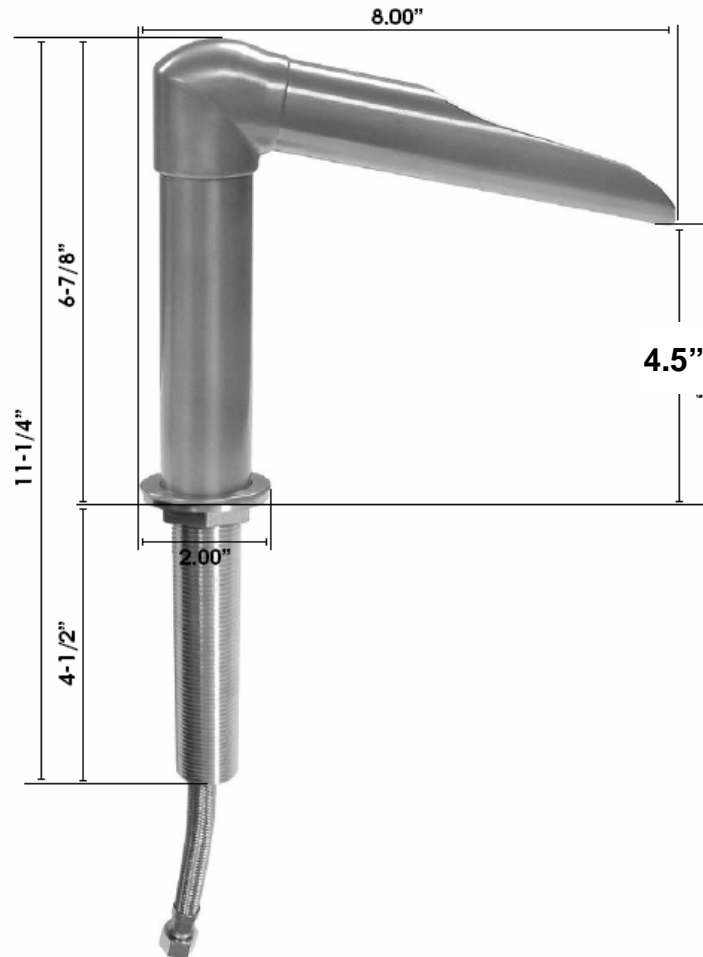

PRODUCT SPECIFICATIONS

e-ON Sans Hands Deck Mount

Facts

1/2" Supply Lines inside 1" O.D. All-thread

3/8" Compression Fitting

IAPMO Approved

Available in Four Standard Finishes (WaterBridge Collection)

Rustic Copper Oil Rubbed Bronze

Rustic Nickel Pizzazz Nickel

Comes Complete with Sans Hands Installation Kit

Sans Hands Installation Kit Contents

**NOTE: Four "D" Batteries Not Included
AC Adapter version also available**

Sonoma Forge, 133 Copeland Street, Petaluma, CA 94952
T (800) 330-5553 T (707) 789-9130 F (707)789-9201
www.sonomaforge.com info@sonomaforge.com