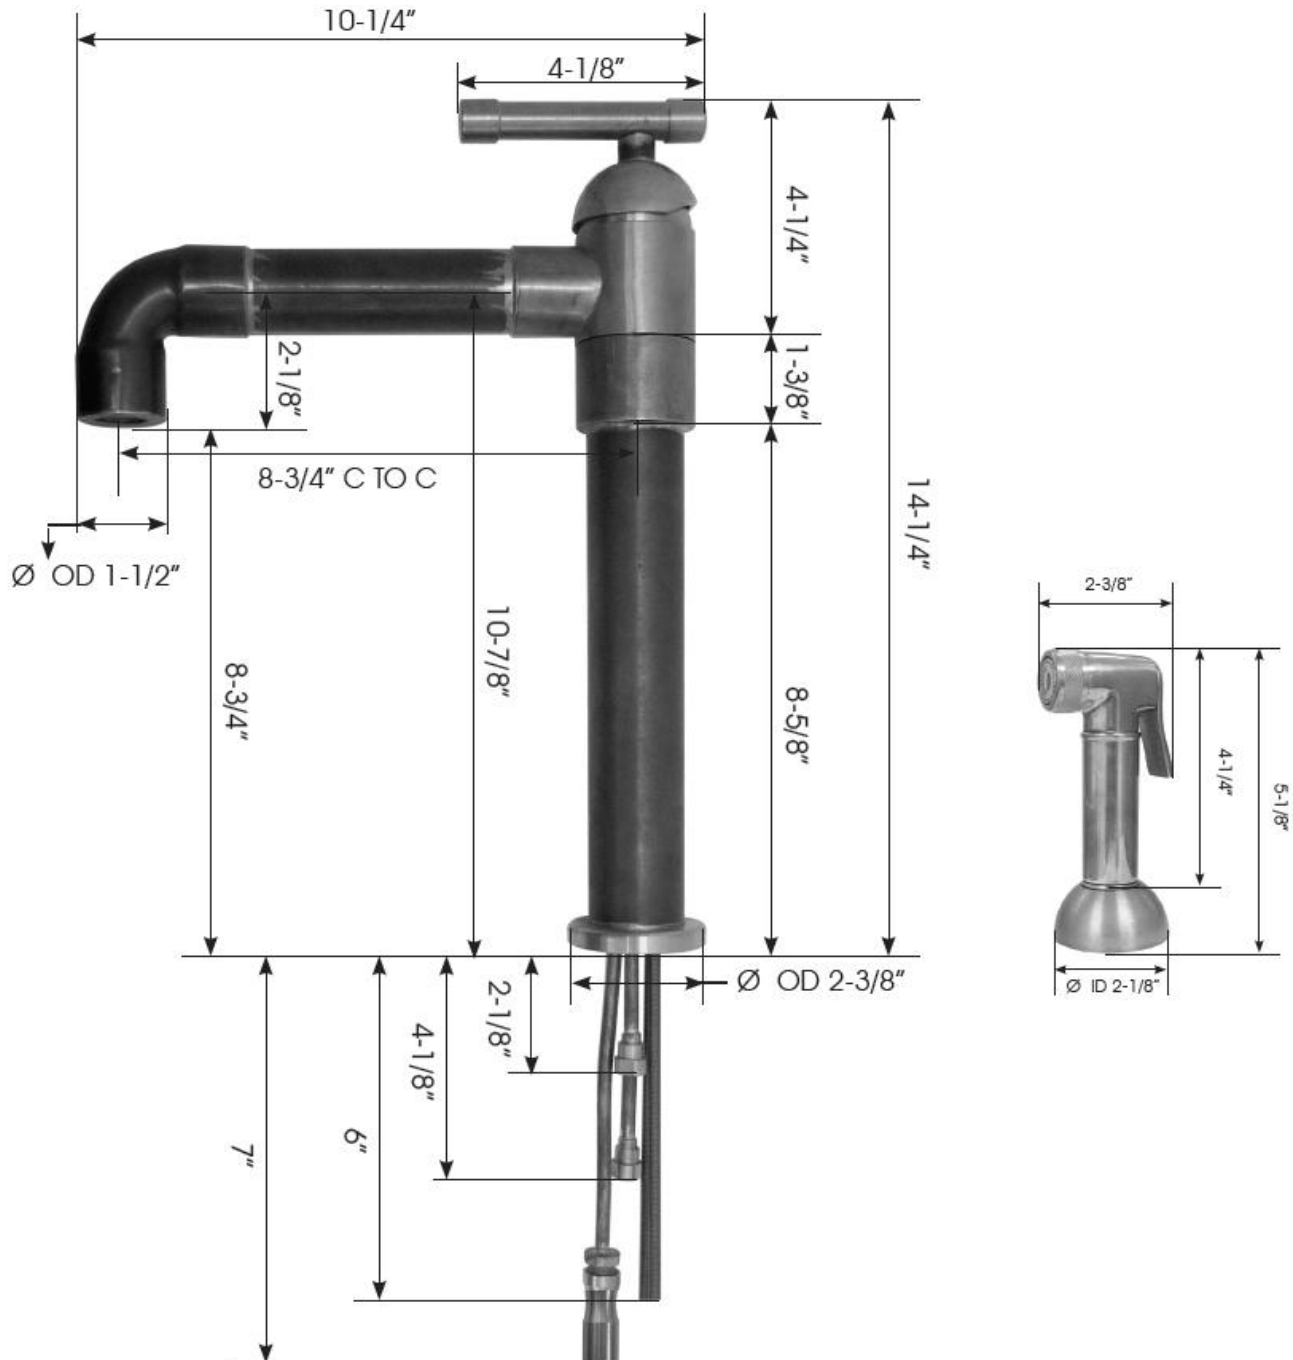

UPDATED
VERSION
MAY 2011

PRODUCT SPECIFICATIONS

BRUT DOUBLE MAGNUM (LBO-BRUT-MM-)

BRUT DOUBLE MAGNUM with SIDE SPRAY (LBO-BRUT-MM-W/SP-)

UPDATED
VERSION
MAY 2011

PRODUCT SPECIFICATIONS
BRUT DOUBLE MAGNUM (LBO-BRUT-MM-)
BRUT DOUBLE MAGNUM with SIDE SPRAY (LBO-BRUT-MM-W/SP-)

FACTS

Single control deck mount bar or kitchen faucet with swivel spout

Optional Side Spray

Drill 1-3/8" diameter hole for installation

2-1/2" Trim ring included

4" Long Single Lever Control

Fitted with 2.2 GPM laminar aerator