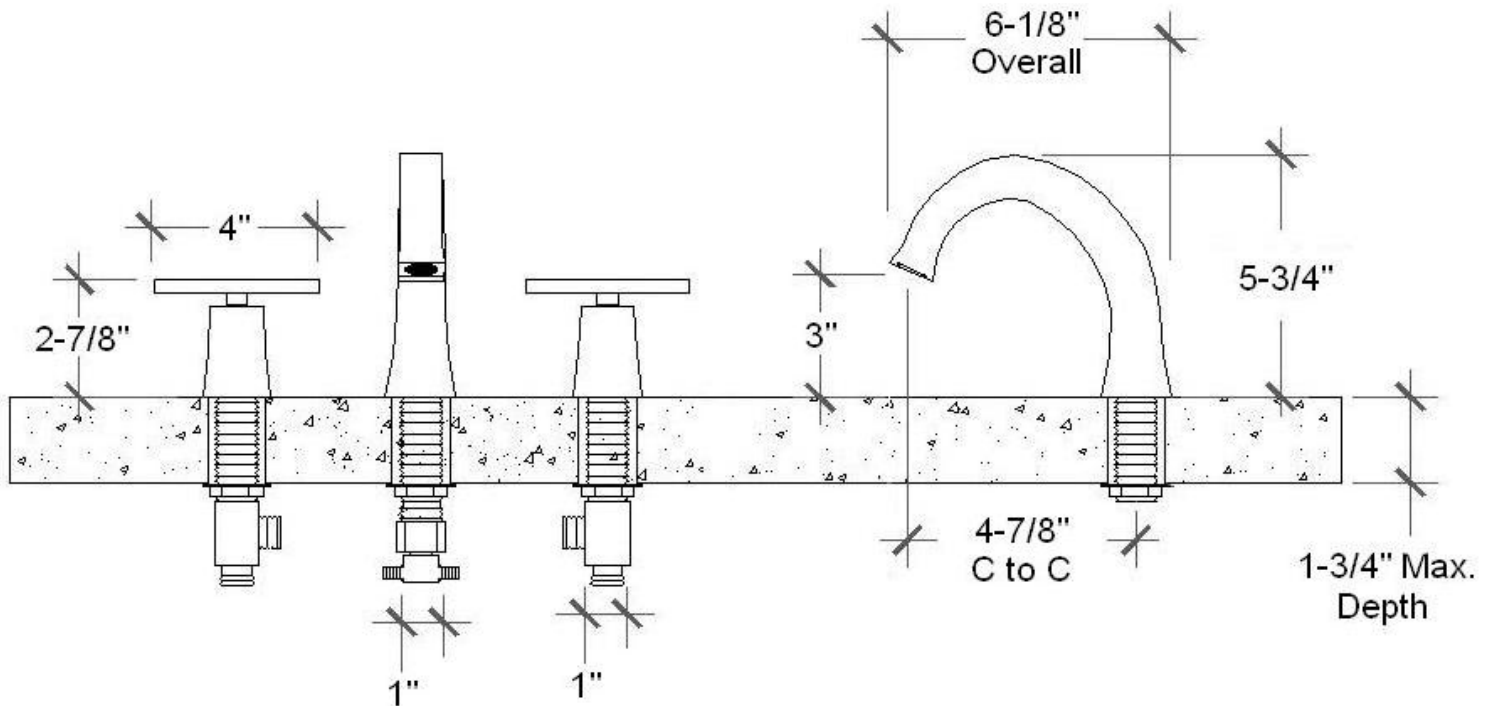

### **C i X X LAV DECK MOUNT SHORT (CX-LAV-DM-S)**

### FACTS

**Unique Hand Forged Construction (Solid Brass or Solid Stainless Steel)**

**4" Cross Handles**

**1/2" Quarter turn valves with ceramic cartridges included**

**1-5/8" x 1-3/4" escutcheon base**

**Drill holes at 1-1/8" for valves and spout (max. counter thickness = 1-3/4")**