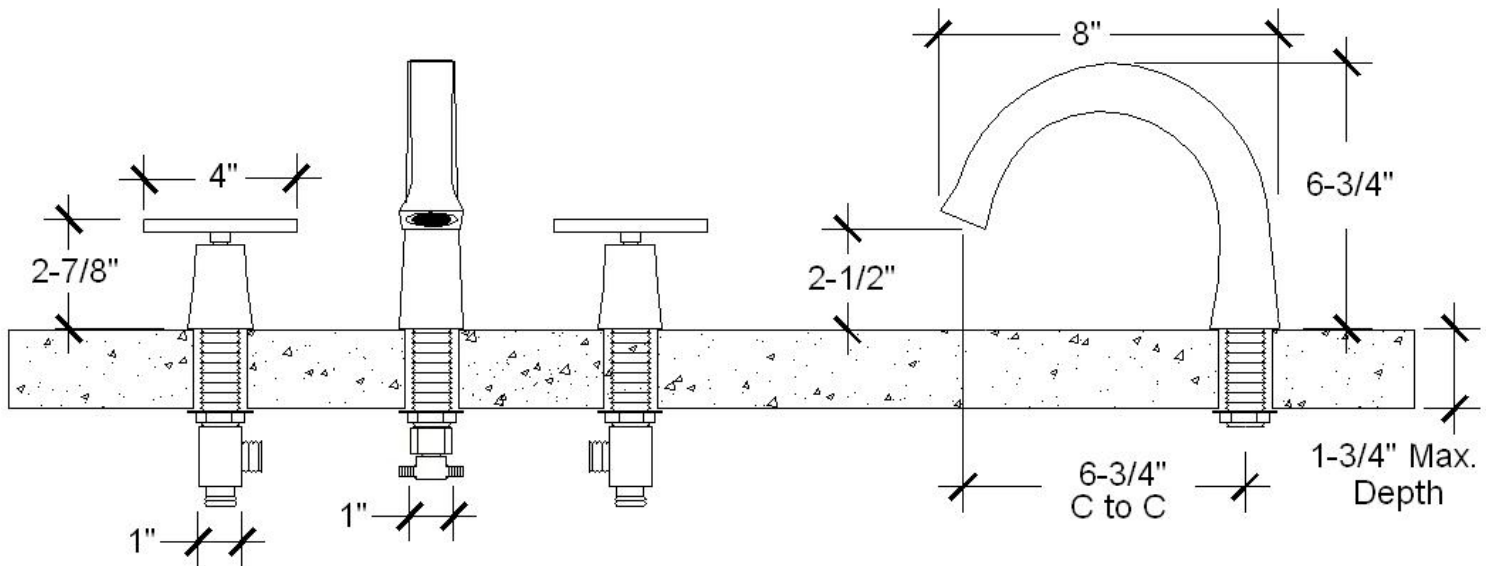

### FACTS

**Unique Hand Forged Construction (Solid Brass or Solid Stainless Steel)**

**4" Cross Handles**

**1/2" Quarter turn valves with ceramic cartridges included**

**1-5/8" x 1-3/4" escutcheon base**

**Drill holes at 1-1/8" for valves and spout (max. counter thickness = 1-3/4")**

### **FACTS**

**Unique Hand Forged Construction (Solid Brass or Solid Stainless Steel)**

**4" Cross Handles**

**1/2" Quarter turn valves with ceramic cartridges included**

**1-5/8" x 1-3/4" escutcheon base**