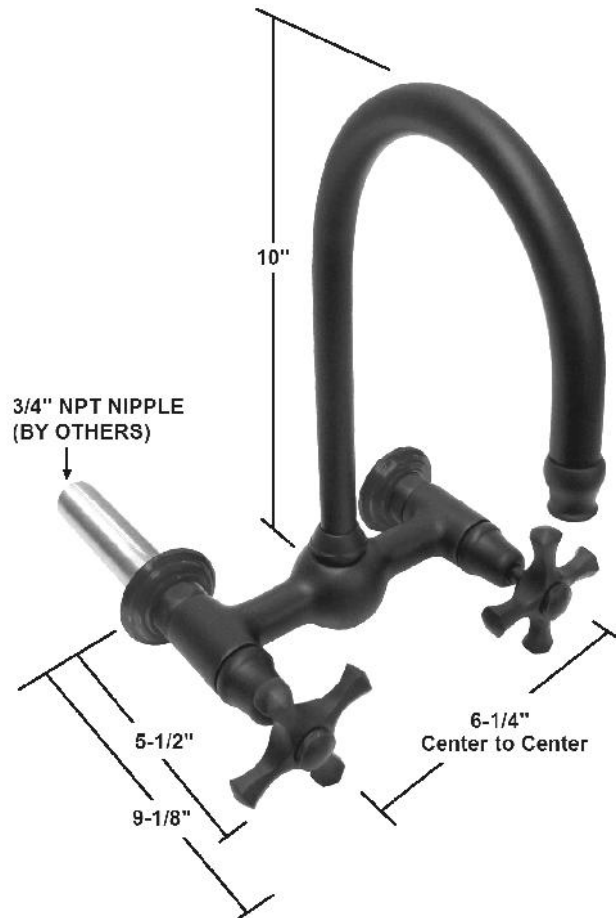

UPDATED
VERSION
FEB 2011

PRODUCT SPECIFICATIONS

BROWNSTONE BAR FAUCET – WALL MOUNT FIXED SPOUT (BS BAR FIX WM) SWIVEL SPOUT (BS BAR SWVL WM)

FACTS

Lav or Bar Faucet with Fixed or Swivel Spouts available
Compression fitting (to 3/4" nipple supplied by plumber) (Drain is not included)
Ceramic "Hot" and "Cold" Buttons (Metal "H" and "C" Buttons optional)
1/2" Quarter-turn Ceramic Cartridges
IAPMO Approved

UPDATED
VERSION
FEB 2011

PRODUCT SPECIFICATIONS

BROWNSTONE KITCHEN FAUCET – WALL MOUNT LARGE SWIVEL SPOUT (BS KITCH SWVL WM)

FACTS

Lav or Bar Faucet with Large Swivel Spout

Compression fitting (to 3/4" nipple supplied by plumber) (Drain is not included)

Ceramic "Hot" and "Cold" Buttons (Metal "H" and "C" Buttons optional)

1/2" Quarter-turn Ceramic Cartridges,

IAPMO Approved

Available In 3 Standard Finishes (Custom finishes available as special order)

Antique Bronze (AB)
Satin Nickel (SN)
Rustic Copper (RC)