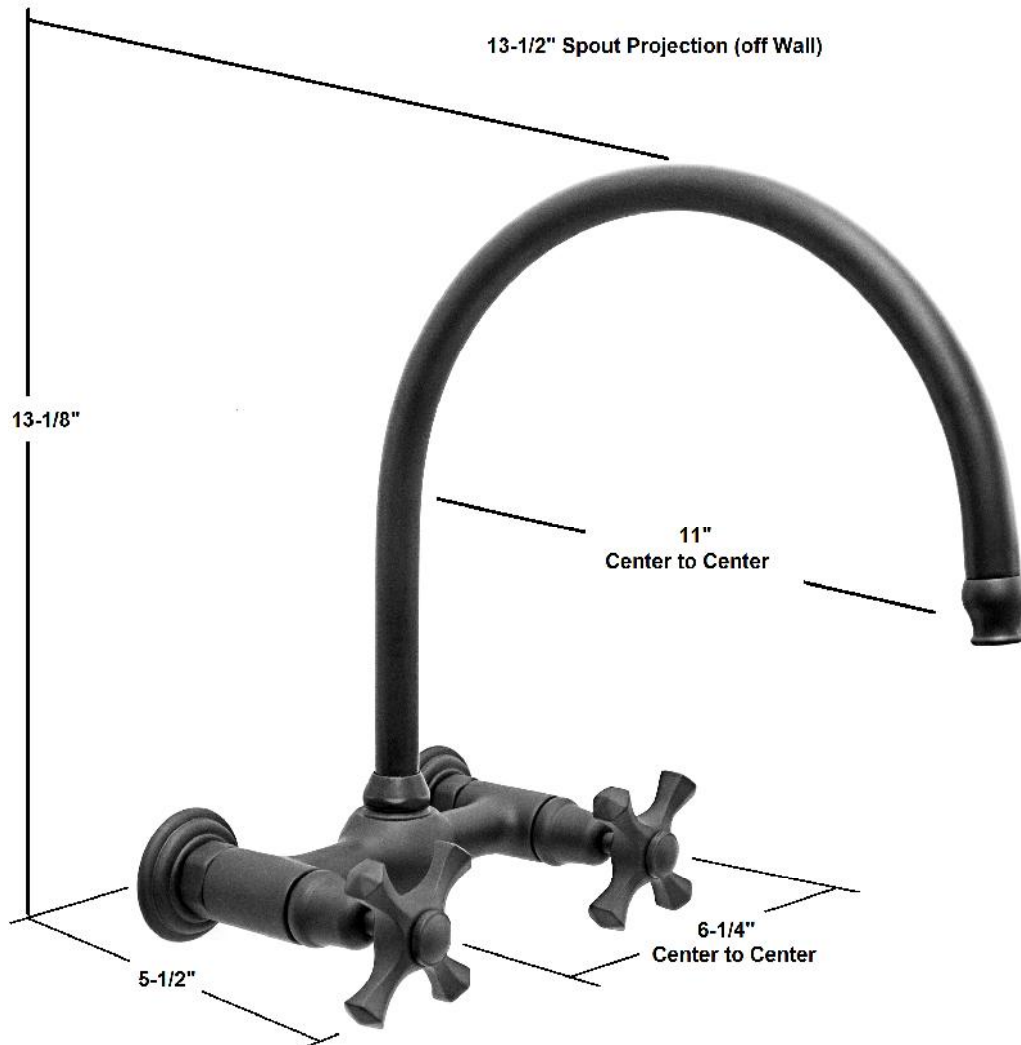

UPDATED
VERSION
FEB 2011

PRODUCT SPECIFICATIONS

BROWNSTONE BAR FAUCET – WALL MOUNT FIXED SPOUT (BS BAR FIX WM) SWIVEL SPOUT (BS BAR SWVL WM)

FACTS

Lav or Bar Faucet with Fixed or Swivel Spouts available
Compression fitting (to 3/4" nipple supplied by plumber) (Drain is not included)
Ceramic "Hot" and "Cold" Buttons (Metal "H" and "C" Buttons optional)
1/2" Quarter-turn Ceramic Cartridges
IAPMO Approved

UPDATED
VERSION
FEB 2011

PRODUCT SPECIFICATIONS

BROWNSTONE KITCHEN FAUCET – WALL MOUNT LARGE SWIVEL SPOUT (BS KITCH SWVL WM)

FACTS

Lav or Bar Faucet with Large Swivel Spout

Compression fitting (to 3/4" nipple supplied by plumber) (Drain is not included)

Ceramic "Hot" and "Cold" Buttons (Metal "H" and "C" Buttons optional)

1/2" Quarter-turn Ceramic Cartridges,

IAPMO Approved

Available In 3 Standard Finishes (Custom finishes available as special order)

Antique Bronze (AB)
Satin Nickel (SN)
Rustic Copper (RC)