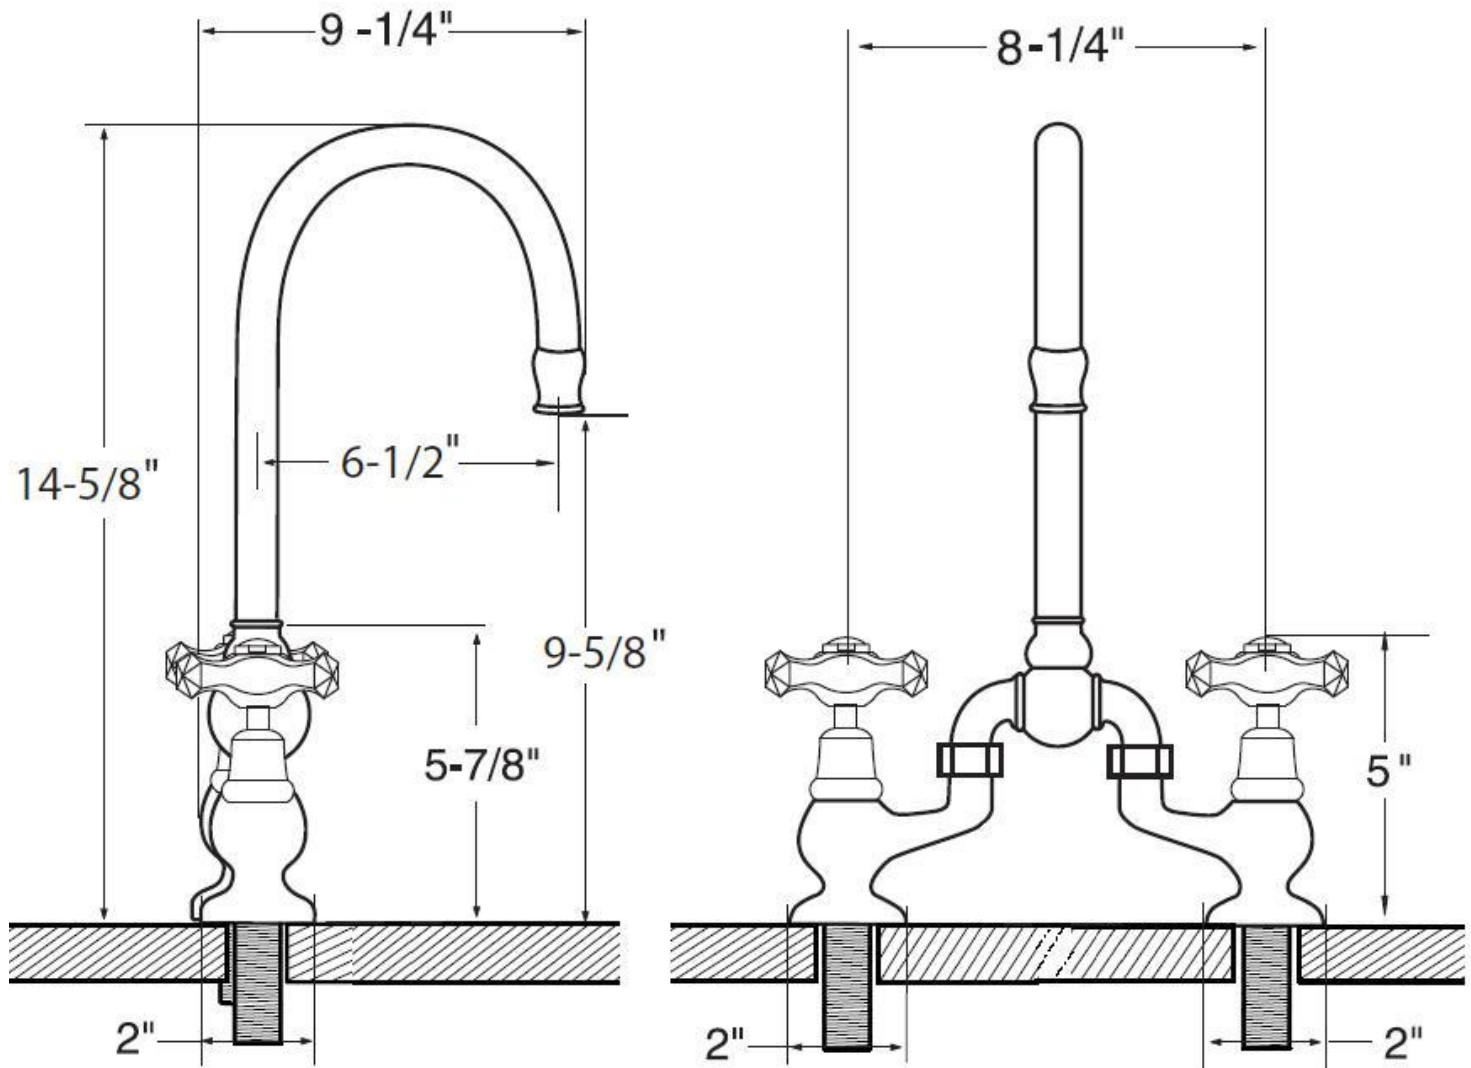

#### **FACTS**

Bar or Kitchen Faucet with Swivel Spout

Ceramic "Hot" and "Cold" Buttons (Metal "H" and "C" Buttons optional)

Quarter-Turn Ceramic Cartridges

3/4" O.D. All-thread connection (holes should be drilled at 7/8" to 1")

## PRODUCT SPECIFICATIONS

### BROWNSTONE KITCHEN FAUCET WITH SWIVEL SPOUT (BS-KITCH)

UPDATED  
VERSION  
APR 2012

**BROWNSTONE KITCHEN FAUCET  
WITH EXTRA LARGE SWIVEL SPOUT  
(BS-KITCH-LG)**

**FACTS**

Bar or Kitchen Faucet with Large Swivel Spout  
Ceramic "Hot" and "Cold" Buttons (Metal "H" and "C" Buttons optional)  
Quarter-Turn Ceramic Cartridges  
3/4" O.D. All-thread connection (holes should be drilled at 7/8" to 1")  
IAPMO Approved