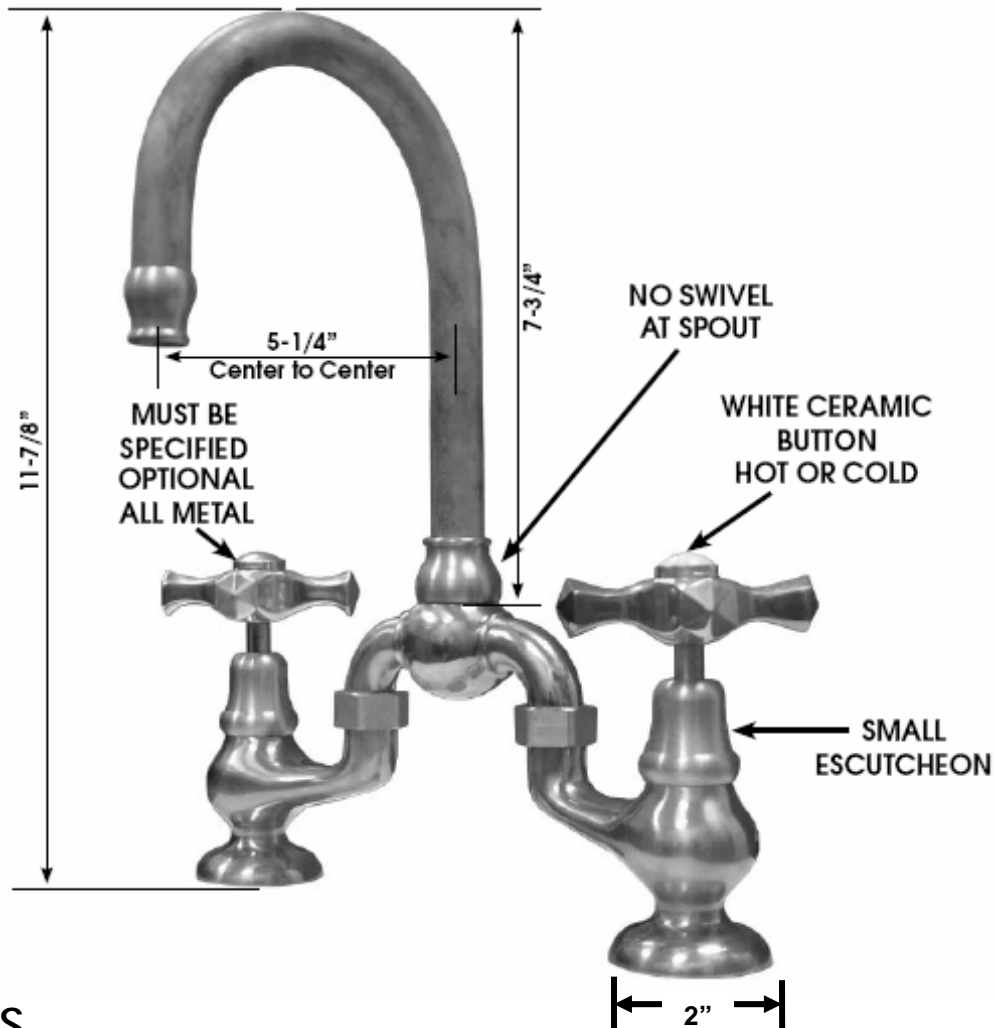

## PRODUCT SPECIFICATIONS

### BROWNSTONE BAR FAUCET

#### FACTS

3/4" O.D. All-thread connection  
(holes should be drilled at 7/8" to 1")

Ceramic Cartridges

Available In 3 Standard Finishes

Antique Bronze,

Satin Nickel

Rustic Copper