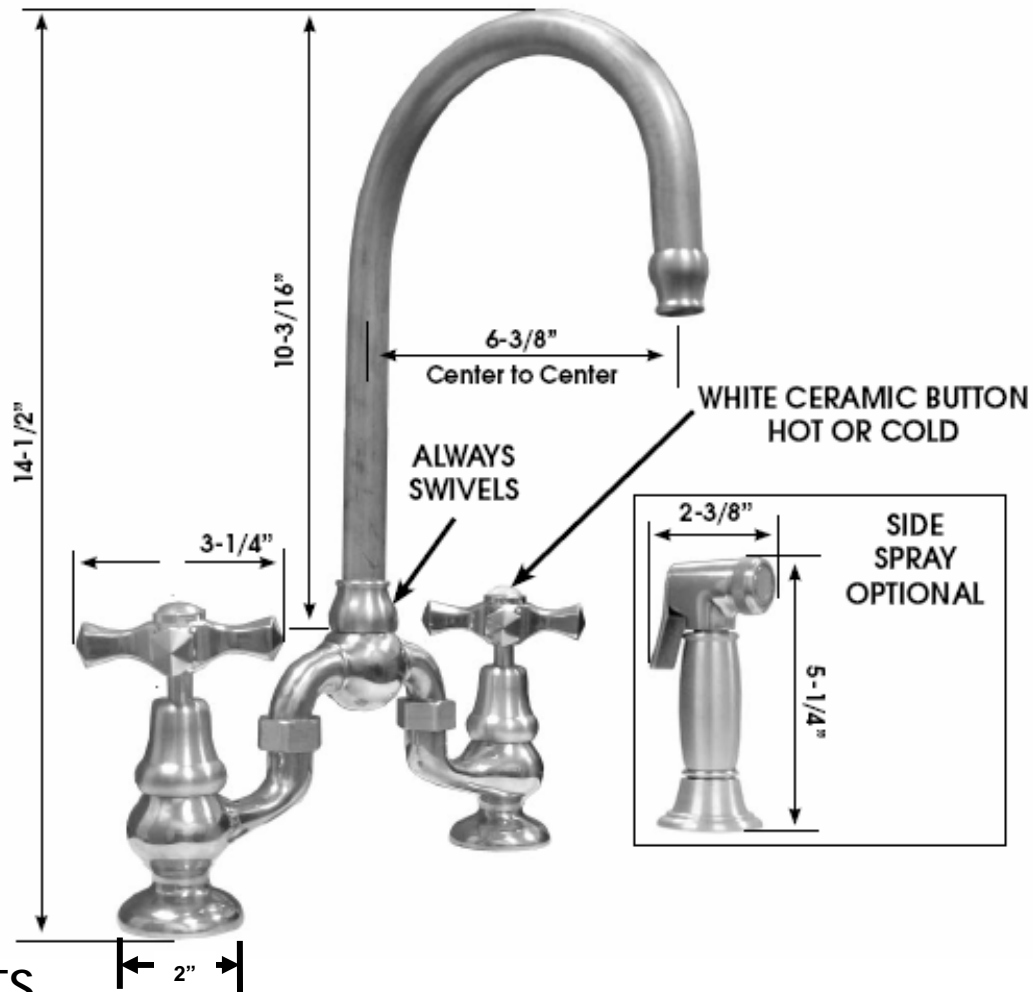

PRODUCT SPECIFICATIONS

BROWNSTONE KITCHEN FAUCET

FACTS

3/4" O.D. All-thread connection (8-3/16" center to center)
(holes should be drilled at 7/8" to 1")

Ceramic Cartridges

Optional Matching Side Spray

Available In 3 Standard Finishes