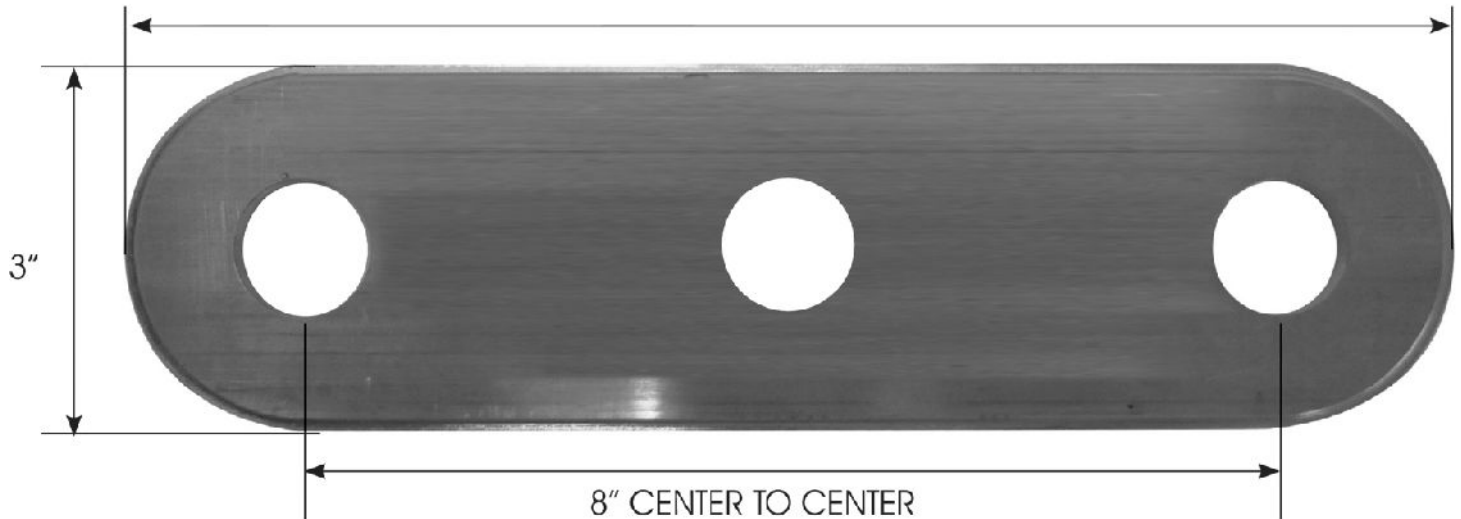

UPDATED
VERSION
OCT 2010

PRODUCT SPECIFICATIONS

WATERBRIDGE DECK PLATE – SINGLE HOLE

FACTS

Solid Brass Construction

For Single hole Lavs (WingNut, WE DM Spout, WE DM Eon Spout)

Available in Four Standard Finishes (WaterBridge Collection)

Rustic Copper (RC)	Oil Rubbed Bronze (ORB)
Rustic Nickel (RN)	Pizzazz Nickel (PN)

UPDATED
VERSION
OCT 2010

PRODUCT SPECIFICATIONS

WATERBRIDGE DECK PLATE – 2 HOLE

11"

FACTS

Solid Brass Construction

For 2 hole Lavs (8" on center) (WaterBridge DM, WE eON Spout w/ VC)

Available in Four Standard Finishes (WaterBridge Collection)

Rustic Copper (RC)	Oil Rubbed Bronze (ORB)
Rustic Nickel (RN)	Pizzazz Nickel (PN)

UPDATED
VERSION
OCT 2010

PRODUCT SPECIFICATIONS

WATERBRIDGE DECK PLATE – 3 HOLE

11"

FACTS

Solid Brass Construction

For 3 hole Lavs (8" on center) (WE LAV DM)

Available in Four Standard Finishes (WaterBridge Collection)

Rustic Copper (RC)

Oil Rubbed Bronze (ORB)

Rustic Nickel (RN)