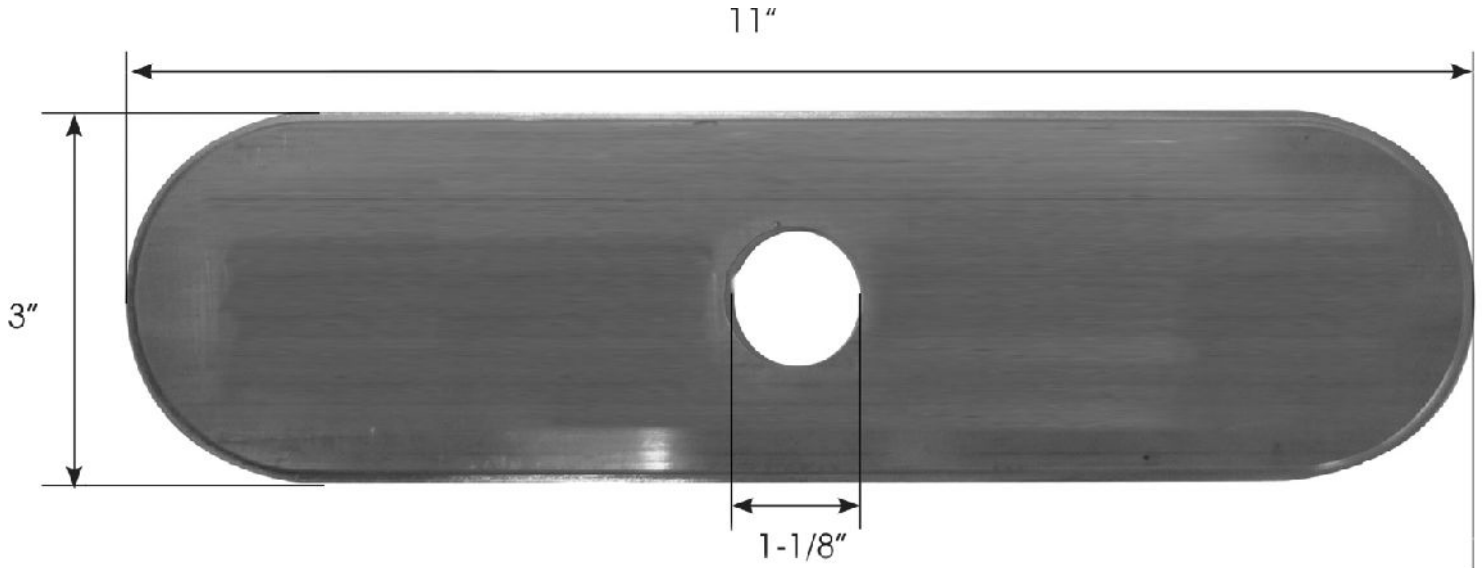

UPDATED
VERSION
OCT 2010

PRODUCT SPECIFICATIONS

WATERBRIDGE DECK PLATE – SINGLE HOLE

FACTS

Solid Brass Construction

For Single hole Lavs (WingNut, WE DM Spout, WE DM Eon Spout)

Available in Four Standard Finishes (WaterBridge Collection)

Rustic Copper (RC)	Oil Rubbed Bronze (ORB)
Rustic Nickel (RN)	Pizzazz Nickel (PN)

UPDATED
VERSION
OCT 2010

PRODUCT SPECIFICATIONS

WATERBRIDGE DECK PLATE – 2 HOLE

11"

FACTS

Solid Brass Construction

For 2 hole Lavs (8" on center) (WaterBridge DM, WE eON Spout w/ VC)

Available in Four Standard Finishes (WaterBridge Collection)

Rustic Copper (RC)	Oil Rubbed Bronze (ORB)
Rustic Nickel (RN)	Pizzazz Nickel (PN)

UPDATED
VERSION
OCT 2010

PRODUCT SPECIFICATIONS

WATERBRIDGE DECK PLATE – 3 HOLE

11"

FACTS

Solid Brass Construction

For 3 hole Lavs (8" on center) (WE LAV DM)

Available in Four Standard Finishes (WaterBridge Collection)

Rustic Copper (RC)

Oil Rubbed Bronze (ORB)

Rustic Nickel (RN)