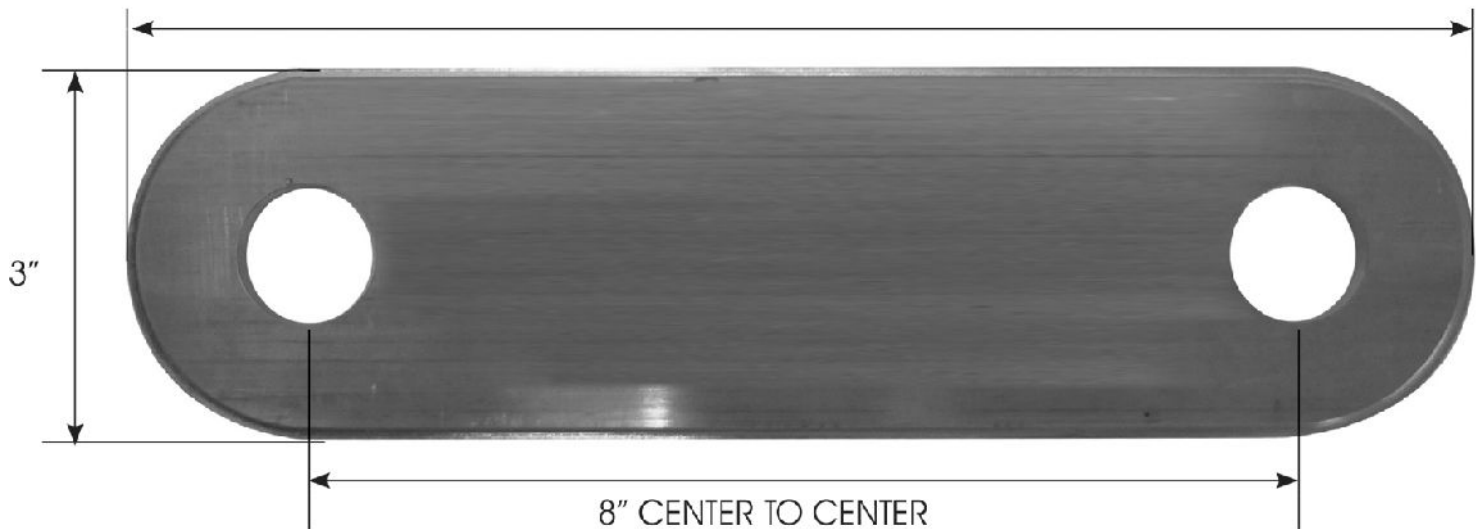

UPDATED
VERSION
OCT 2010

PRODUCT SPECIFICATIONS

WATERBRIDGE DECK PLATE – SINGLE HOLE

FACTS

Solid Brass Construction

For Single hole Lavs (WingNut, WE DM Spout, WE DM Eon Spout)

Available in Four Standard Finishes (WaterBridge Collection)

Rustic Copper (RC)	Oil Rubbed Bronze (ORB)
Rustic Nickel (RN)	Pizzazz Nickel (PN)

UPDATED
VERSION
OCT 2010

PRODUCT SPECIFICATIONS

WATERBRIDGE DECK PLATE – 2 HOLE

11"

FACTS

Solid Brass Construction

For 2 hole Lavs (8" on center) (WaterBridge DM, WE eON Spout w/ VC)

Available in Four Standard Finishes (WaterBridge Collection)

Rustic Copper (RC)	Oil Rubbed Bronze (ORB)
Rustic Nickel (RN)	Pizzazz Nickel (PN)

UPDATED
VERSION
OCT 2010

PRODUCT SPECIFICATIONS

WATERBRIDGE DECK PLATE – 3 HOLE

11"

FACTS

Solid Brass Construction

For 3 hole Lavs (8" on center) (WE LAV DM)

Available in Four Standard Finishes (WaterBridge Collection)

Rustic Copper (RC)

Oil Rubbed Bronze (ORB)

Rustic Nickel (RN)