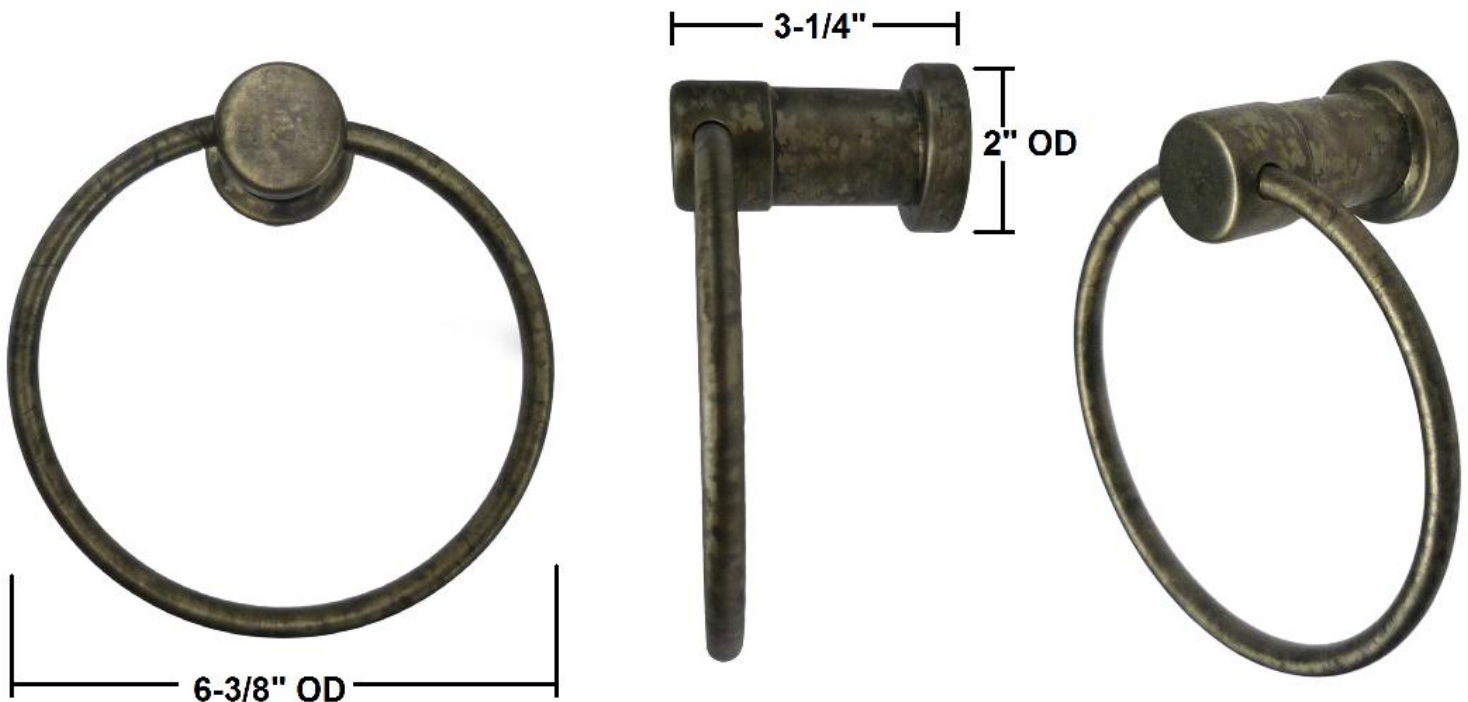

UPDATED  
VERSION  
MAR 2011

**PRODUCT SPECIFICATIONS**  
**WATERBRIDGE ACCESSORY - TOWEL RING**  
**(WB-ACC-TWLR)**

**FACTS**

Made of copper pipe and solid brass  
Mounting bracket & screws included

Available in Four Standard Finishes (WaterBridge Collection)

Rustic Copper	(RC)	Oil Rubbed Bronze	(ORB)
Rustic Nickel	(RN)	Pizzazz Nickel	(PN)

Custom Finishes Available by Special Order