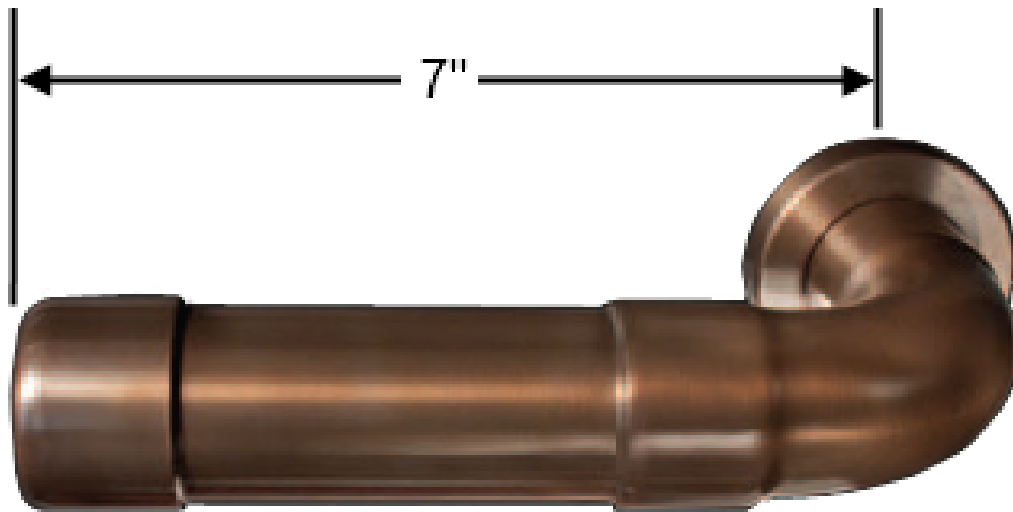

## PRODUCT SPECIFICATIONS WATERBRIDGE – SINGLE POST TP HOLDER

### FACTS

Constructed of 1-1/4" Copper Pipe

3-1/4" From wall to center of Post

2" Trim ring (similar to Waterbridge Robe Hook)

Available in four standard finishes (WaterBridge Collection)

Rustic Copper (RC)    Oil Rubbed Bronze (ORB)