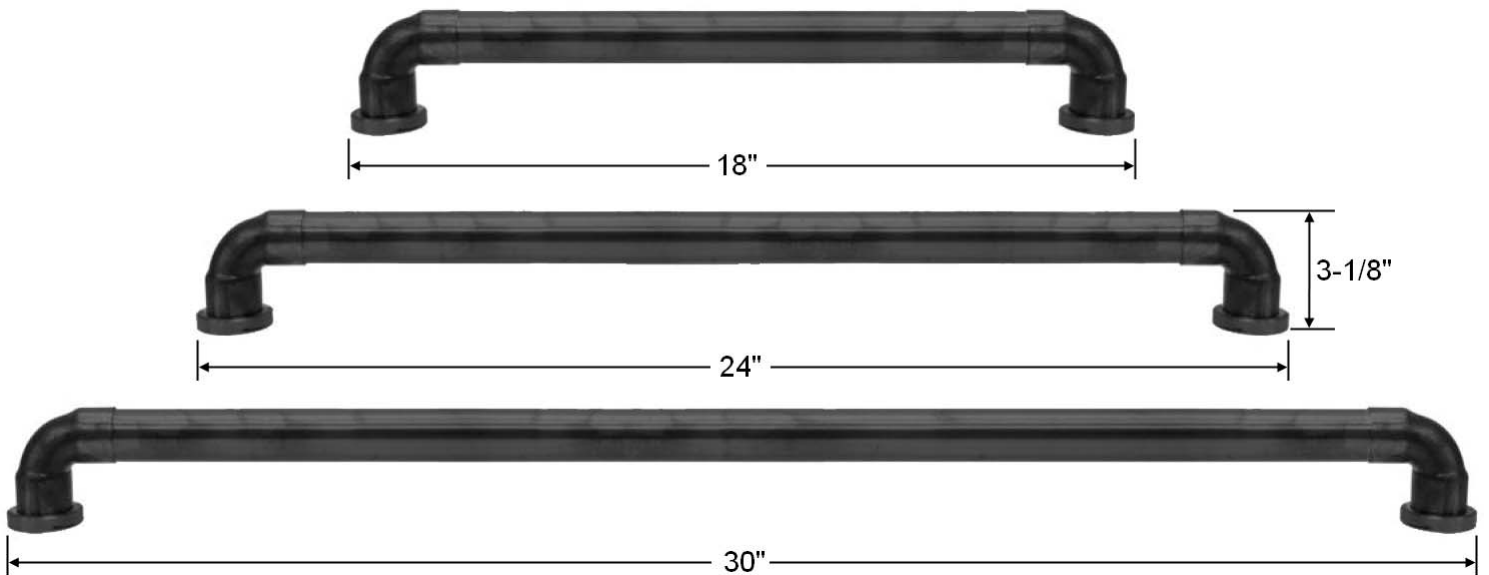

PRODUCT SPECIFICATIONS

WATERBRIDGE ACCESSORY - TOWEL BAR (WB ACC TB18, WB ACC TB24, WB ACC TB30)

FACTS

Solid 1-1/4" Copper pipe construction

Finished wall to inside of towel bar = 1-1/2"

Three standard lengths: 18", 24", 30"

Custom sizes & configurations available by special order - Call for details

Available in four standard finishes (WaterBridge Collection)

Rustic Copper (RC)

Oil Rubbed Bronze (ORB)

Rustic Nickel (RN)

Pizzazz Nickel (PN)