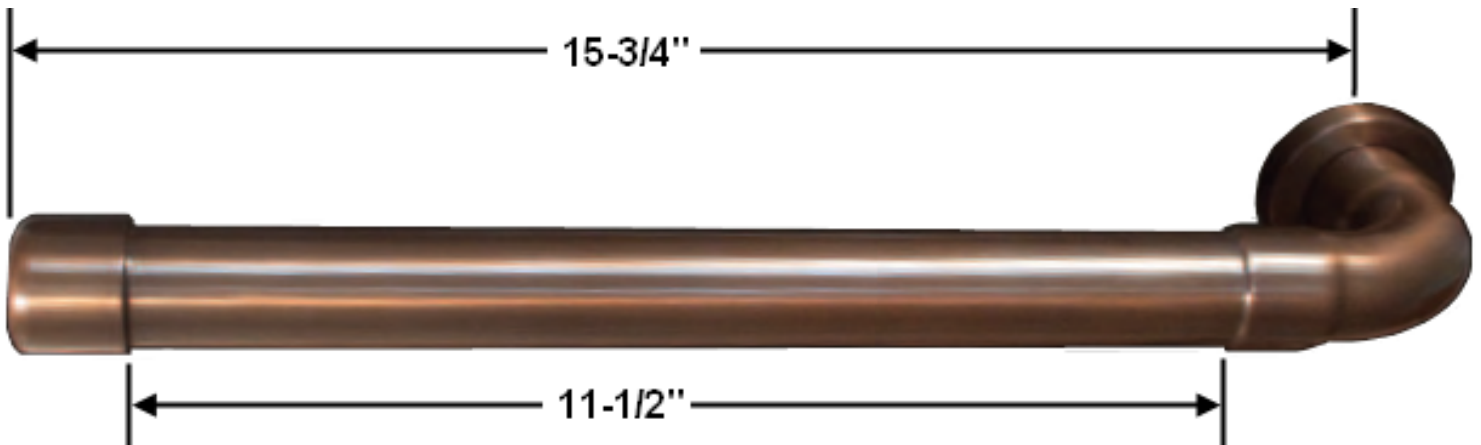

PRODUCT SPECIFICATIONS  
WATERBRIDGE – SINGLE POST PAPER TOWEL HOLDER

FACTS

Constructed of 1-1/4" Copper Pipe

3-1/4" From wall to center of Post

2" Trim ring (similar to Waterbridge Robe Hook)

Available in four standard finishes (WaterBridge Collection)

Rustic Copper (RC)    Oil Rubbed Bronze (ORB)

Rustic Nickel (RN)    Pizzazz Nickel (PN)