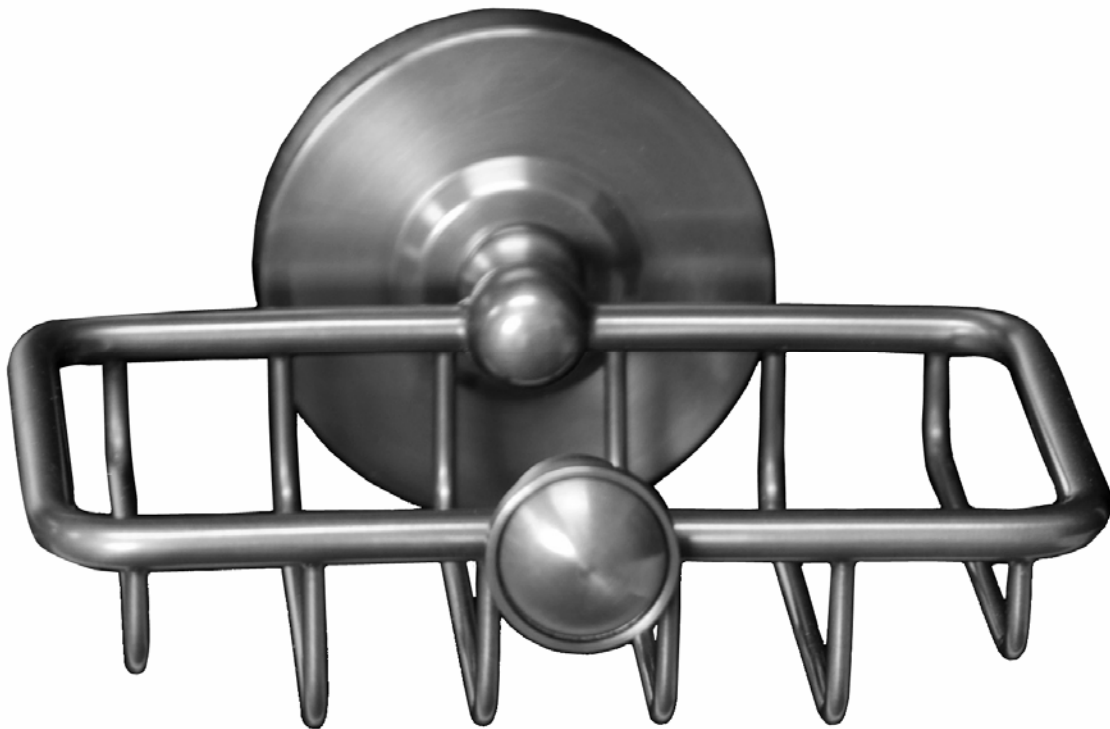

UPDATED
VERSION
JAN 2010

PRODUCT SPECIFICATIONS

WATERBRIDGE ACCESSORY – SOAP DISH (WALL MOUNT)
(WB ACC SD)

FACTS

5" STRAIGHT BASKET STYLE SOAP DISH
MADE OF SOLID BRASS

AVAILABLE IN FOUR STANDARD FINISHES (WaterBridge Collection)